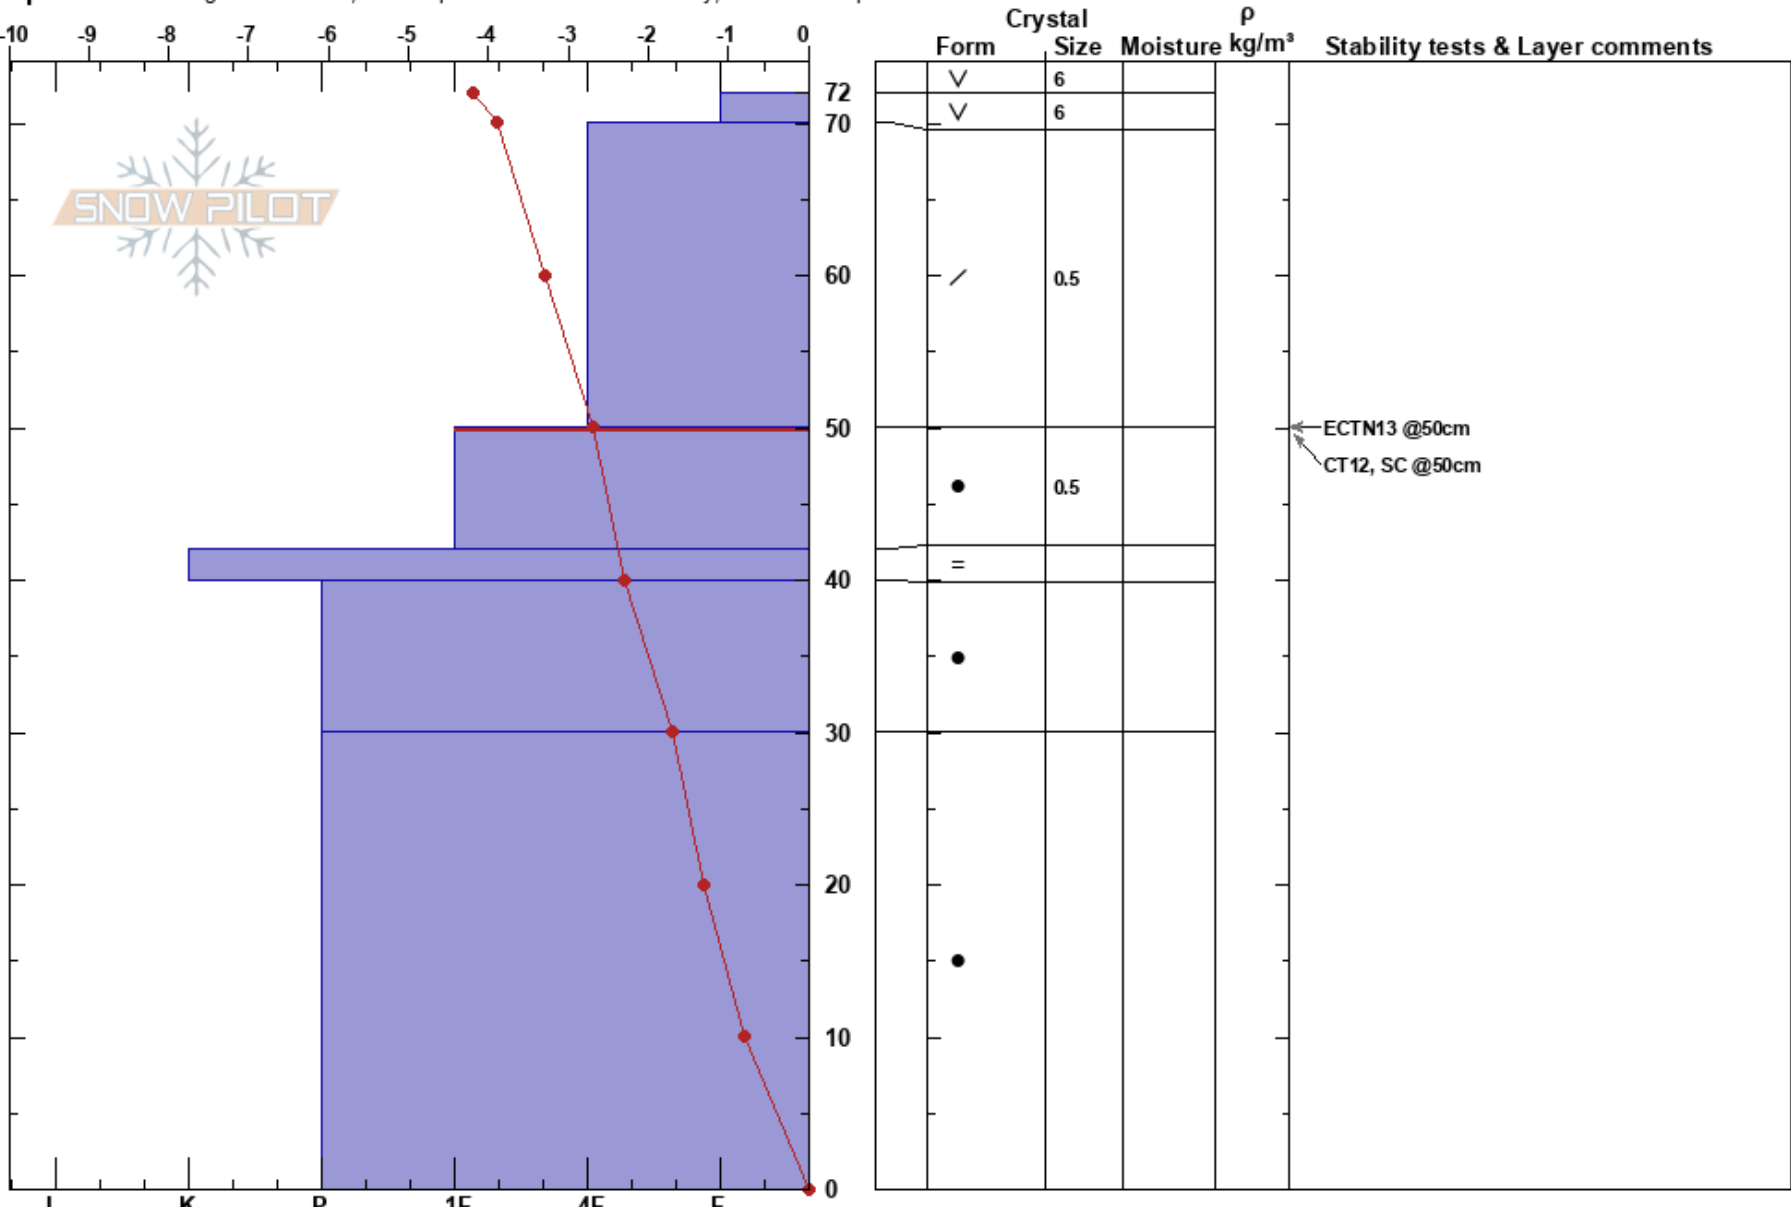

Alta Face
 Remarkables Range
 New Zealand
 Elevation: 1850 m
 Aspect: S

taila dale
 23/06/2023 - 13:15
 Co-ord: -45.06105S, 168.81054E
 Slope Angle: 25°
 Wind Loading: no

Stability: **HS: 72**
 Air Temperature: 5.4°C **PF: 25** 50-42cm: Problematic layer
 Sky Cover: CLR **PS: 5**
 Precipitation: NO
 Wind: N Calm

Specifics: Pit dug in a Ski Area; Pit is representative of backcountry; We skied slope

Notes: 1st snow profile for 2023, poor evaluation of lower layers, likely varying MF and other layers not picked up on. Main layer of concern in top half of snowpack. Overall very stable looking snowpack. SH after many clear nights potential problem for next snow event.