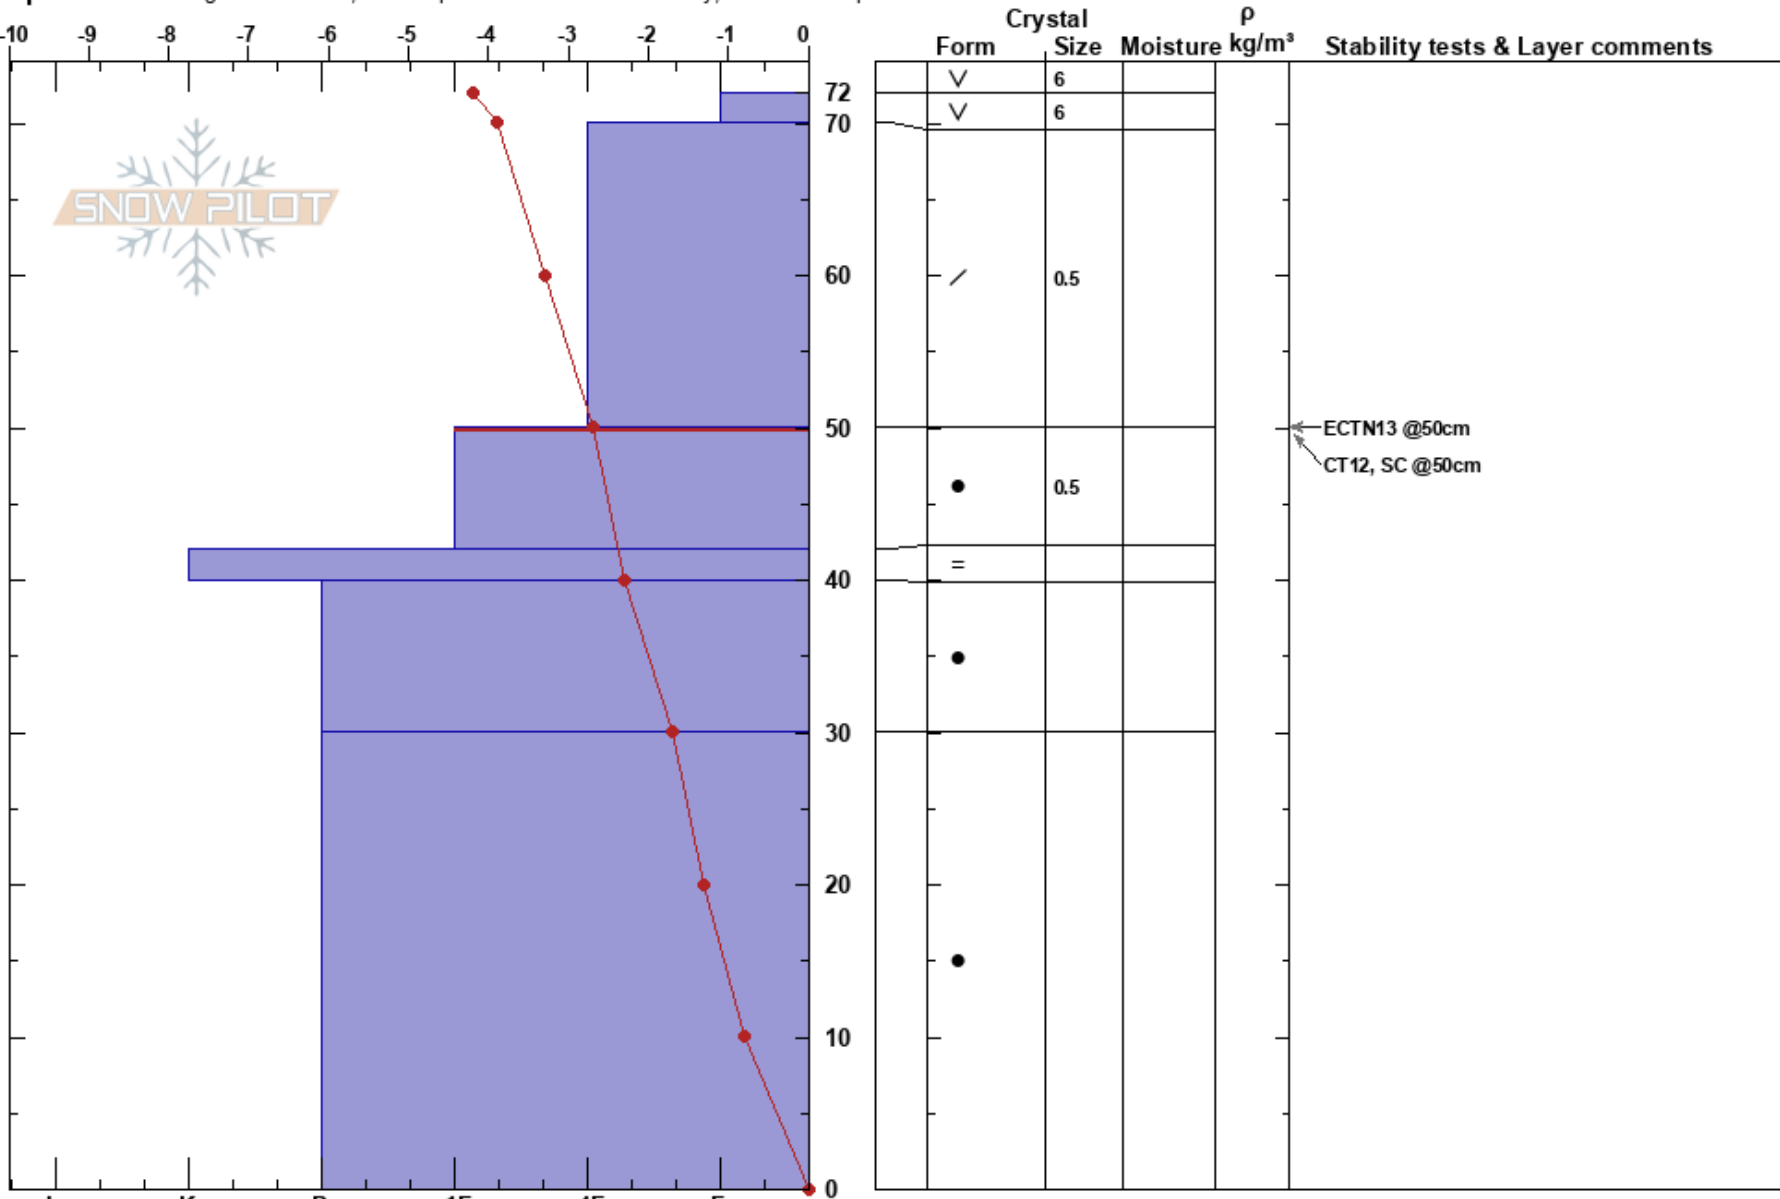

Alta Face  
 Remarkables Range  
 New Zealand  
 Elevation: 1850 m  
 Aspect: S

taila dale  
 23/06/2023 - 13:15  
 Co-ord: -45.06105S, 168.81054E  
 Slope Angle: 25°  
 Wind Loading: no

Stability:  
 Air Temperature: 5.4°C  
 Sky Cover: CLR  
 Precipitation: NO  
 Wind: N Calm  
 HS: 72  
 PF: 25  
 PS: 5  
 50-42cm: Problematic layer

Specifics: Pit dug in a Ski Area; Pit is representative of backcountry; We skied slope

Notes: 1st snow profile for 2023, poor evaluation of lower layers, likely varying MF and other layers not picked up on. Main layer of concern in top half of snowpack. Overall very stable looking snowpack. SH after many clear nights potential problem for next snow event.