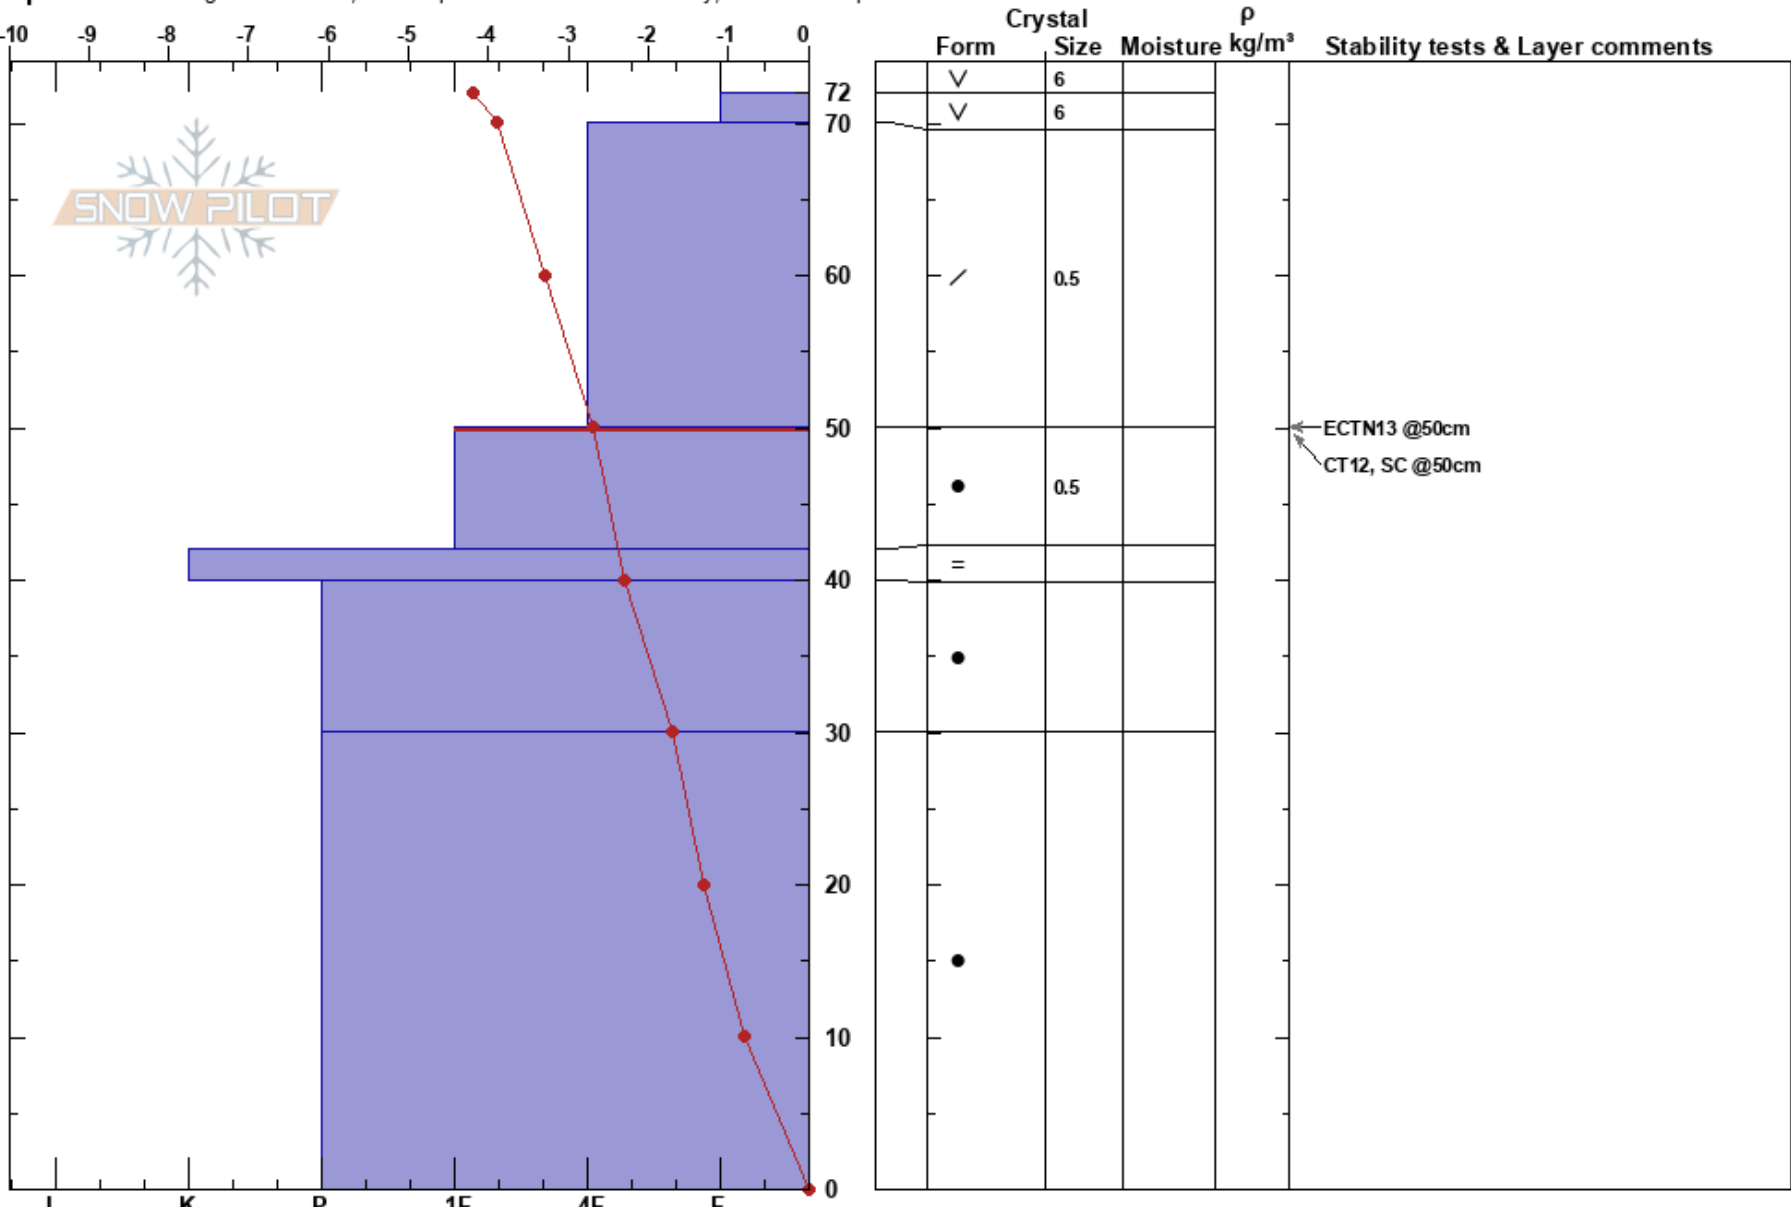

Alta Face
 Remarkables Range
 New Zealand
 Elevation: 1850 m
 Aspect: S

taila dale
 23/06/2023 - 13:15
 Co-ord: -45.06105S, 168.81054E
 Slope Angle: 25°
 Wind Loading: no

Stability:
 Air Temperature: 5.4°C
 Sky Cover: CLR
 Precipitation: NO
 Wind: N Calm
 HS: 72
 PF: 25
 PS: 5
 50-42cm: Problematic layer

Specifics: Pit dug in a Ski Area; Pit is representative of backcountry; We skied slope

Notes: 1st snow profile for 2023, poor evaluation of lower layers, likely varying MF and other layers not picked up on. Main layer of concern in top half of snowpack. Overall very stable looking snowpack. SH after many clear nights potential problem for next snow event.