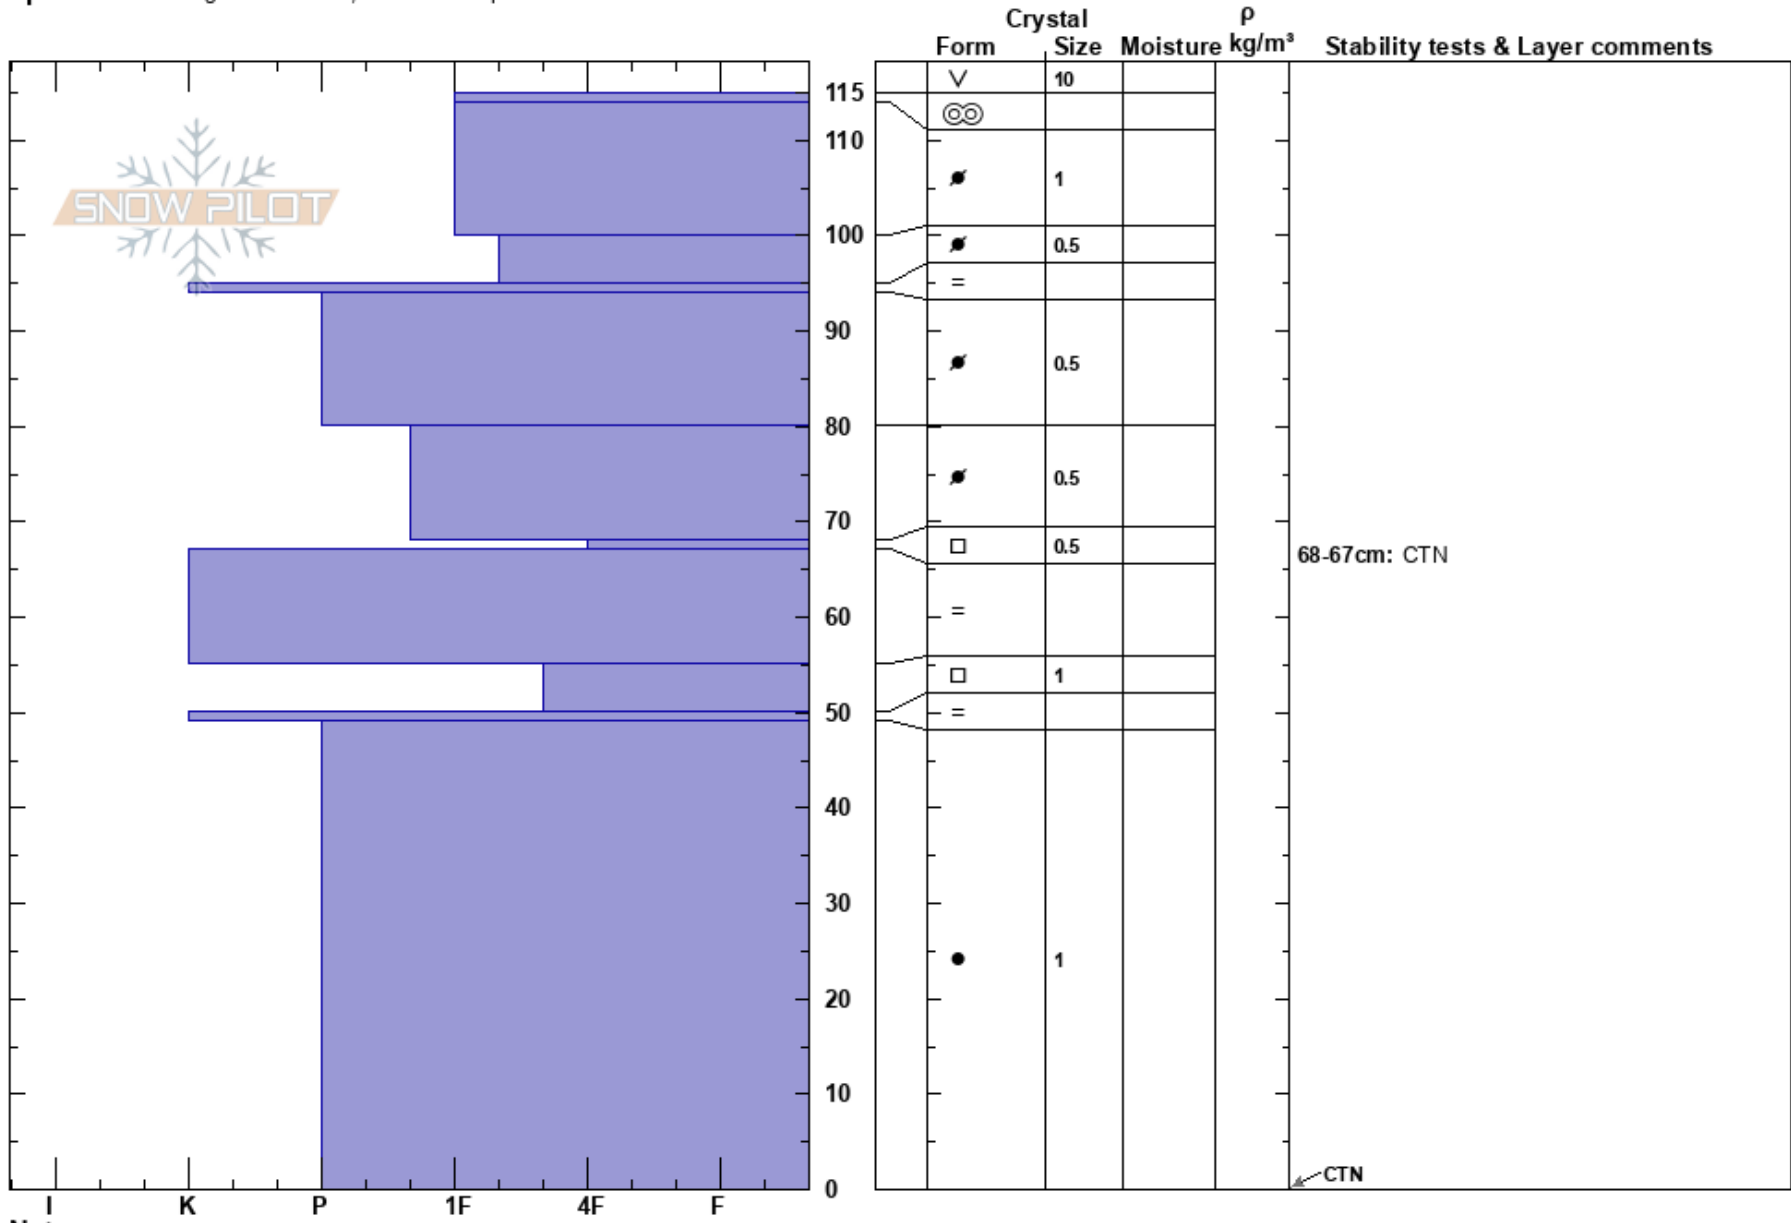

Eagles Nest
 Remarkables Range
 New Zealand
 Elevation: 2000 m
 Aspect: S

Mike Irwin
 21/06/2023 - 01:44
 Co-ord: -45.05004N, 168.82816W
 Slope Angle: 33°
 Wind Loading: no

Stability: **HS: 115**
 Air Temperature: -1°C
 Sky Cover: CLR
 Precipitation: NO
 Wind: Calm
PF: 10 68-67cm: CTN
PS: 3 68-67cm: Problematic layer

Specifics: Pit dug in a Ski Area; We skied slope

Notes: Mike and Jamie
 In search of Swd, top 46cms, unreactive.