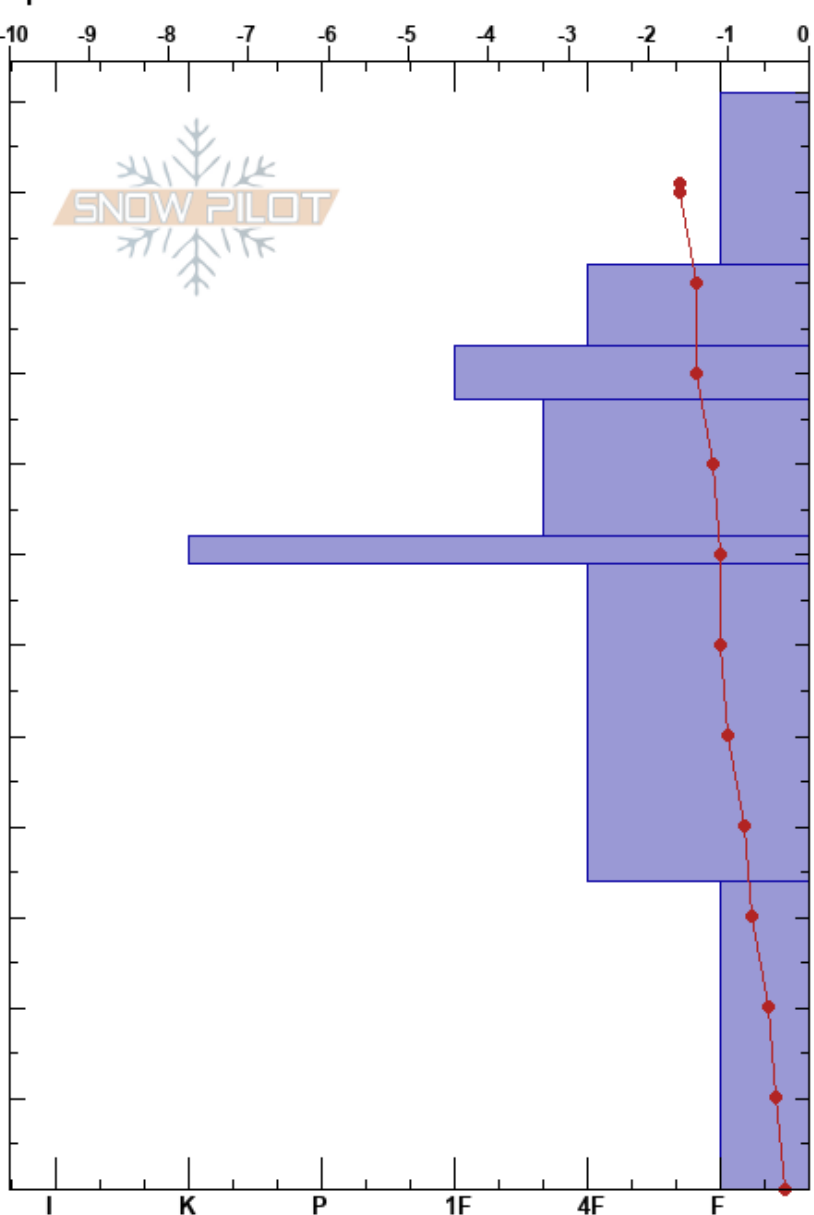

CC Full
 Purcell
 BC
 Elevation: 2350 m
 Aspect: SW
 Specifics:

Ambrose Ledbrook
 07/04/2023 - 13:15
 Co-ord: 51.28312N, -117.10357W
 Slope Angle: 32°
 Wind Loading:

Stability:
 Air Temperature: 1.2°C
 Sky Cover: BKN
 Precipitation: NO
 Wind: W Moderate

HS: 121
 PF: 68
 Layer Notes:

Height (cm)	Crystal		Moisture	ρ kg/m ³	Stability tests & Layer comments
	Form	Size			
121	/	1			
110	/	1	D		
100	○	2	D		← ECTN12 @101cm ← ECTN19 @98cm
90	●	1	D		← CT26, BRK @86cm
80	/ (●)	1	D		
70	⊙⊙	0.5	D		
60					
50	□	1	D		
40					
30					
20	□	2	D		
10					
0					