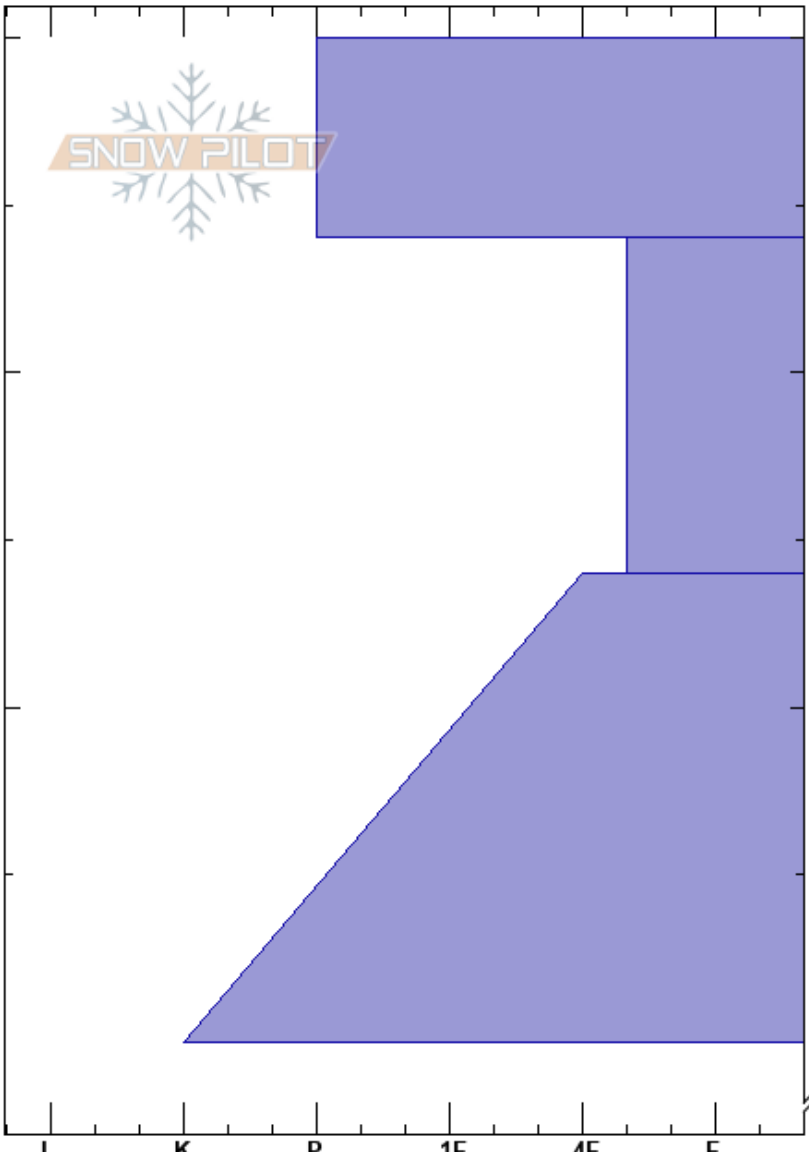

Lower Escalator
 Remarkables Range
 New Zealand
Elevation: 1880 m
Aspect: S

Remarks Snow Safety
 17/06/2023 - 12:00
Co-ord: -45.06120S, 168.80835E
Slope Angle: 39°
Wind Loading:

Stability:
Air Temperature:
Sky Cover:
Precipitation:
Wind:

Layer Notes:
 74-60cm: multiple fc

Specifics: Pit dug in a Ski Area; Pit is representative of backcountry; We skied slope

Form	Crystal		ρ kg/m ³	Stability tests & Layer comments
	Size	Moisture		
■	0.5	D		
□	1	D		
□ (■)				74-60cm: multiple fc