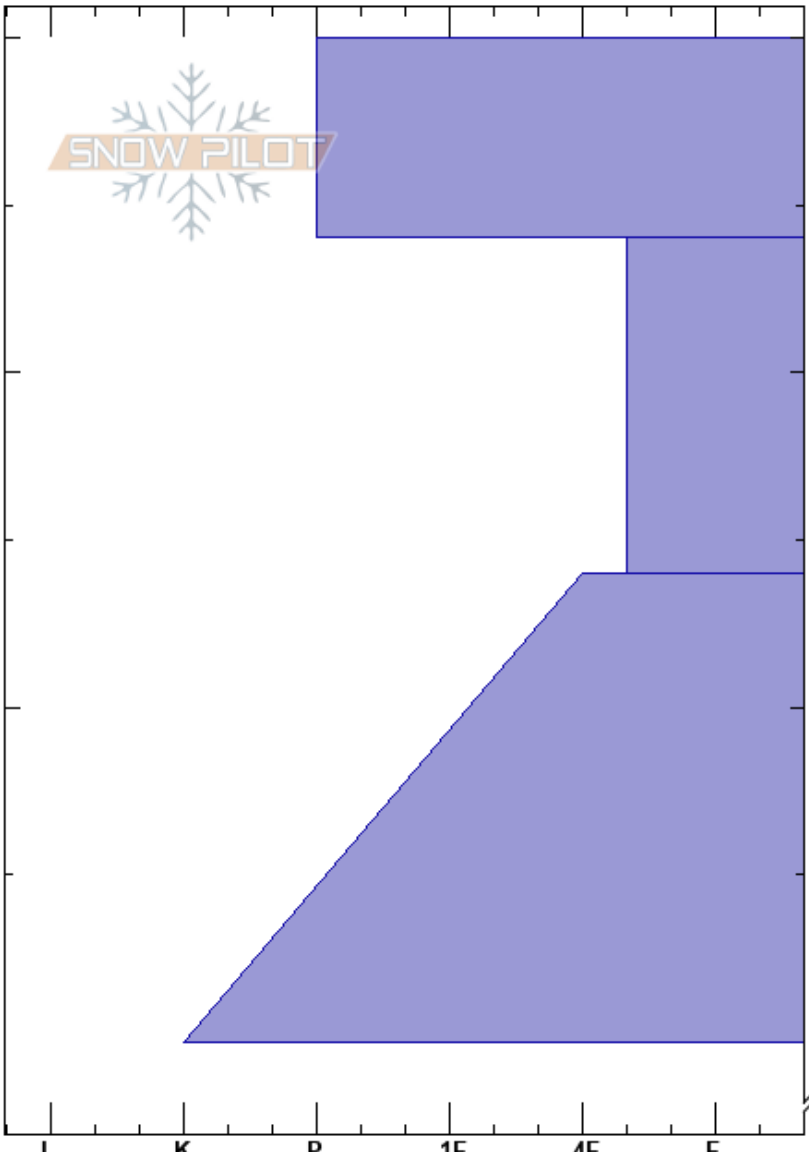

Lower Escalator
 Remarkables Range
 New Zealand
Elevation: 1880 m
Aspect: S

Remarks Snow Safety
 17/06/2023 - 12:00
Co-ord: -45.06120S, 168.80835E
Slope Angle: 39°
Wind Loading:

Stability:
Air Temperature:
Sky Cover:
Precipitation:
Wind:

Layer Notes:
 74-60cm: multiple fc

Specifics: Pit dug in a Ski Area; Pit is representative of backcountry; We skied slope

Crystal Form	Crystal Size	Moisture	ρ kg/m ³	Stability tests & Layer comments
•	0.5	D		
◻	1	D		
◻ (■)				74-60cm: multiple fc