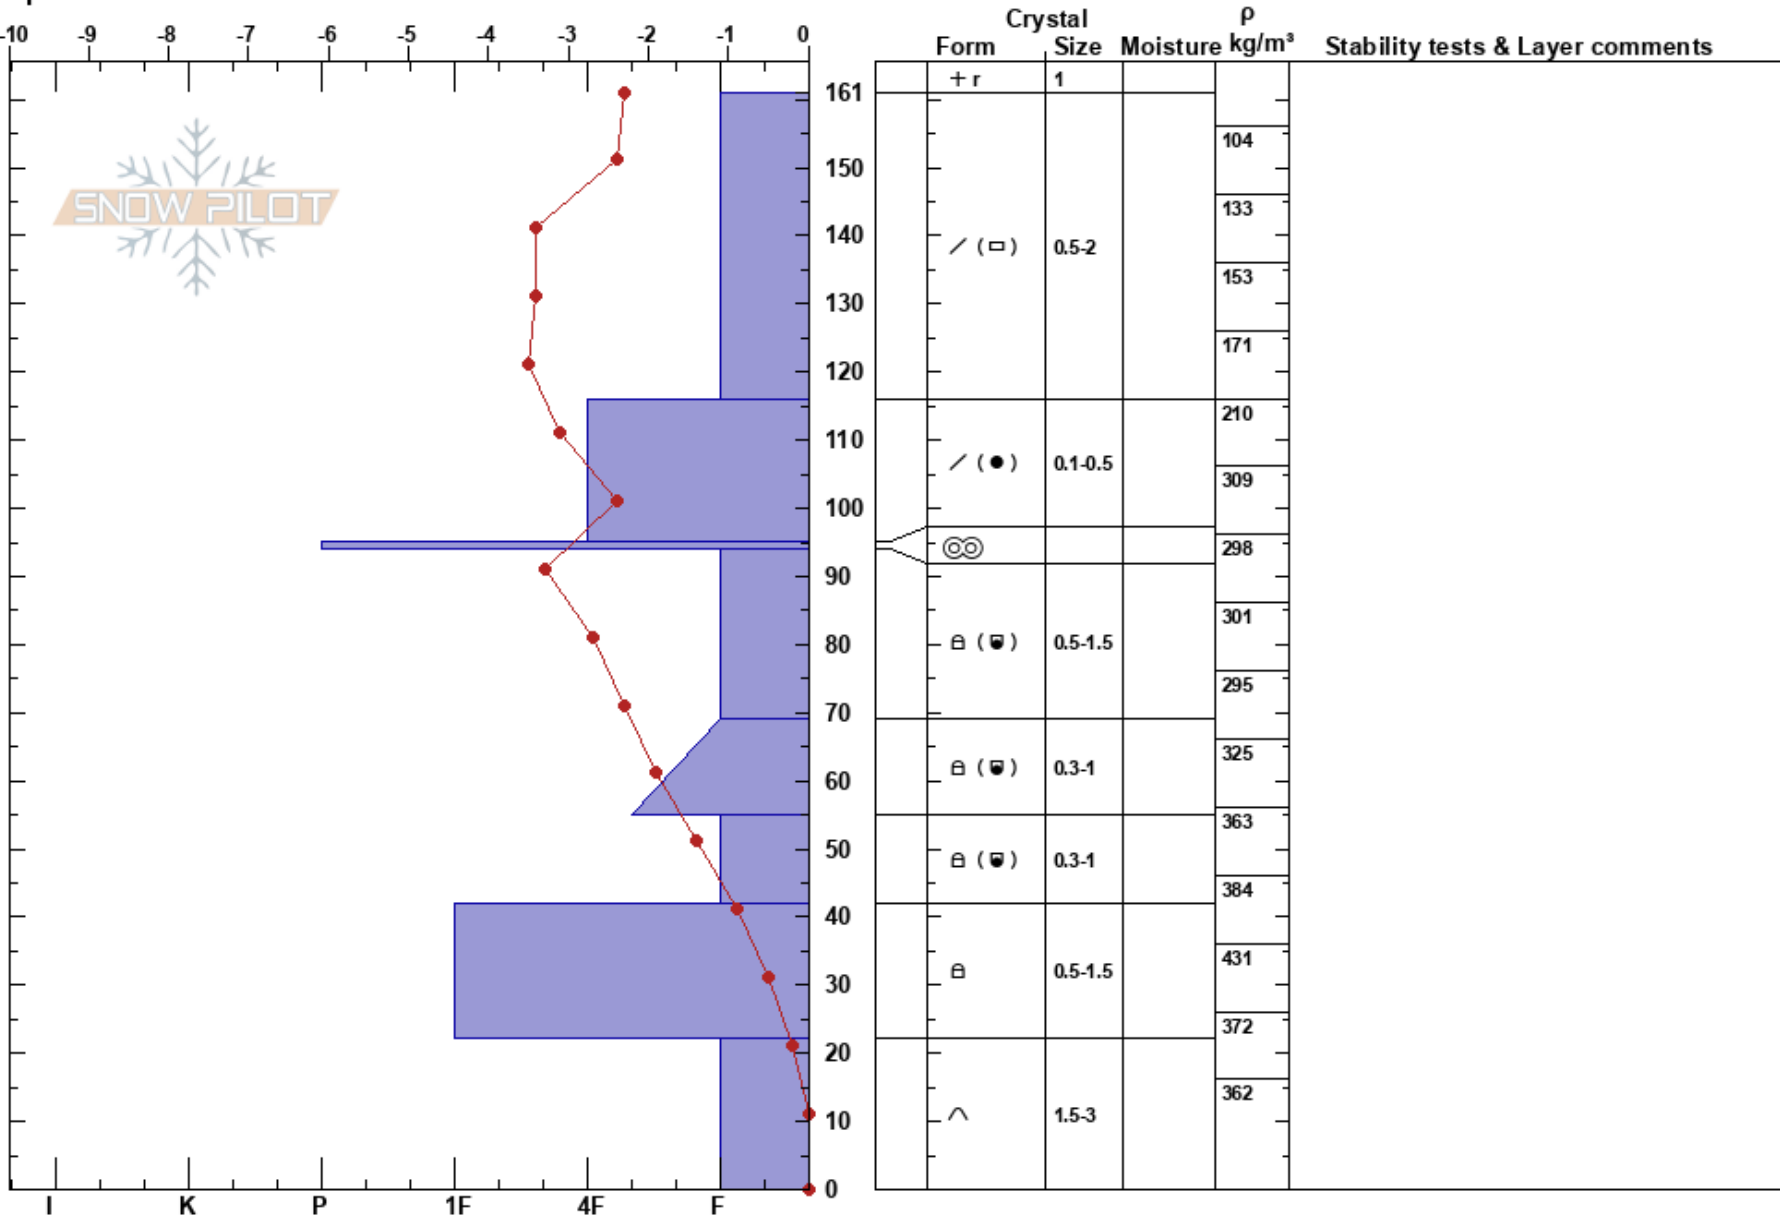

KP445
 Crested Butte
 CO
 Elevation: 2856 m
 Aspect: S
 Specifics:

Daniel Hogan
 03/12/2023 - 11:00am
 Co-ord: 38.94172N, -106.97098W
 Slope Angle: 3°
 Wind Loading:

Stability: HS: 161 Layer Notes:
 Air Temperature: -4.5°C
 Sky Cover: OVC
 Precipitation: S1
 Wind: Calm

Notes: Surface temperature at 10:59 AM:
 IR: -2.3 C
 Thermoeter: +0.4C