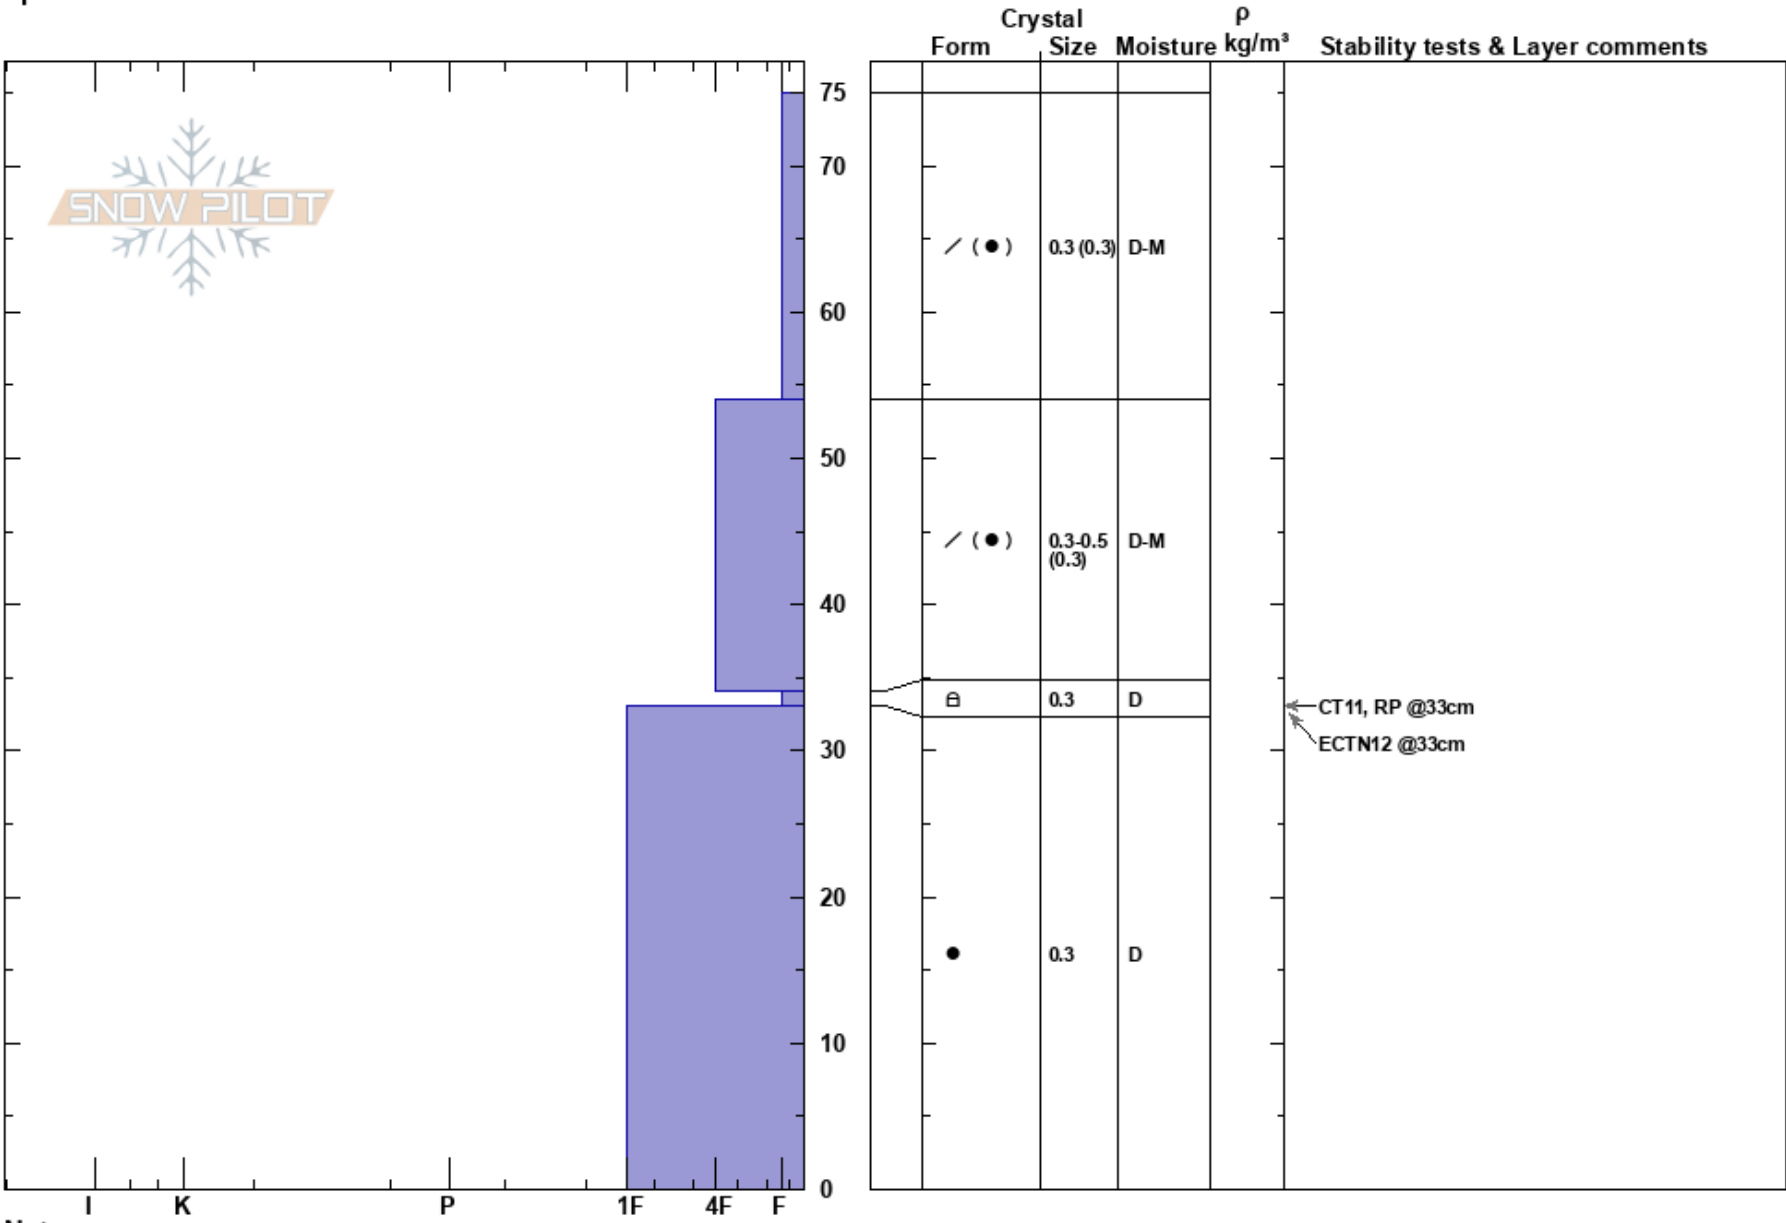

la Mesada  
 Baguales  
 Argentina  
 Elevation: 5500 ft  
 Aspect: 350°  
 Specifics:

Colin Mitchell  
 26/05/2023 - 11:00  
 Co-ord: -41.51000N, -71.31000W  
 Slope Angle: 15°  
 Wind Loading: yes

Stability:  
 Air Temperature: -4°C  
 Sky Cover: X  
 Precipitation: S-1  
 Wind: NW Light Breeze

HS: 75  
 PF: 30  
 34-33cm: Problematic layer

Notes: