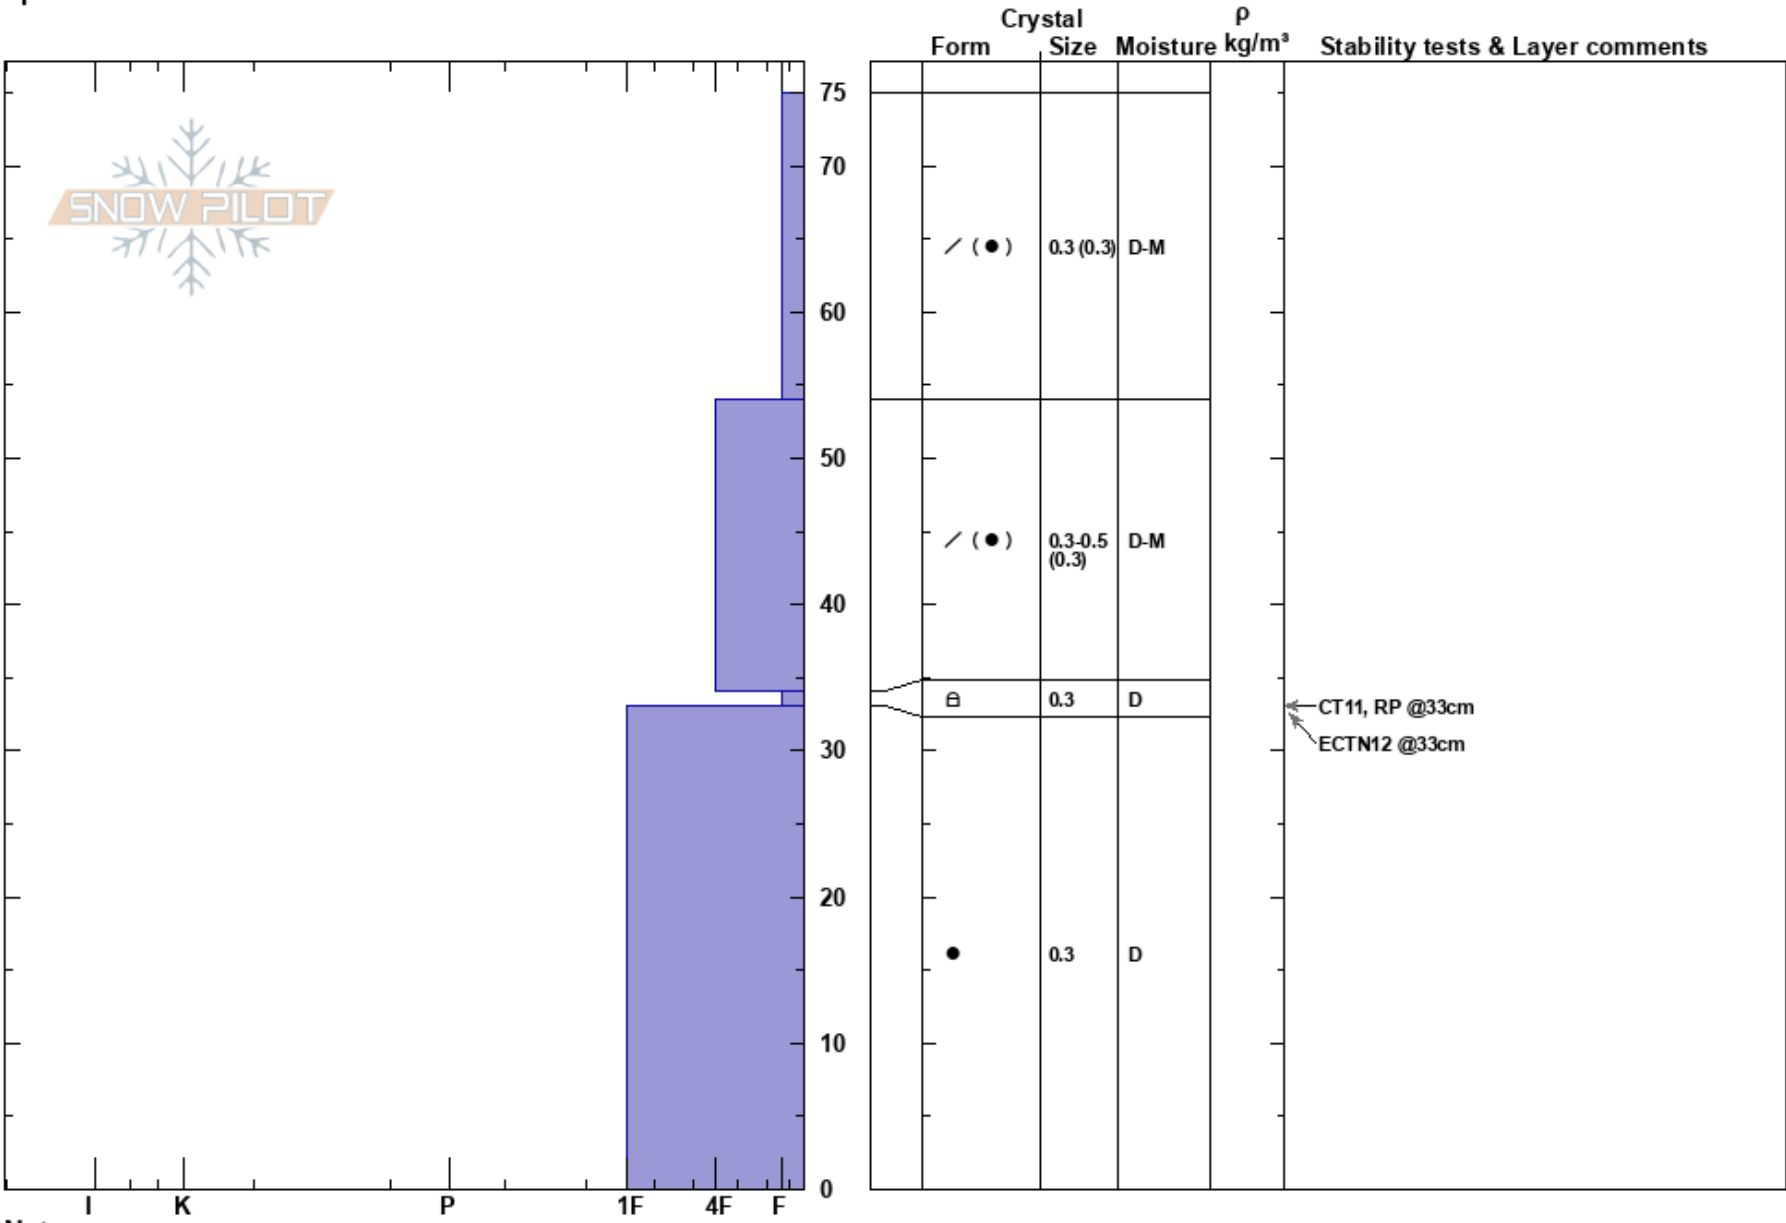

la Mesada
 Baguales
 Argentina
 Elevation: 5500 ft
 Aspect: 350°
 Specifics:

Colin Mitchell
 26/05/2023 - 11:00
 Co-ord: -41.51000N, -71.31000W
 Slope Angle: 15°
 Wind Loading: yes

Stability:
 Air Temperature: -4°C
 Sky Cover: X
 Precipitation: S-1
 Wind: NW Light Breeze

HS: 75
 PF: 30
 34-33cm: Problematic layer

Notes: