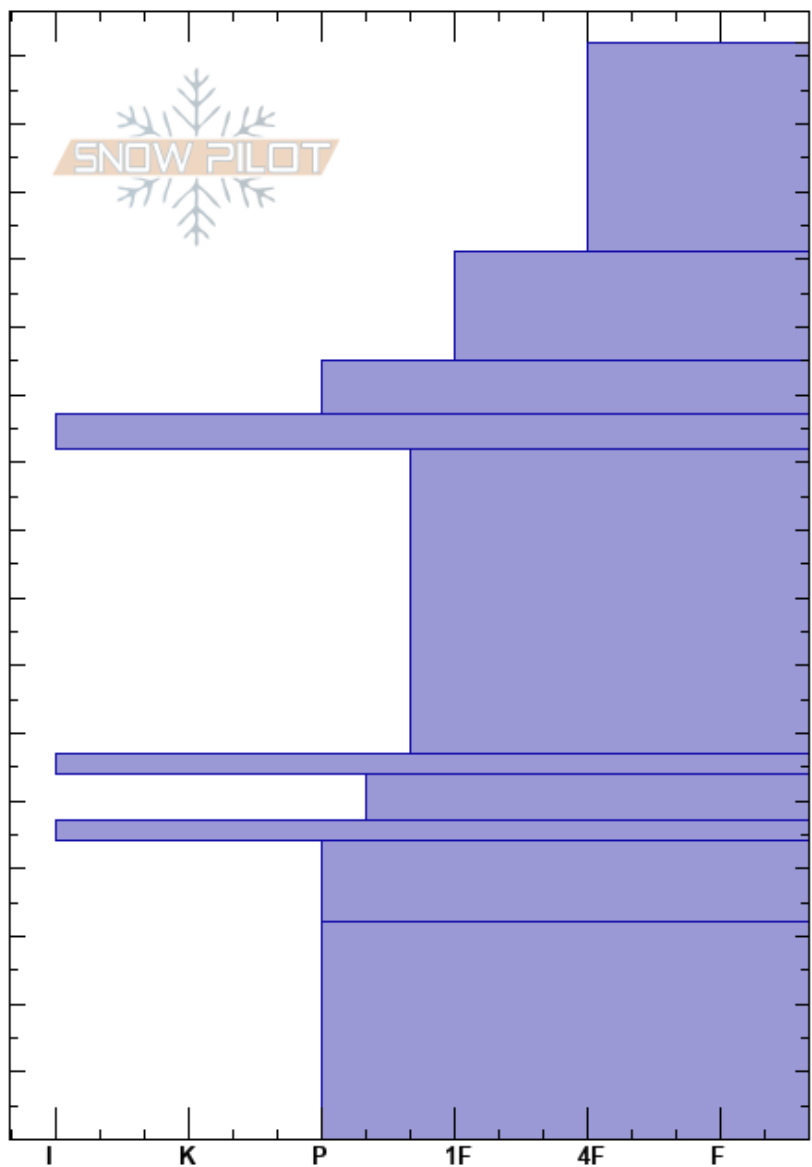

22.05.2023 ЛОЗД
 Kamchatka
 Russia
 Elevation: 750 m
 Aspect: SE
 Specifics:

Ivan Shcherbin
 22/05/2023 - 11:00
 Co-ord:
 Slope Angle: 25°
 Wind Loading:

Stability:
 Air Temperature:
 Sky Cover: CLR
 Precipitation:
 Wind:

HS: 162
 131-115cm: Ash

Height (cm)	Crystal		Moisture	ρ kg/m ³	Stability tests & Layer comments
	Form	Size			
162	♡	4			131-115cm: Ash
150	♡	3	M		
140					
130	♡	1-2	V		
120					
110	♡	1	M-W		
100	■				
90					
80	♡	2	W		
70					
60	■				
55	♡	2	W		
50	■				
48	♡	1	W		
40					
35	♡	1-2	V		