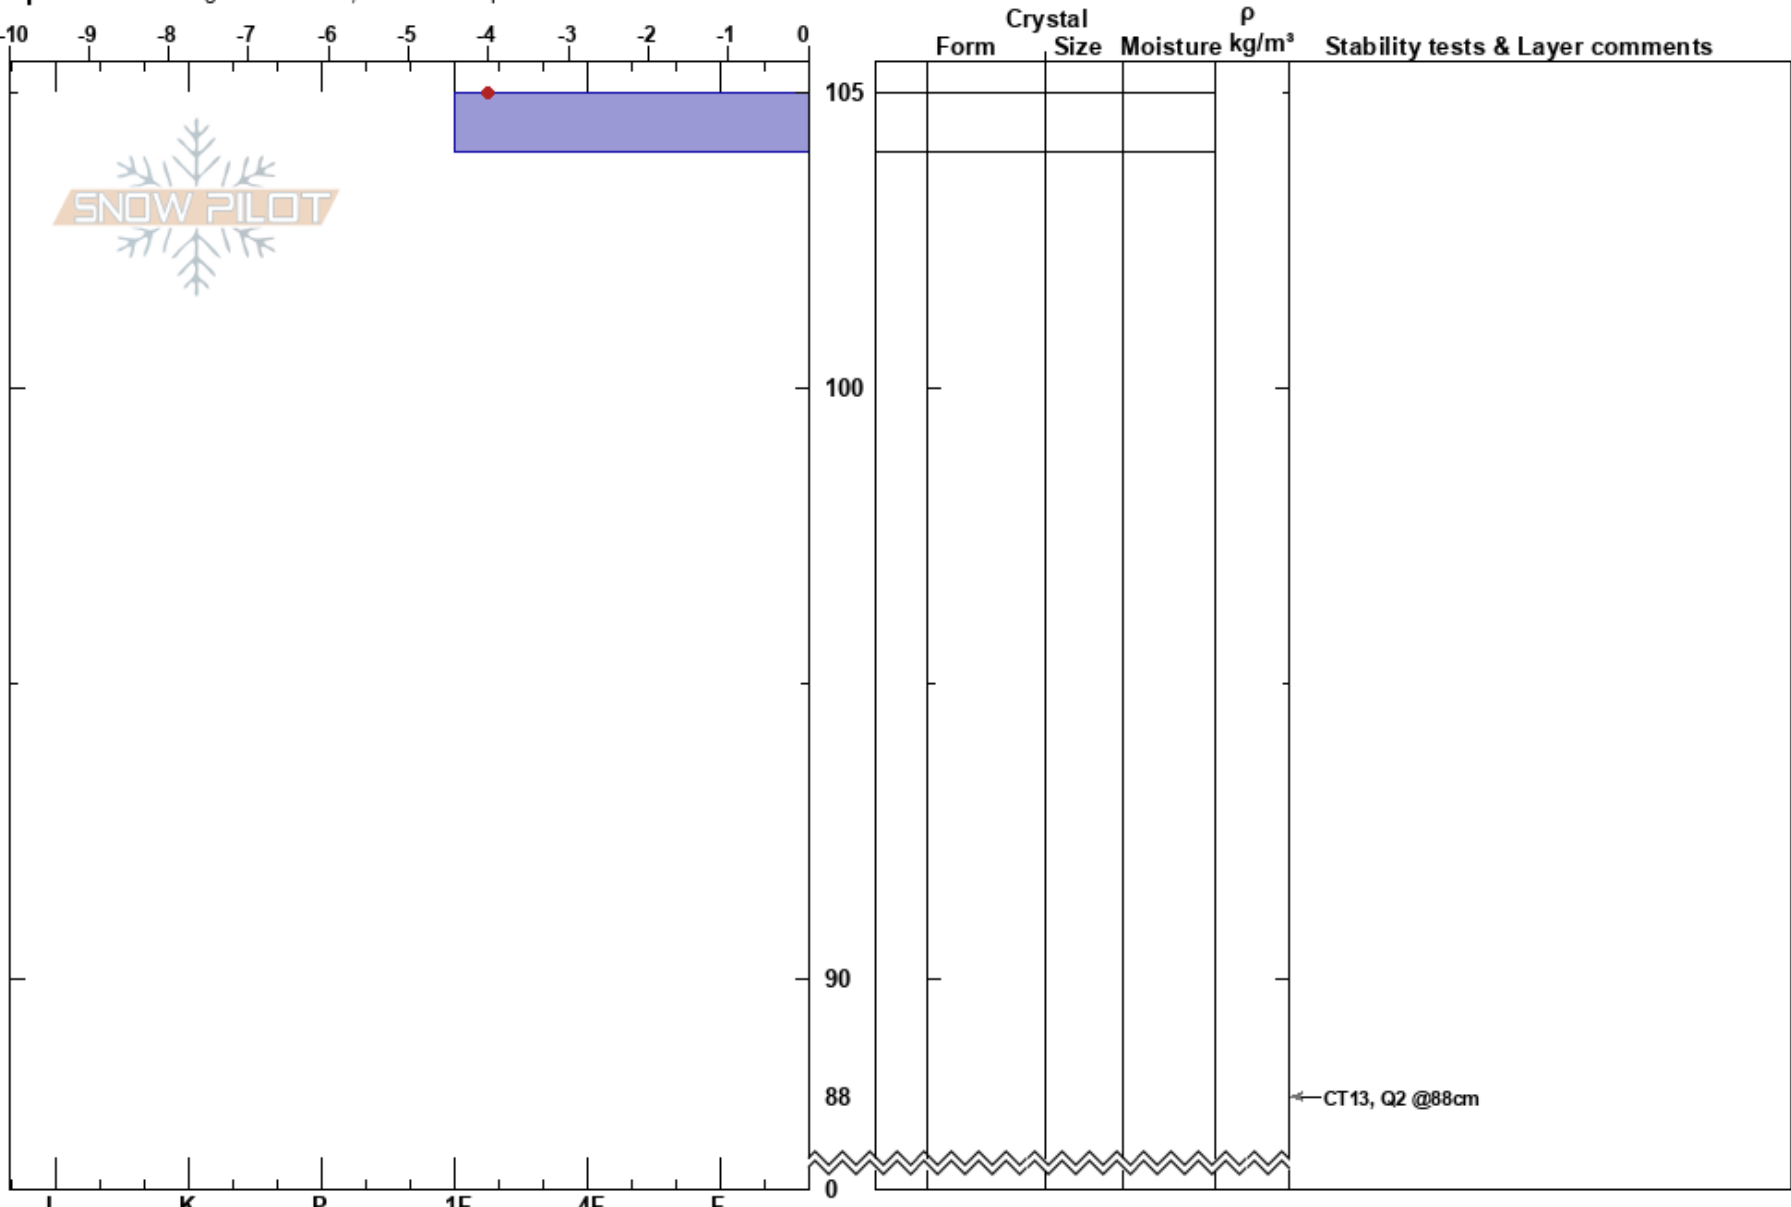

lenin center  
Madison Range-N  
MT

yunce ueland  
11/28/2017 - 12:00pm  
Co-ord: 45.27629N, -111.44845W  
Slope Angle: 38°  
Wind Loading:

Stability: Good HS: 105 Layer Notes:  
Air Temperature: -6°C  
Sky Cover: CLR  
Precipitation: NO  
Wind: Calm

Elevation: 10650 ft  
Aspect: 136°  
Specifics: Pit dug in a Ski Area; We skied slope

Notes: There are some strong layers in Lenin. They can withstand alot of force. when they faikl it is in a large way.