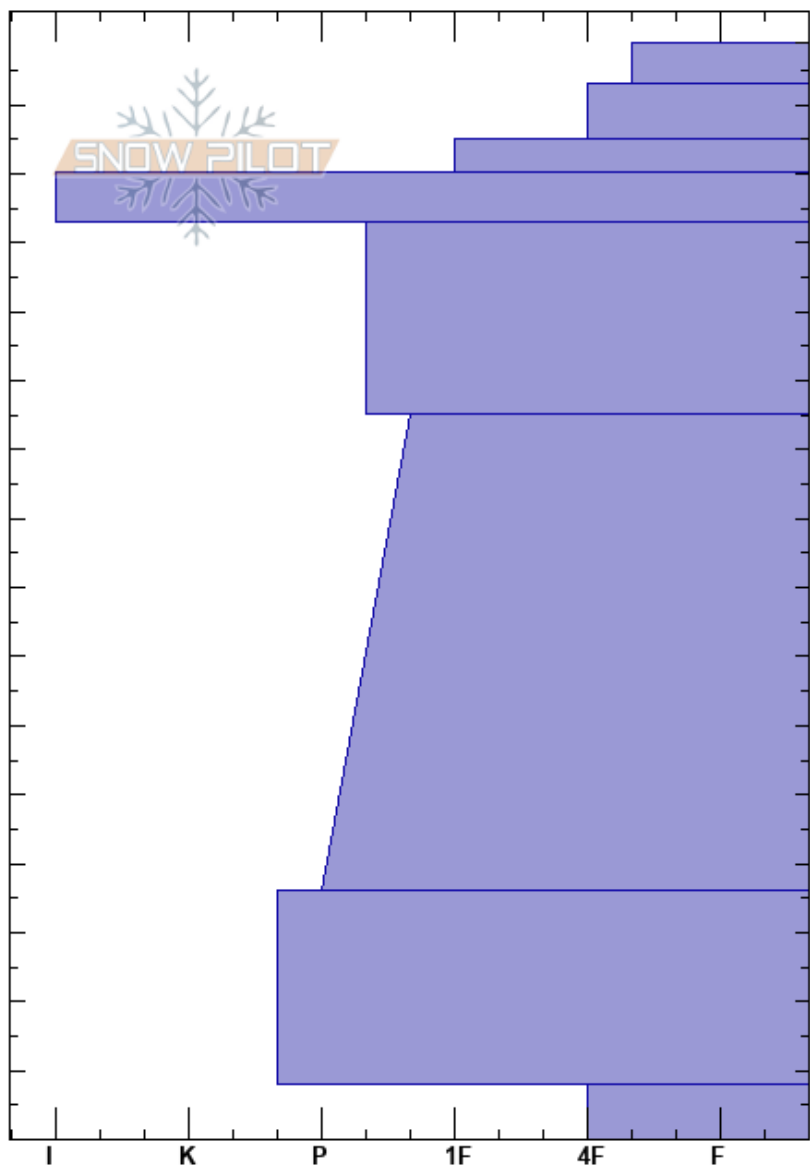

25.05.2023 ЛЮ 28Д
 Kamchatka
 Russia
Elevation: 750 m
Aspect: SW
Specifics:

Ivan Shcherbin
 25/05/2023 - 10:40
Co-ord:
Slope Angle: 24°
Wind Loading:

Stability:
Air Temperature:
Sky Cover: FEW
Precipitation: NO
Wind:

HS: 159
PF: 15 153-145cm: Ash

153-145cm: Ash

| | Crystal | | ρ kg/m ³ | Stability tests & Layer comments |
|-----|---------|------|-----------------------------|----------------------------------|
| | Form | Size | | |
| 159 | ⊙⊙ | 1 | | 153-145cm: Ash |
| | ⊙⊙ | 1 | V | |
| 150 | ⊙ | 3-6 | V | |
| | ⊙ | 1-2 | V | |
| 140 | ■ | | | |
| 130 | | | | |
| 120 | ⊙ | 1-2 | V | |
| 110 | | | | |
| 100 | | | | |
| 90 | | | | |
| 80 | | | | |
| 70 | ⊙ | 2 | M-W | |
| 60 | | | | |
| 50 | | | | |
| 40 | | | | |
| 30 | ⊙ | 1-2 | M | |
| 20 | | | | |
| 10 | | | | |
| 0 | ⊙⊙ | 1-2 | V | |