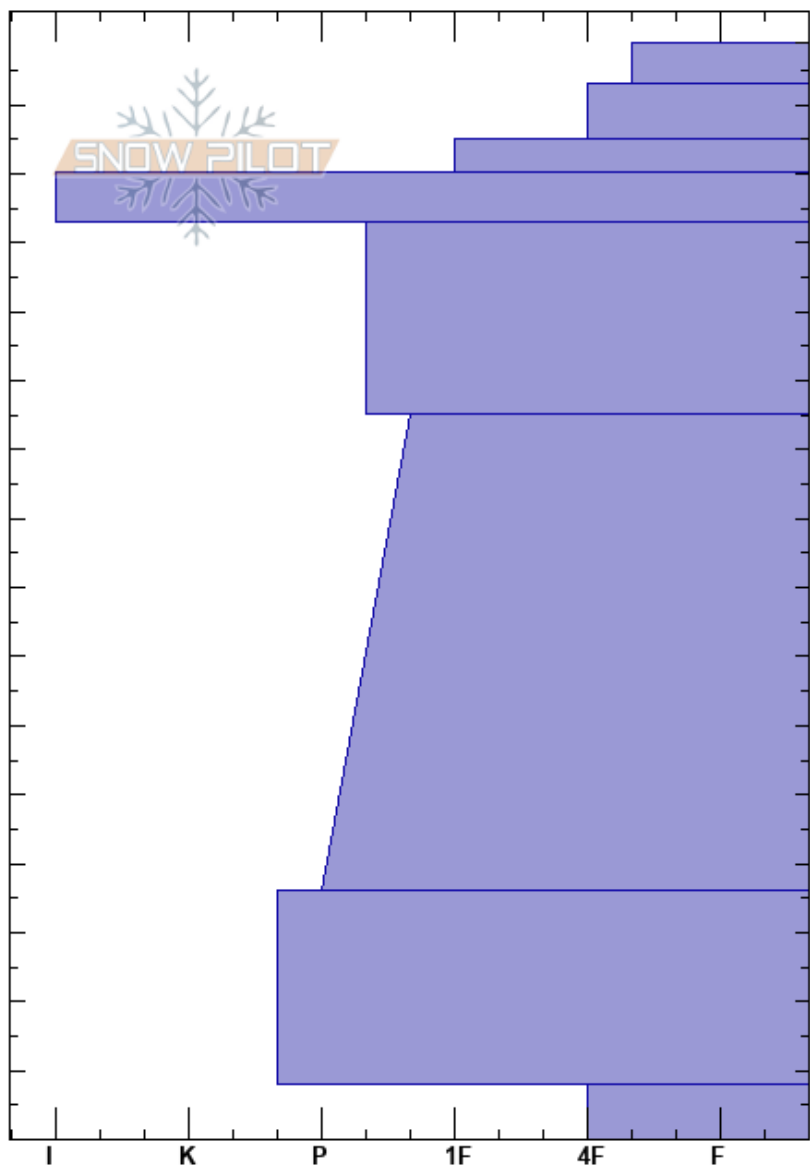

25.05.2023 ЛЮ 28Д
 Kamchatka
 Russia
Elevation: 750 m
Aspect: SW
Specifics:

Ivan Shcherbin
 25/05/2023 - 10:40
Co-ord:
Slope Angle: 24°
Wind Loading:

Stability:
Air Temperature:
Sky Cover: FEW
Precipitation: NO
Wind:

HS: 159
PF: 15 153-145cm: Ash

Layer Notes:

Height (cm)	Crystal		Moisture	ρ kg/m ³	Stability tests & Layer comments
	Form	Size			
159	⊙	1			153-145cm: Ash
150	⊙	1	V		
145	⊙	3-6	V		
140	⊙	1-2	V		
130	■				
120	⊙	1-2	V		
110					
100					
70	⊙	2	M-W		
40	⊙	1-2	M		
10	⊙	1-2	V		