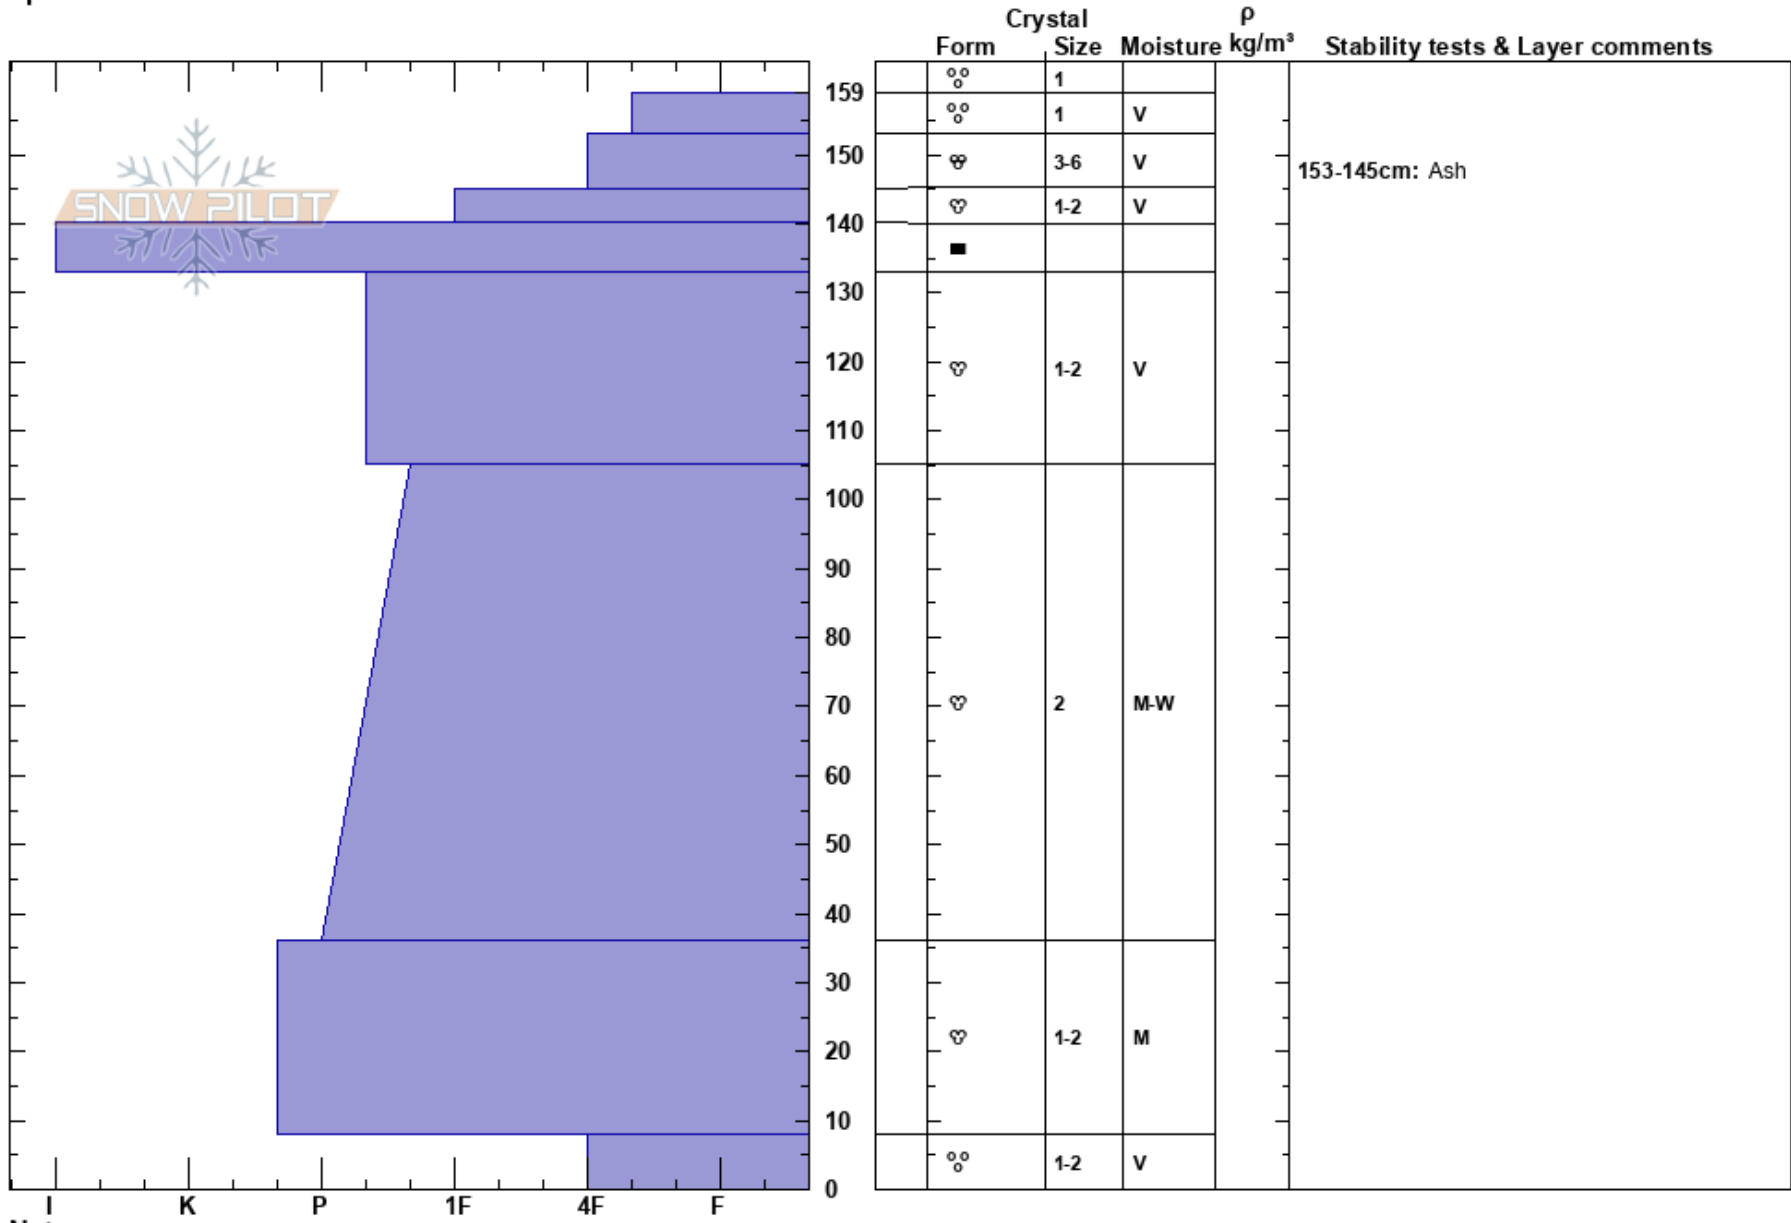

25.05.2023 ЛЮ 28Д
 Kamchatka
 Russia
Elevation: 750 m
Aspect: SW
Specifics:

Ivan Shcherbin
 25/05/2023 - 10:40
Co-ord:
Slope Angle: 24°
Wind Loading:

Stability:
Air Temperature:
Sky Cover: FEW
Precipitation: NO
Wind:

HS: 159
PF: 15 153-145cm: Ash

153-145cm: Ash

Notes: