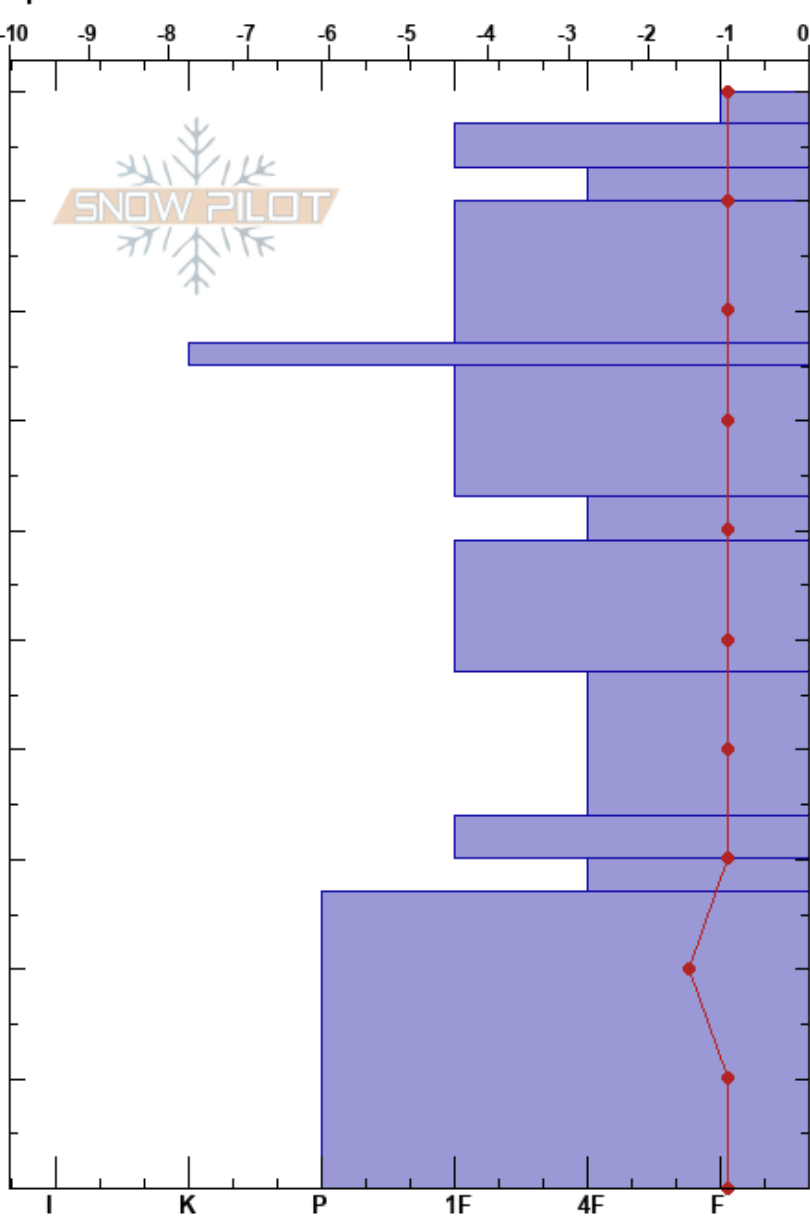

Castleberry - 5/20  
 North Cascades, West  
 WA

Kathleen Castleberry  
 05/20/2023 - 12:00pm  
 Co-ord: 48.84765N, -121.69558W  
 Slope Angle: 0°  
 Wind Loading: no

Stability: Good HS: 100 Layer Notes:  
 Air Temperature: 15.5°C PF: 2 63-59cm: Problematic layer  
 Sky Cover: CLR PS: 1  
 Precipitation: NO  
 Wind: SW Calm

Elevation: 1554 m  
 Aspect:  
 Specifics:

Height (m)	Crystal		Moisture	$\rho$ kg/m <sup>3</sup>	Stability tests & Layer comments
	Form	Size			
100				505	
90				471	
80				596	
70				627	
60				530	
50				593	
40				534	
30				522	
20				436	
10				529	