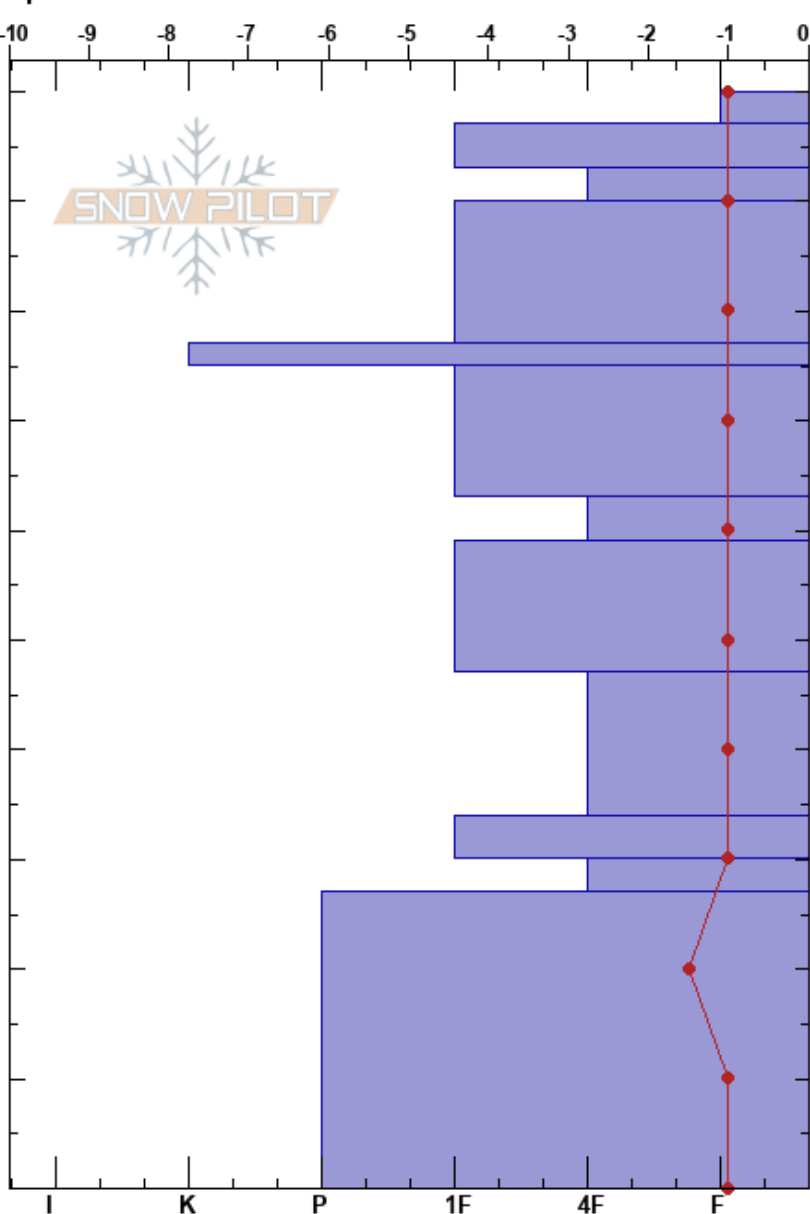

Castleberry - 5/20  
 North Cascades, West  
 WA

Elevation: 1554 m  
 Aspect:  
 Specifics:

Kathleen Castleberry  
 05/20/2023 - 12:00pm  
 Co-ord: 48.84765N, -121.69558W  
 Slope Angle: 0°  
 Wind Loading: no

Stability: Good HS: 100 Layer Notes:  
 Air Temperature: 15.5°C PF: 2 63-59cm: Problematic layer  
 Sky Cover: CLR PS: 1  
 Precipitation: NO  
 Wind: SW Calm

Height (m)	Crystal		Moisture	$\rho$ kg/m <sup>3</sup>	Stability tests & Layer comments
	Form	Size			
100				505	
90				471	
80				596	
70				627	
60				530	
50				593	
40				534	
30				522	
20				436	
10				529	