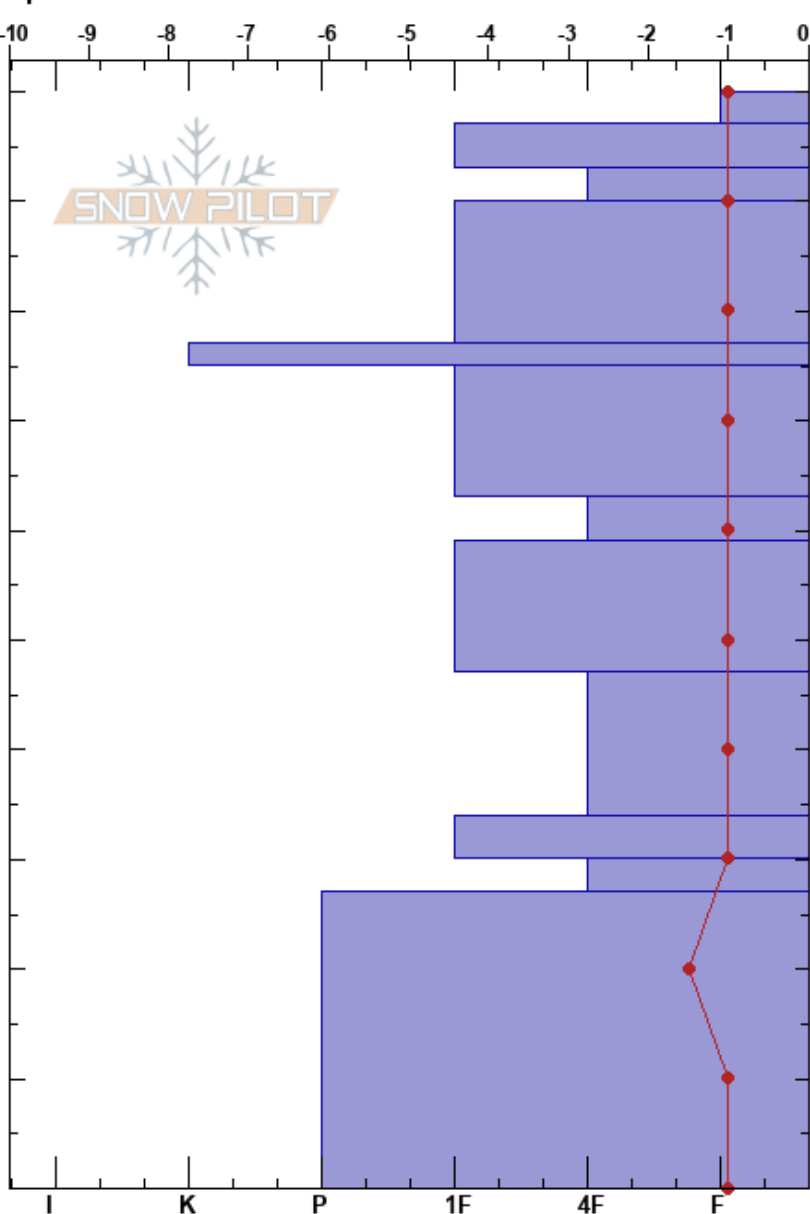

Castleberry - 5/20
 North Cascades, West
 WA

Kathleen Castleberry
 05/20/2023 - 12:00pm
 Co-ord: 48.84765N, -121.69558W
 Slope Angle: 0°
 Wind Loading: no

Stability: Good HS: 100 Layer Notes:
 Air Temperature: 15.5°C PF: 2 63-59cm: Problematic layer
 Sky Cover: CLR PS: 1
 Precipitation: NO
 Wind: SW Calm

Elevation: 1554 m
 Aspect:
 Specifics:

Height (m)	Crystal		Moisture (kg/m³)	ρ (kg/m³)	Stability tests & Layer comments
	Form	Size			
100				505	
90				471	
80				596	
70				627	
60				530	
50				593	
40				534	
30				522	
20				436	
10				529	