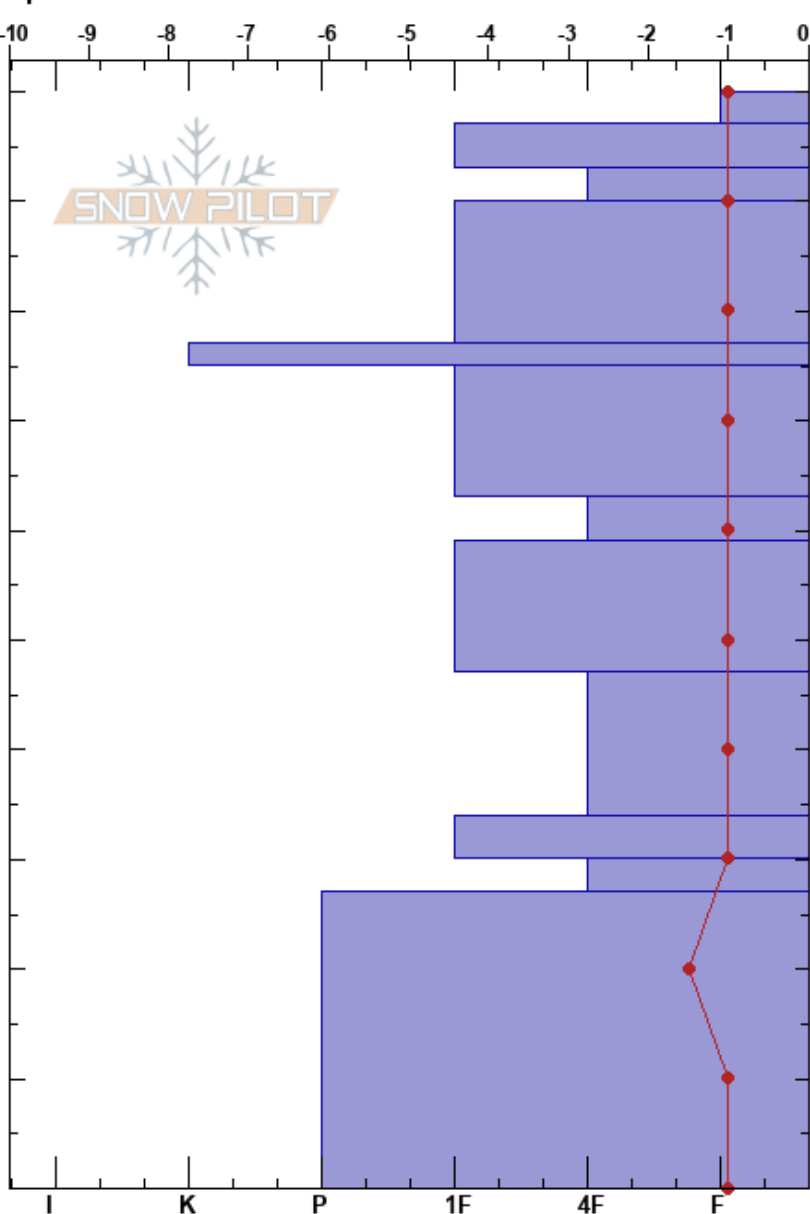

Castleberry - 5/20
 North Cascades, West
 WA

Elevation: 1554 m
 Aspect:
 Specifics:

Kathleen Castleberry
 05/20/2023 - 12:00pm
 Co-ord: 48.84765N, -121.69558W
 Slope Angle: 0°
 Wind Loading: no

Stability: Good HS: 100 Layer Notes:
 Air Temperature: 15.5°C PF: 2 63-59cm: Problematic layer
 Sky Cover: CLR PS: 1
 Precipitation: NO
 Wind: SW Calm

Height (m)	Crystal		Moisture	ρ kg/m ³	Stability tests & Layer comments
	Form	Size			
100				505	
90				471	
80				596	
70				627	
60				530	
50				593	
40				534	
30				522	
20				436	
10				529	

Notes: