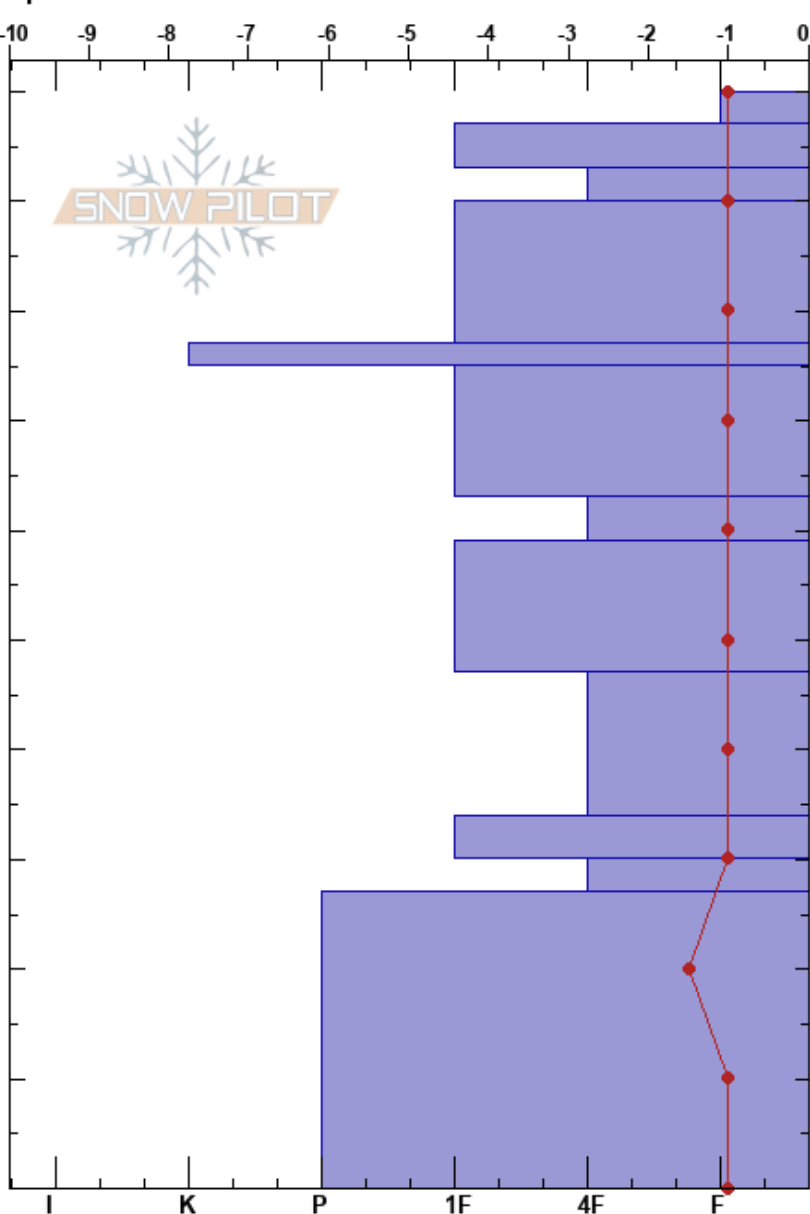

Castleberry - 5/20  
 North Cascades, West  
 WA

Elevation: 1554 m  
 Aspect:  
 Specifics:

Kathleen Castleberry  
 05/20/2023 - 12:00pm  
 Co-ord: 48.84765N, -121.69558W  
 Slope Angle: 0°  
 Wind Loading: no

Stability: Good HS: 100 Layer Notes:  
 Air Temperature: 15.5°C PF: 2 63-59cm: Problematic layer  
 Sky Cover: CLR PS: 1  
 Precipitation: NO  
 Wind: SW Calm

Height (m)	Crystal		Moisture	$\rho$ kg/m <sup>3</sup>	Stability tests & Layer comments
	Form	Size			
100	•			505	
95	•				
90	•			471	
85	•				
80	■			596	
75					
70	•			627	
65					
60	•			530	
55	•				
50				593	
45					
40	•			534	
35	•				
30	•			522	
25					
20				436	
15	•				
10				529	
0					