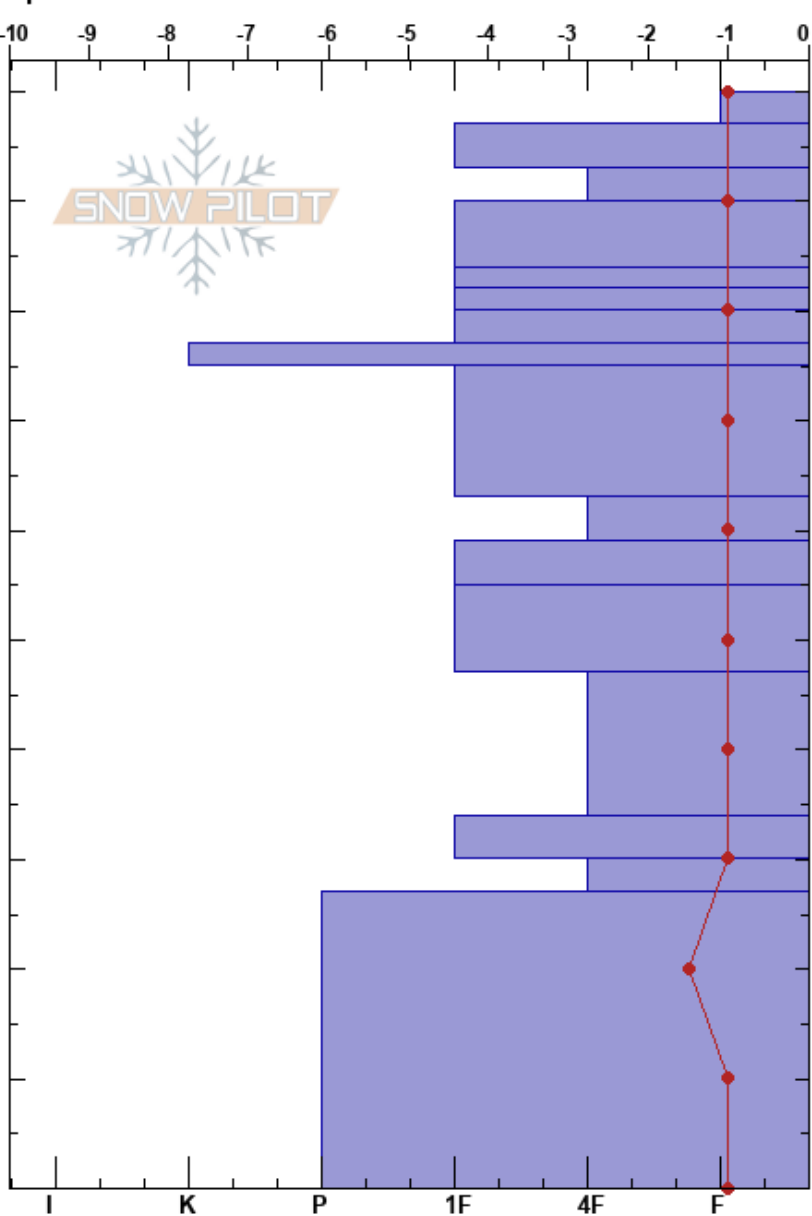

ConleyHeatherMeadows  
North-Central Cascades  
WA

Kathryn Conley  
05/20/2023 - 12:00pm  
Co-ord: 48.84723N, -121.69393W  
Slope Angle:  
Wind Loading: no

Stability:  
Air Temperature: 15°C  
Sky Cover: FEW  
Precipitation: NO  
Wind: SW Calm

HS: 100  
PF: 5  
PS: 2

Layer Notes:

Specifics:

Height (m)	Crystal		Moisture	$\rho$ kg/m <sup>3</sup>	Stability tests & Layer comments
	Form	Size			
100	•			503	
90	•			471	
80	•			596	
70	•			627	
60	•			530	
50	•			593	
40	•			534	
30	•			522	
20				436	
10				529	