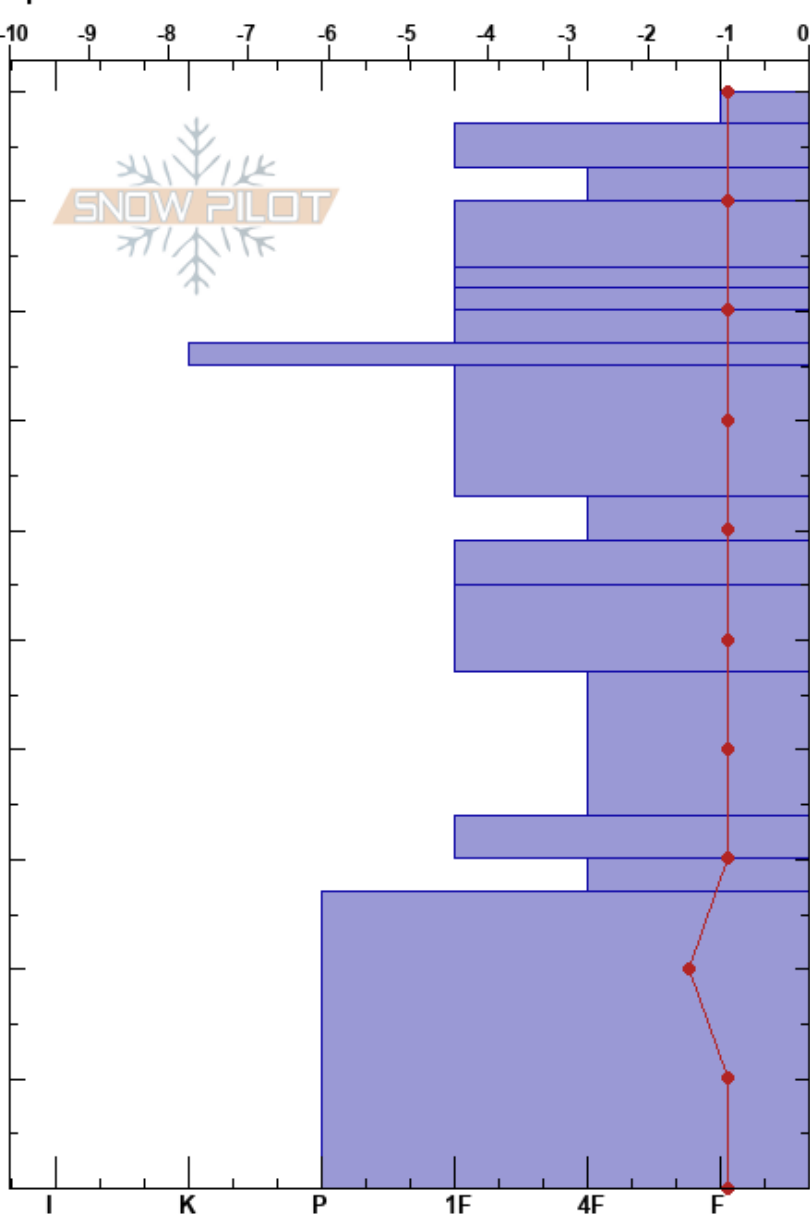

ConleyHeatherMeadows
 North-Central Cascades
 WA

Kathryn Conley
 05/20/2023 - 12:00pm
 Co-ord: 48.84723N, -121.69393W
 Slope Angle:
 Wind Loading: no

Stability:
 Air Temperature: 15°C
 Sky Cover: FEW
 Precipitation: NO
 Wind: SW Calm

HS: 100
 PF: 5
 PS: 2

Elevation: 1554 m
 Aspect:
 Specifics:

Height (m)	Crystal		Moisture	ρ kg/m ³	Stability tests & Layer comments
	Form	Size			
100	•			503	
90	•			471	
80	•			596	
70	•			627	
60	•			530	
50	•			593	
40	•			534	
30	•			522	
20				436	
10				529	