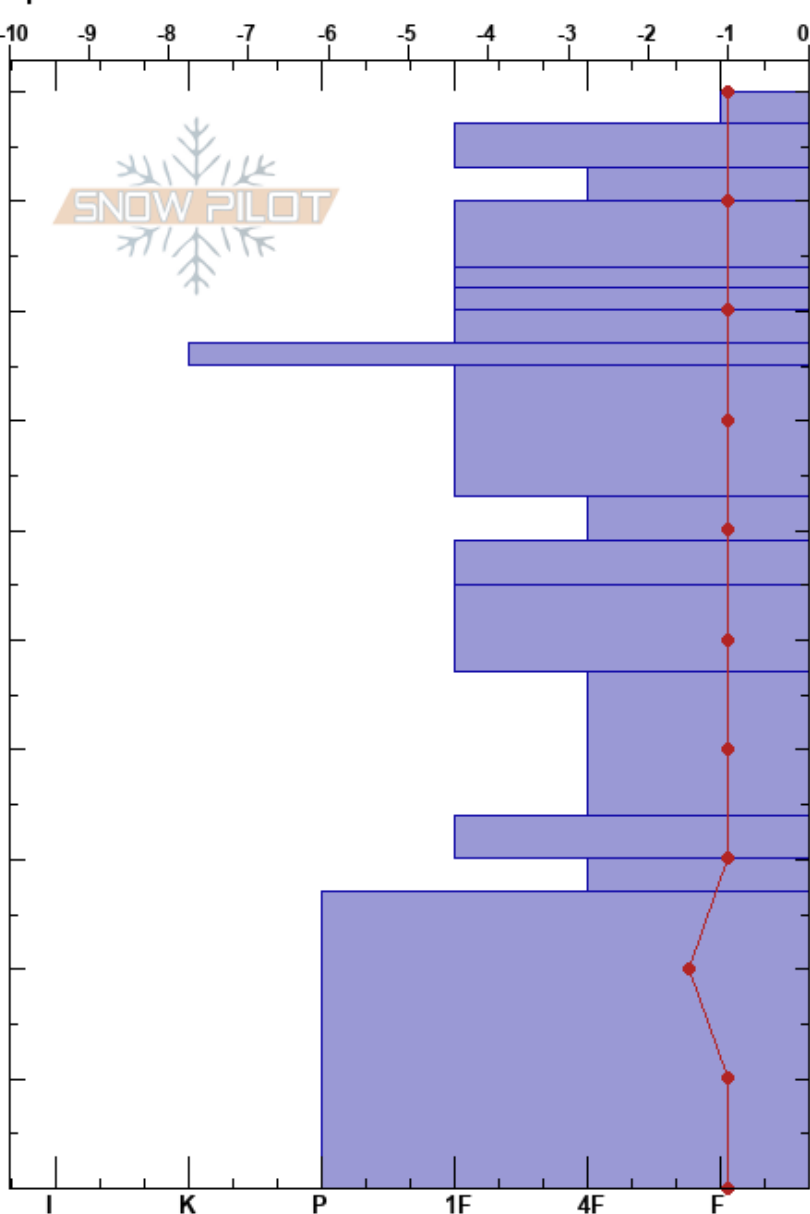

ConleyHeatherMeadows
North-Central Cascades
WA

Kathryn Conley
05/20/2023 - 12:00pm
Co-ord: 48.84723N, -121.69393W
Slope Angle:
Wind Loading: no

Stability:
Air Temperature: 15°C
Sky Cover: FEW
Precipitation: NO
Wind: SW Calm

HS: 100
PF: 5
PS: 2

Elevation: 1554 m
Aspect:
Specifics:

Height (m)	Crystal		Moisture	ρ kg/m ³	Stability tests & Layer comments
	Form	Size			
100	•			503	
90	•			471	
80	•			596	
70	•			627	
60	•			530	
50	•			593	
40	•			534	
30	•			522	
20				436	
10	•			529	