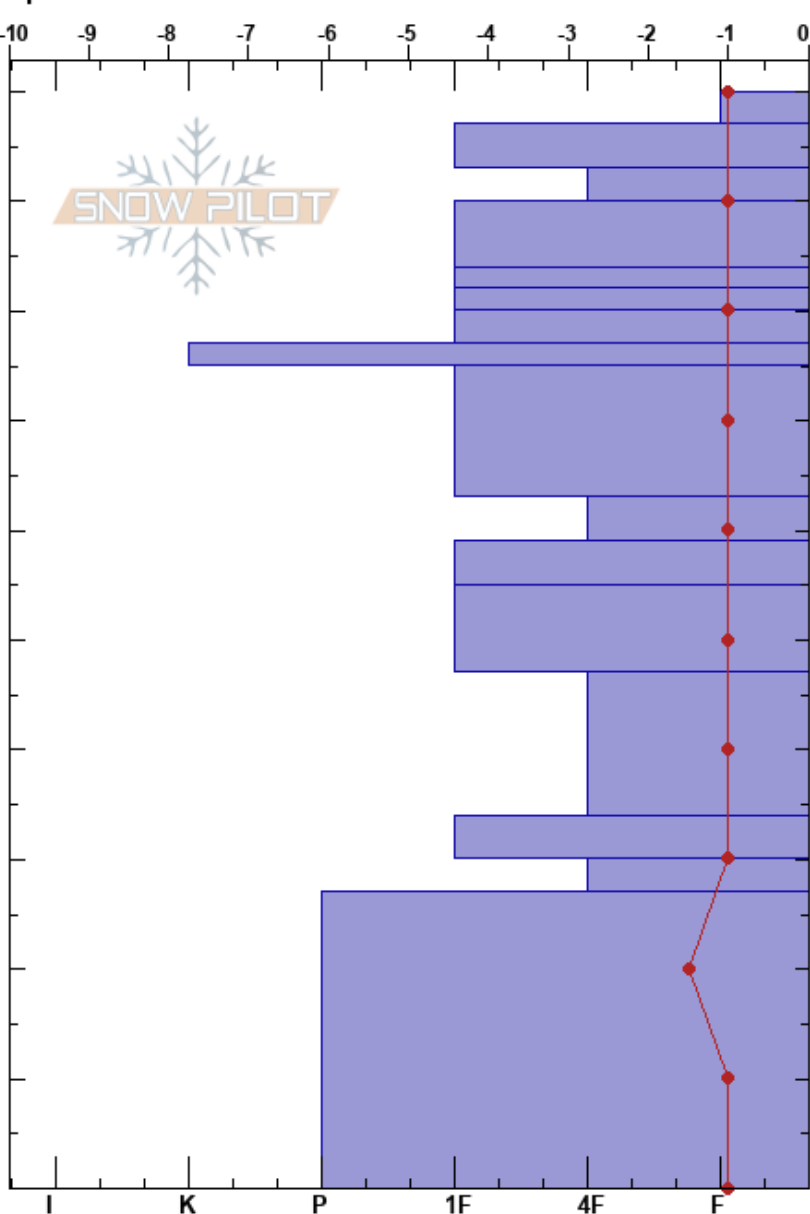

ConleyHeatherMeadows  
 North-Central Cascades  
 WA

Kathryn Conley  
 05/20/2023 - 12:00pm  
 Co-ord: 48.84723N, -121.69393W  
 Slope Angle:  
 Wind Loading: no

Stability:  
 Air Temperature: 15°C  
 Sky Cover: FEW  
 Precipitation: NO  
 Wind: SW Calm

HS: 100  
 PF: 5  
 PS: 2

Elevation: 1554 m  
 Aspect:  
 Specifics:

Height (m)	Crystal		Moisture	$\rho$ kg/m <sup>3</sup>	Stability tests & Layer comments
	Form	Size			
100	•			503	
90	•			471	
80	•			596	
70	•			627	
60	•			530	
50	•			593	
40	•			534	
30	•			522	
20				436	
10	•			529	