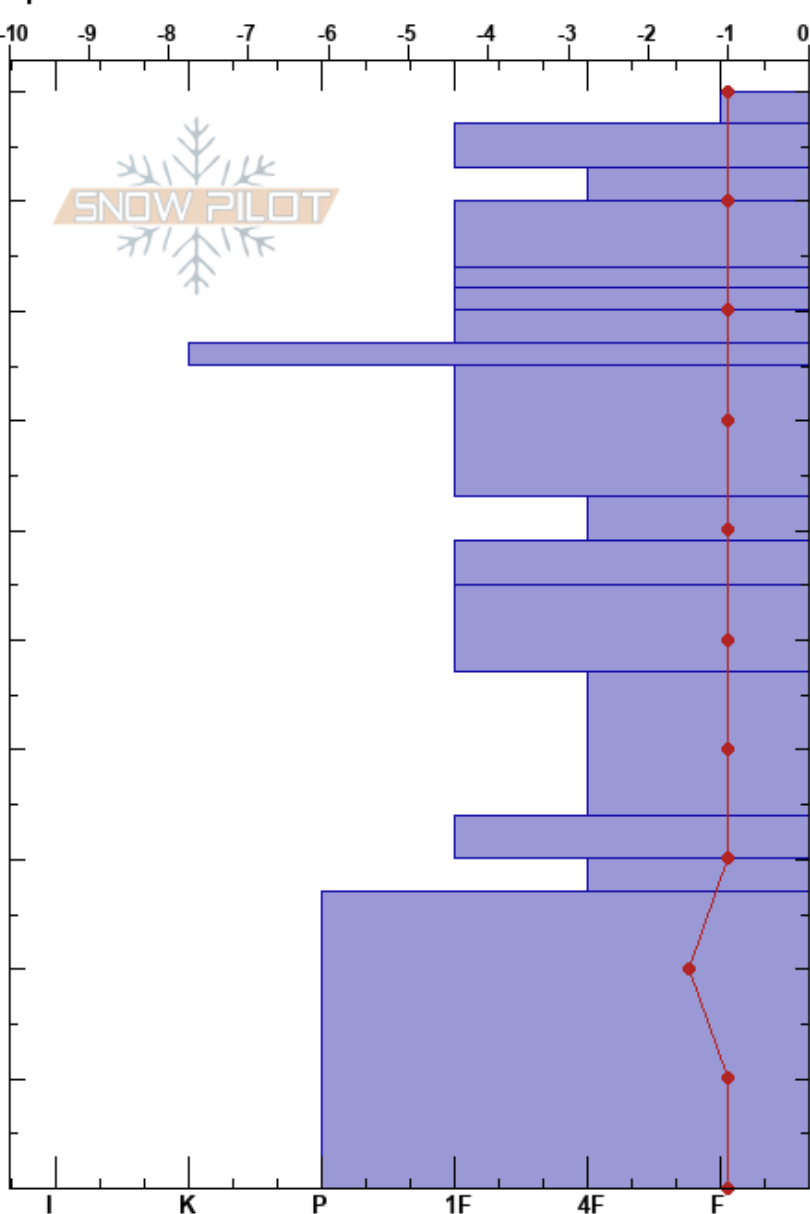

ConleyHeatherMeadows
North-Central Cascades
WA

Kathryn Conley
05/20/2023 - 12:00pm
Co-ord: 48.84723N, -121.69393W
Slope Angle:
Wind Loading: no

Stability:
Air Temperature: 15°C
Sky Cover: FEW
Precipitation: NO
Wind: SW Calm

HS: 100
PF: 5
PS: 2

Layer Notes:

Specifics:

Height (m)	Crystal		Moisture	ρ kg/m ³	Stability tests & Layer comments
	Form	Size			
100	•			503	
90	•			471	
80	•			596	
70	•			627	
60	•			530	
50	•			593	
40	•			534	
30	•			522	
20				436	
10	•			529	