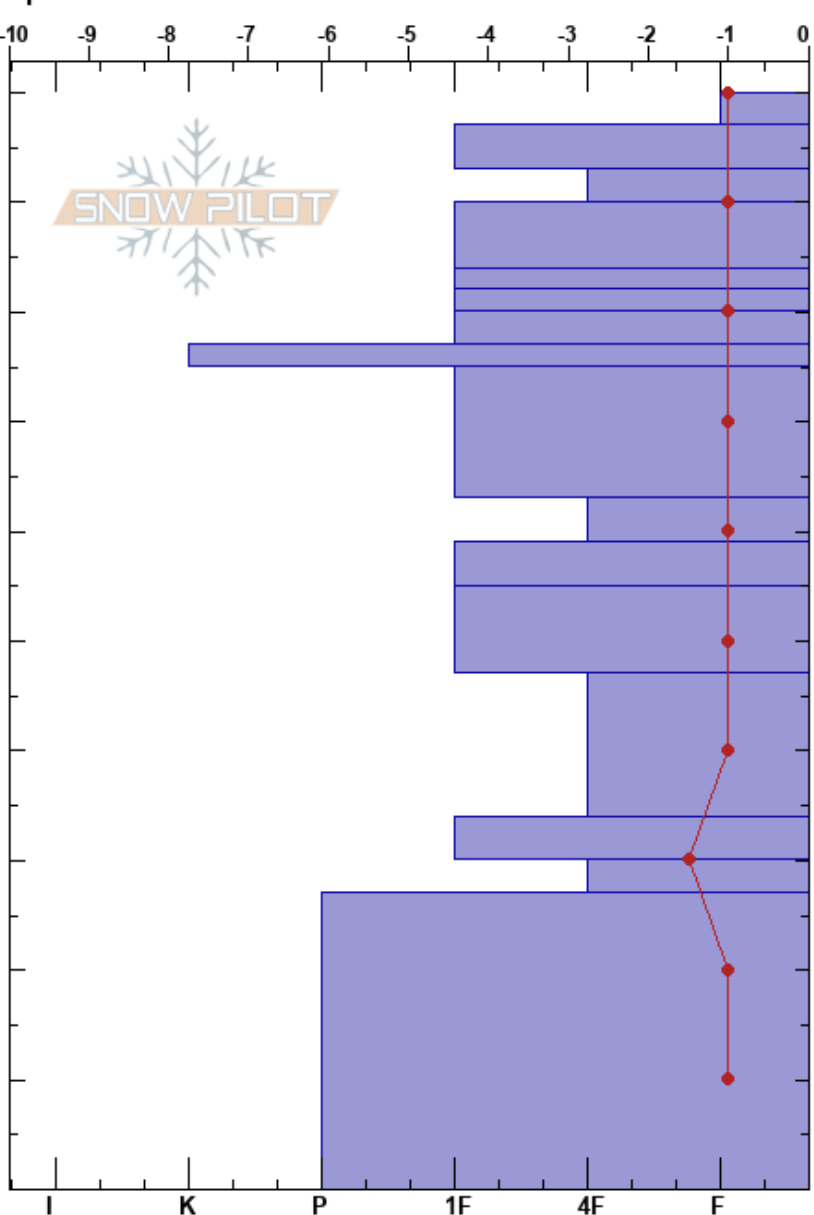

warm turtle
 North Cascades, West
 WA
 Elevation: 5140 ft
 Aspect: NE
 Specifics:

bellz drake
 05/20/2023 - 12:00pm
 Co-ord: 48.84700N, -121.69198W
 Slope Angle: 30°
 Wind Loading:

Stability:
 Air Temperature: 14°C
 Sky Cover: CLR
 Precipitation: NO
 Wind: Calm

HS: 100
 PF: 10
 PS: 5
 Layer Notes:

Altitude (m)	Crystal		Moisture	ρ kg/m ³	Stability tests & Layer comments
	Form	Size			
100	•			503	
90	•			471	
80	•			596	
70	•			627	
60	•			530	
50	•			593	
40	•			534	
30	•			522	
20				436	
10	•			529	