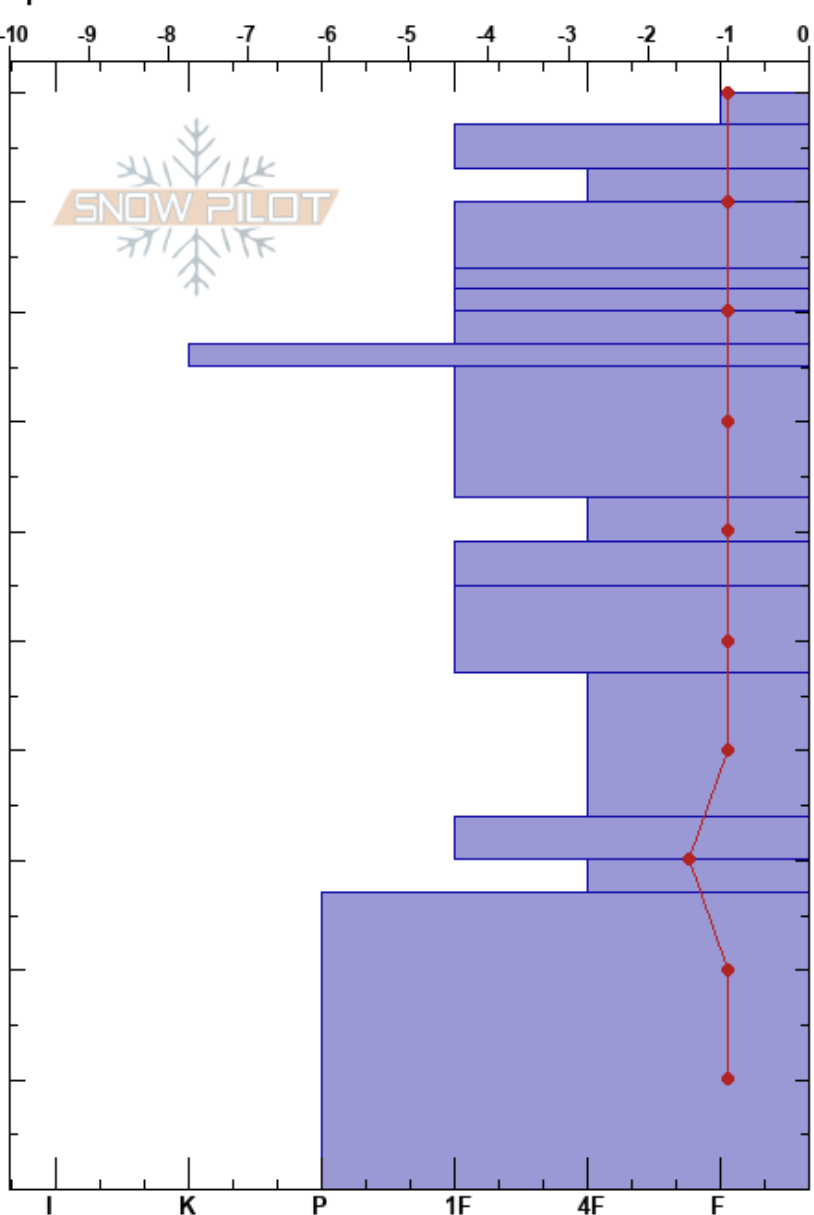

warm turtle
 North Cascades, West
 WA
 Elevation: 5140 ft
 Aspect: NE
 Specifics:

bellz drake
 05/20/2023 - 12:00pm
 Co-ord: 48.84700N, -121.69198W
 Slope Angle: 30°
 Wind Loading:

Stability:
 Air Temperature: 14°C
 Sky Cover: CLR
 Precipitation: NO
 Wind: Calm

HS: 100
 PF: 10
 PS: 5
 Layer Notes:

Altitude (m)	Crystal		Moisture	ρ kg/m ³	Stability tests & Layer comments
	Form	Size			
100	•			503	
~95	•				
~90	•			471	
~85	•				
~80	•			596	
~75	•				
~70	•			627	
~65	•				
~60	•			530	
~55	•				
~50	•			593	
~45	•				
~40	•			534	
~35	•				
~30	•			522	
~25	•				
~20	•			436	
~15	•				
~10	•			529	