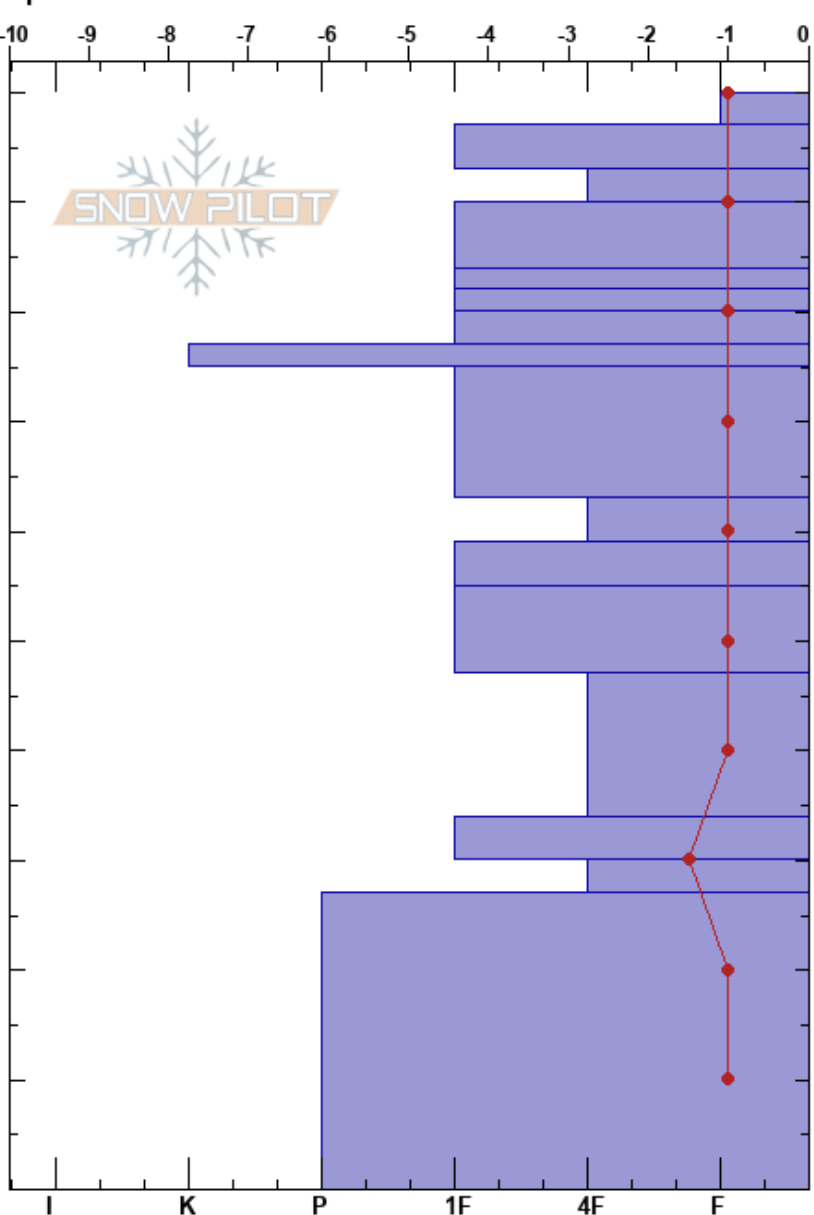

warm turtle
 North Cascades, West
 WA
 Elevation: 5140 ft
 Aspect: NE
 Specifics:

bellz drake
 05/20/2023 - 12:00pm
 Co-ord: 48.84700N, -121.69198W
 Slope Angle: 30°
 Wind Loading:

Stability:
 Air Temperature: 14°C
 Sky Cover: CLR
 Precipitation: NO
 Wind: Calm

HS: 100
 PF: 10
 PS: 5
 Layer Notes:

Height (m)	Crystal		Moisture	ρ kg/m ³	Stability tests & Layer comments
	Form	Size			
100	•			503	
90	•			471	
80	•			596	
70	•			627	
60	•			530	
50	•			593	
40	•			534	
30	•			522	
20				436	
10	•			529	