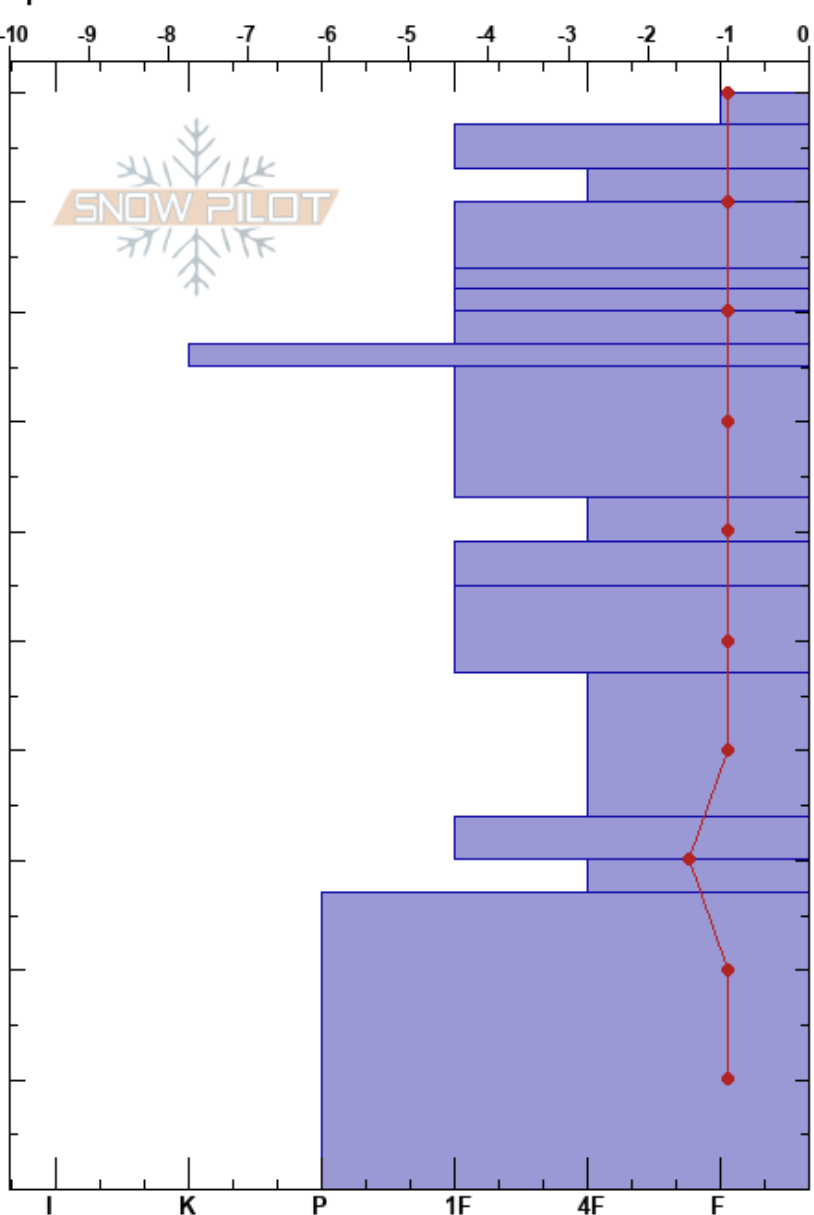

warm turtle  
 North Cascades, West  
 WA  
 Elevation: 5140 ft  
 Aspect: NE  
 Specifics:

bellz drake  
 05/20/2023 - 12:00pm  
 Co-ord: 48.84700N, -121.69198W  
 Slope Angle: 30°  
 Wind Loading:

Stability:  
 Air Temperature: 14°C  
 Sky Cover: CLR  
 Precipitation: NO  
 Wind: Calm

HS: 100  
 PF: 10  
 PS: 5  
 Layer Notes:

Altitude (m)	Crystal		Moisture	$\rho$ kg/m <sup>3</sup>	Stability tests & Layer comments
	Form	Size			
100	•			503	
90	•			471	
80	•			596	
70	•			627	
60	•			530	
50	•			593	
40	•			534	
30	•			522	
20				436	
10	•			529	