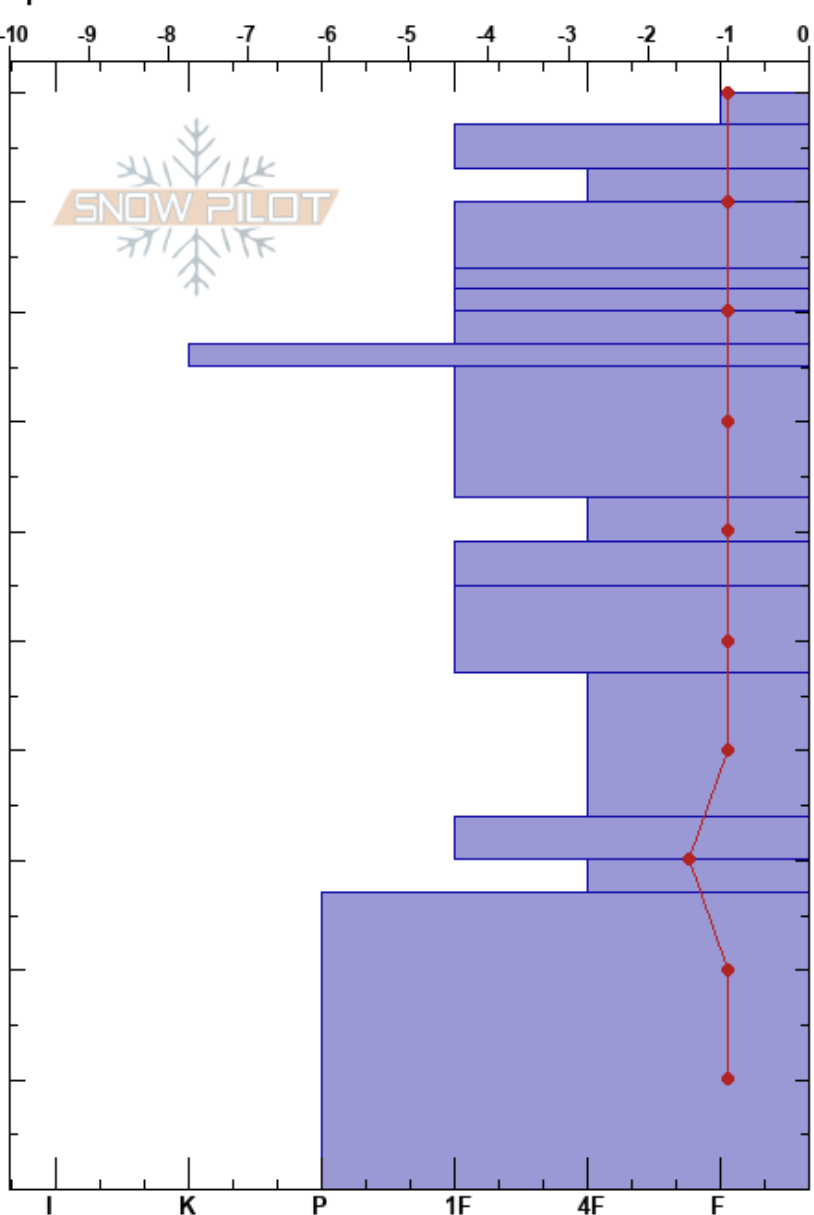

warm turtle
 North Cascades, West
 WA
 Elevation: 5140 ft
 Aspect: NE
 Specifics:

bellz drake
 05/20/2023 - 12:00pm
 Co-ord: 48.84700N, -121.69198W
 Slope Angle: 30°
 Wind Loading:

Stability:
 Air Temperature: 14°C
 Sky Cover: CLR
 Precipitation: NO
 Wind: Calm

HS: 100
 PF: 10
 PS: 5
 Layer Notes:

Height (m)	Crystal		Moisture	ρ kg/m ³	Stability tests & Layer comments
	Form	Size			
100	•			503	
90	•			471	
80	•			596	
70	•			627	
60	•			530	
50	•			593	
40	•			534	
30	•			522	
20	•			436	
10	•			529	