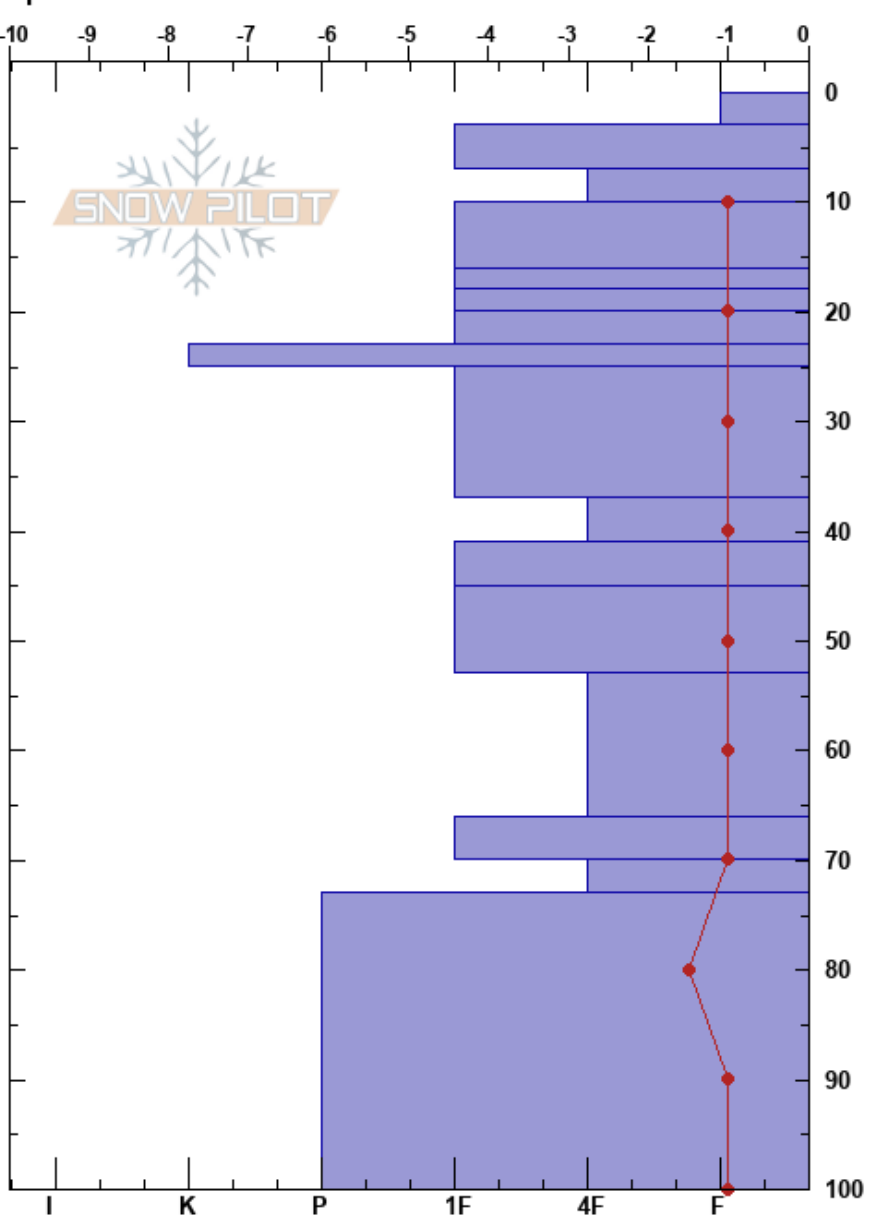

Snow Pit 1
 North Cascades, West
 WA
 Elevation: 5100 ft
 Aspect: NW
 Specifics:

Elizabeth Bridge
 05/20/2023 - 12:00pm
 Co-ord: 48.84670N, 121.69230W
 Slope Angle: 15°
 Wind Loading:

Stability: HS: 100
 Air Temperature: 14°C
 Sky Cover: CLR
 Precipitation: NO
 Wind: Calm

Layer Notes:
 PF: 10
 PS: 5

Depth (m)	Crystal		Moisture	ρ kg/m³	Stability tests & Layer comments
	Form	Size			
0					
0-10	•				
10	•			589	
10-20	•				
20	•			471	
20-30	•				
30	•			596	
40	•			627	
50	•			530	
60	•			593	
70	•			934	
80				522	
90	•			436	