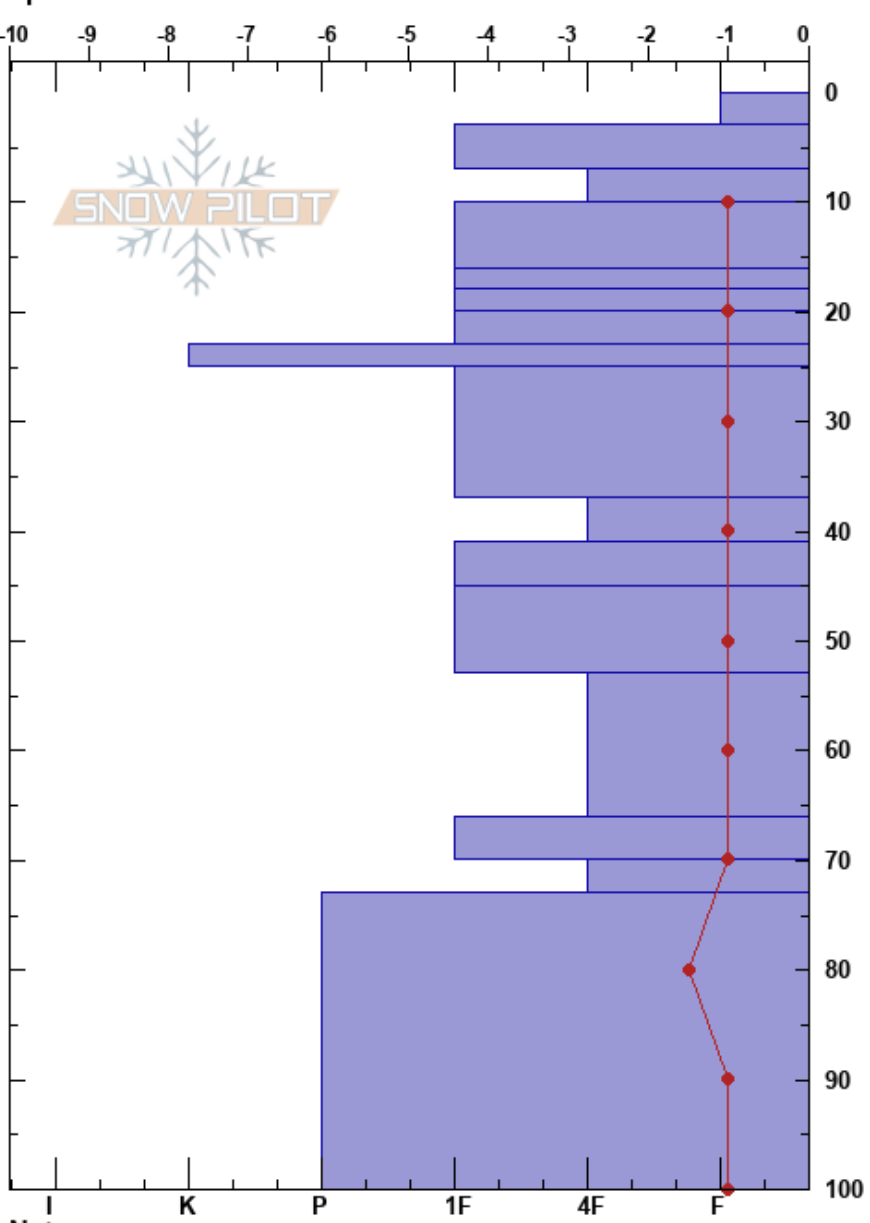

Snow Pit 1
 North Cascades, West
 WA
 Elevation: 5100 ft
 Aspect: NW
 Specifics:

Elizabeth Bridge
 05/20/2023 - 12:00pm
 Co-ord: 48.84670N, 121.69230W
 Slope Angle: 15°
 Wind Loading:

Stability: HS: 100
 Air Temperature: 14°C
 Sky Cover: CLR
 Precipitation: NO
 Wind: Calm

Layer Notes:
 PF: 10
 PS: 5

Depth (cm)	Crystal		Moisture	ρ kg/m ³	Stability tests & Layer comments
	Form	Size			
0					
10	•			589	
20	•			471	
30	•			596	
40	•			627	
50	•			530	
60	•			593	
70	•			934	
80				522	
90	•			436	