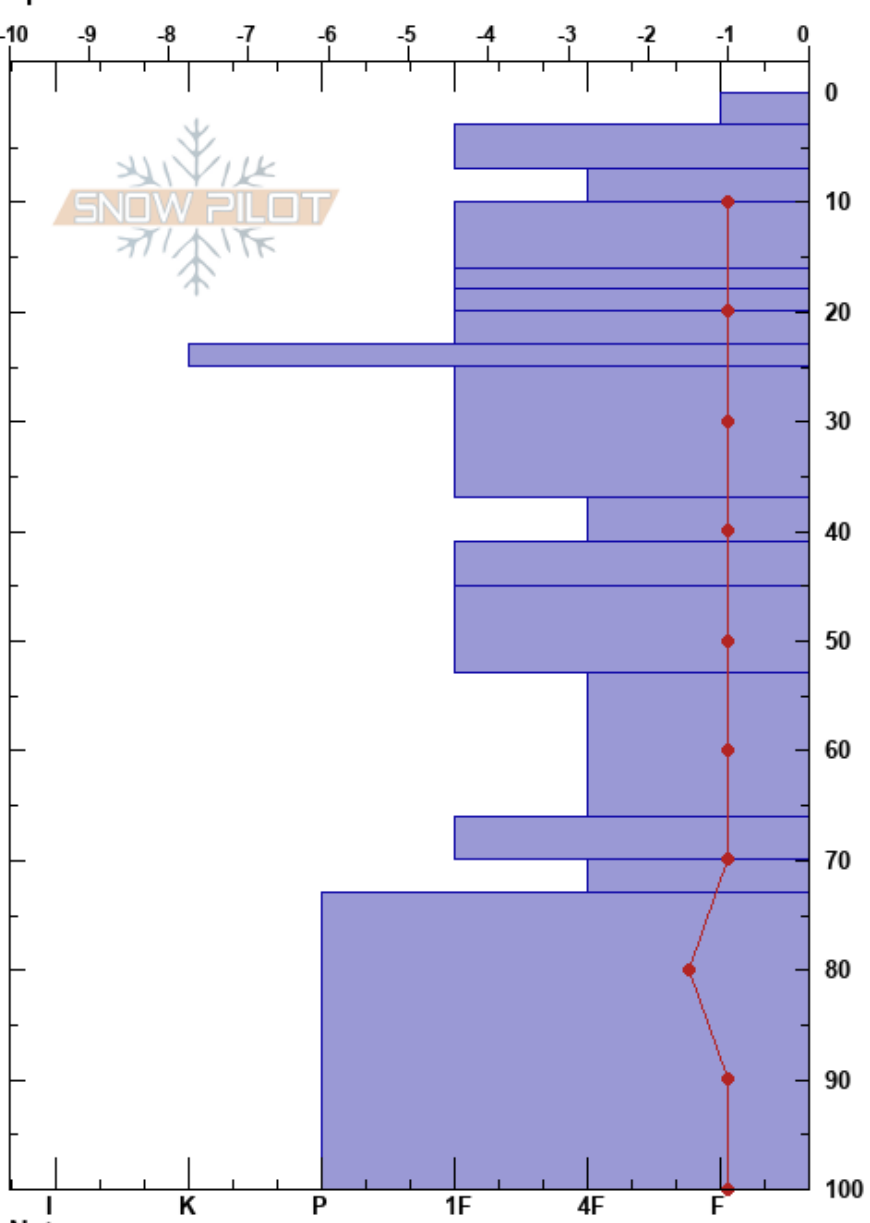

Snow Pit 1
 North Cascades, West
 WA
 Elevation: 5100 ft
 Aspect: NW
 Specifics:

Elizabeth Bridge
 05/20/2023 - 12:00pm
 Co-ord: 48.84670N, 121.69230W
 Slope Angle: 15°
 Wind Loading:

Stability: HS: 100
 Air Temperature: 14°C
 Sky Cover: CLR
 Precipitation: NO
 Wind: Calm

Layer Notes:
 PF: 10
 PS: 5

Height (m)	Crystal		Moisture	ρ kg/m ³	Stability tests & Layer comments
	Form	Size			
0					
10	•			589	
20	•			471	
30	•			596	
40	•			627	
50	•			530	
60	•			593	
70	•			934	
80				522	
90	•			436	