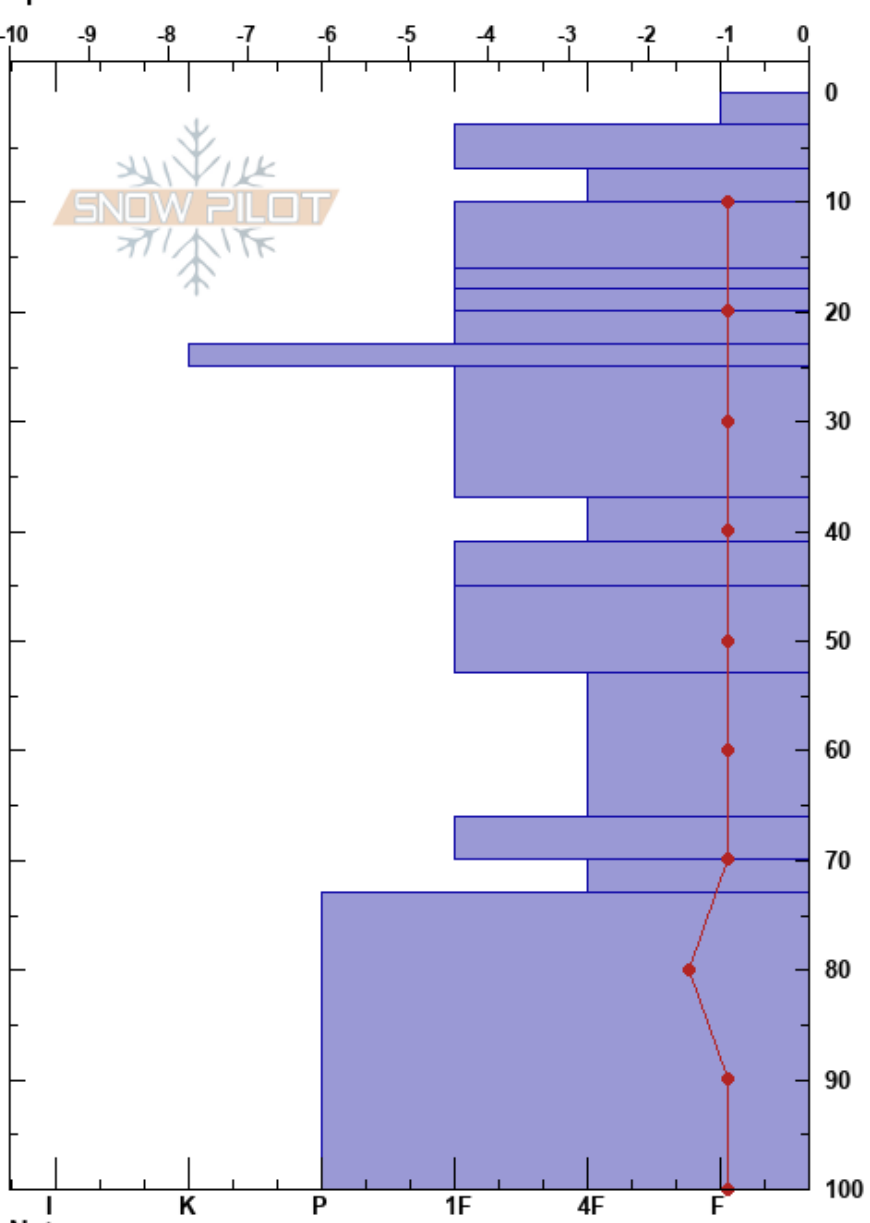

Snow Pit 1
 North Cascades, West
 WA
 Elevation: 5100 ft
 Aspect: NW
 Specifics:

Elizabeth Bridge
 05/20/2023 - 12:00pm
 Co-ord: 48.84670N, 121.69230W
 Slope Angle: 15°
 Wind Loading:

Stability: HS: 100
 Air Temperature: 14°C
 Sky Cover: CLR
 Precipitation: NO
 Wind: Calm

Layer Notes:
 PF: 10
 PS: 5

Depth (m)	Crystal		Moisture	ρ kg/m³	Stability tests & Layer comments
	Form	Size			
0					
10	•			589	
20	•			471	
30	•			596	
40	•			627	
50	•			530	
60	•			593	
70	•			934	
80				522	
90	•			436	