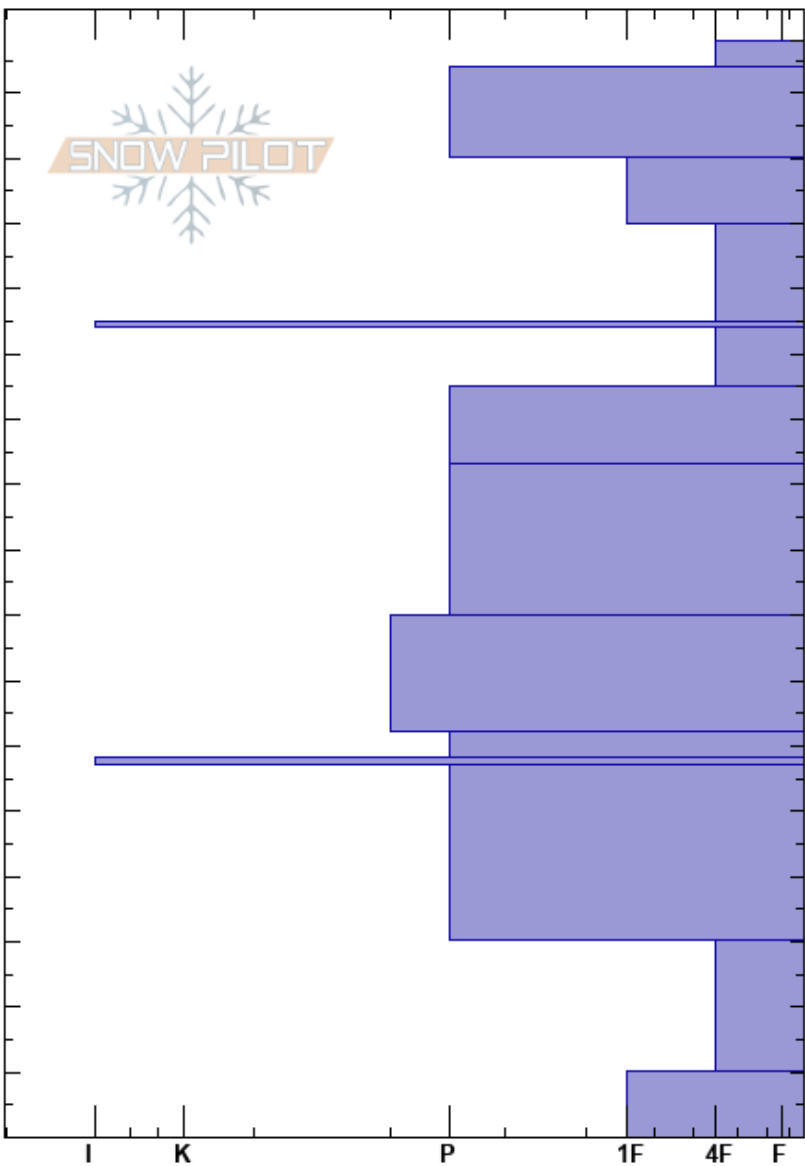

Kumroch Av. path 44
 Kamchatka
 Russia
Elevation: 850 m
Aspect: SE
Specifics:

Vladimir Golubev
 14/05/2023 - 16:30
Co-ord:
Slope Angle: 29°
Wind Loading: no

Stability: **HS:** 168
Air Temperature: 140-125cm: ash
Sky Cover: SCT
Precipitation: NO
Wind: NW Moderate

Height (cm)	Crystal		Moisture	ρ kg/m ³	Stability tests & Layer comments
	Form	Size			
168	-				
160	☽	1-3	M-W		
150	☽	1-3	M		
140	☽	1-2	M		
130	☽	3	M-W		
120	■				140-125cm: ash
120	☽ (■)	3-5	M		
110	☽ (■)	1-2	M		
100					
90	☽	1-2	M		
80					
70	☽	1-2	M		
60	☽ (■)	1-2	M		
60	■				
50					
40	☽	1-2	M		
30					
20	☽	3-5	M-W		
10	☽ (°°)	3-5	W-V		