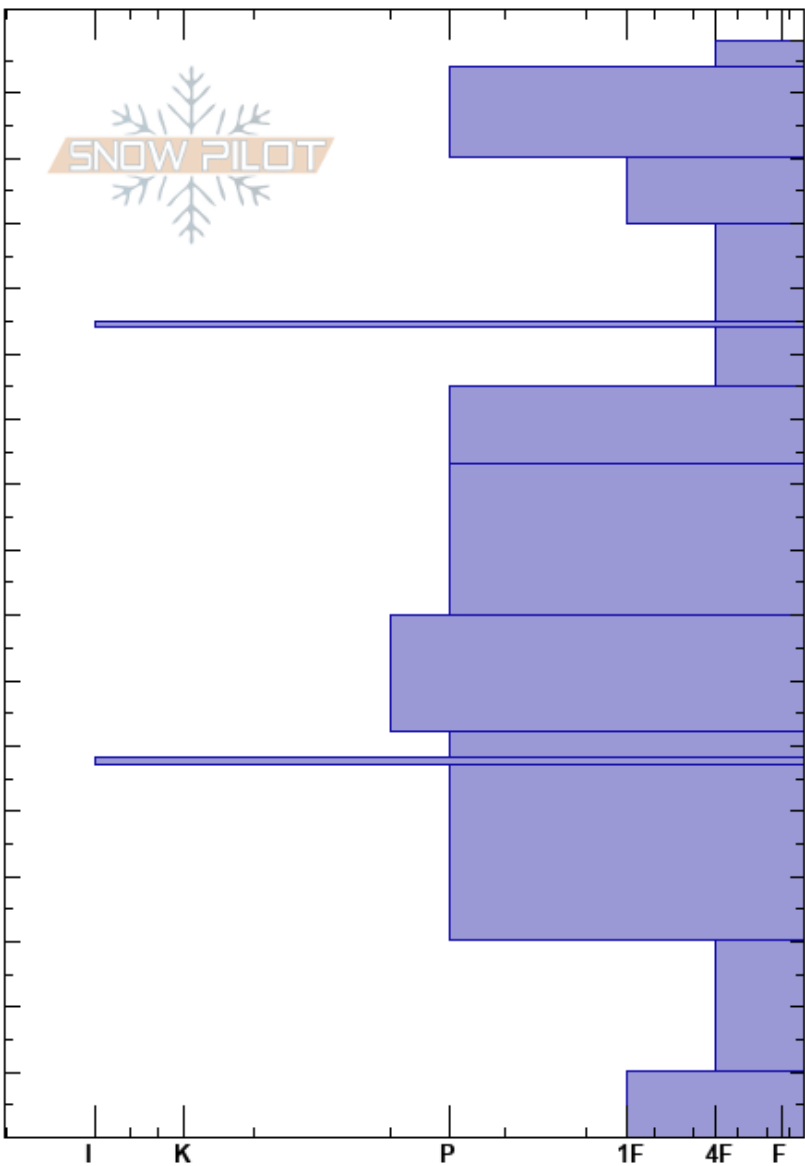

Kumroch Av. path 44
 Kamchatka
 Russia
Elevation: 850 m
Aspect: SE
Specifics:

Vladimir Golubev
 14/05/2023 - 16:30
Co-ord:
Slope Angle: 29°
Wind Loading: no

Stability: **HS:** 168
Air Temperature: 140-125cm: ash
Sky Cover: SCT
Precipitation: NO
Wind: NW Moderate

Height (cm)	Crystal		Moisture	ρ kg/m ³	Stability tests & Layer comments
	Form	Size			
168	-				
160	☽	1-3	M-W		
150	☽	1-3	M		
140	☽	1-2	M		
130	☽	3	M-W		140-125cm: ash
120	■				
110	☽ (■)	3-5	M		
100	☽ (■)	1-2	M		
90	☽	1-2	M		
80	☽	1-2	M		
70	☽	1-2	M		
60	☽ (■)	1-2	M		
50	■				
40	☽	1-2	M		
30					
20	☽	3-5	M-W		
10	☽ (°°)	3-5	W-V		