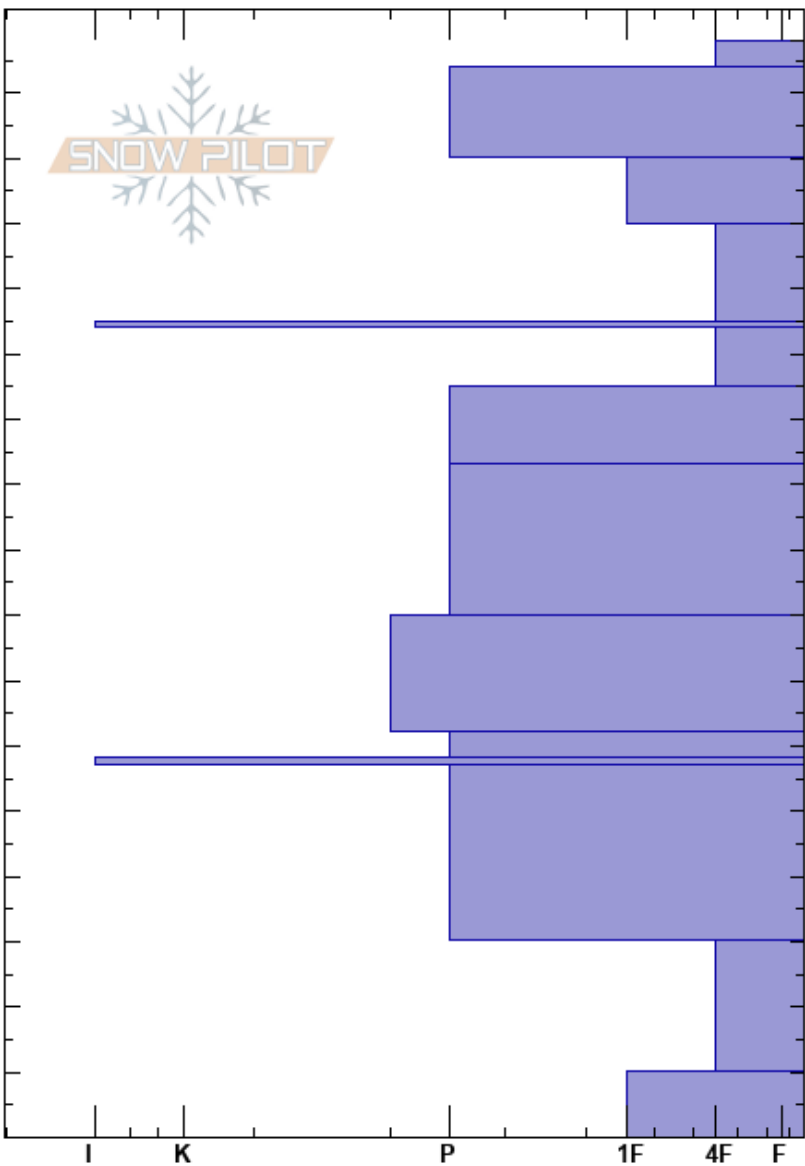

Kumroch Av. path 44
 Kamchatka
 Russia
Elevation: 850 m
Aspect: SE
Specifics:

Vladimir Golubev
 14/05/2023 - 16:30
Co-ord:
Slope Angle: 29°
Wind Loading: no

Stability: **HS:** 168
Air Temperature: 140-125cm: ash
Sky Cover: SCT
Precipitation: NO
Wind: NW Moderate

Elevation (m)	Crystal		Moisture	ρ kg/m ³	Stability tests & Layer comments
	Form	Size			
168	-				
160	☉	1-3	M-W		
150	☉	1-3	M		
140	☉	1-2	M		
130	☉	3	M-W		140-125cm: ash
120	☉ (■)	3-5	M		
110	☉ (■)	1-2	M		
100	☉	1-2	M		
90	☉	1-2	M		
80	☉	1-2	M		
70	☉ (■)	1-2	M		
60	☉ (■)	1-2	M		
50	☉	1-2	M		
40	☉	1-2	M		
30	☉	3-5	M-W		
20	☉ (°°)	3-5	W-V		