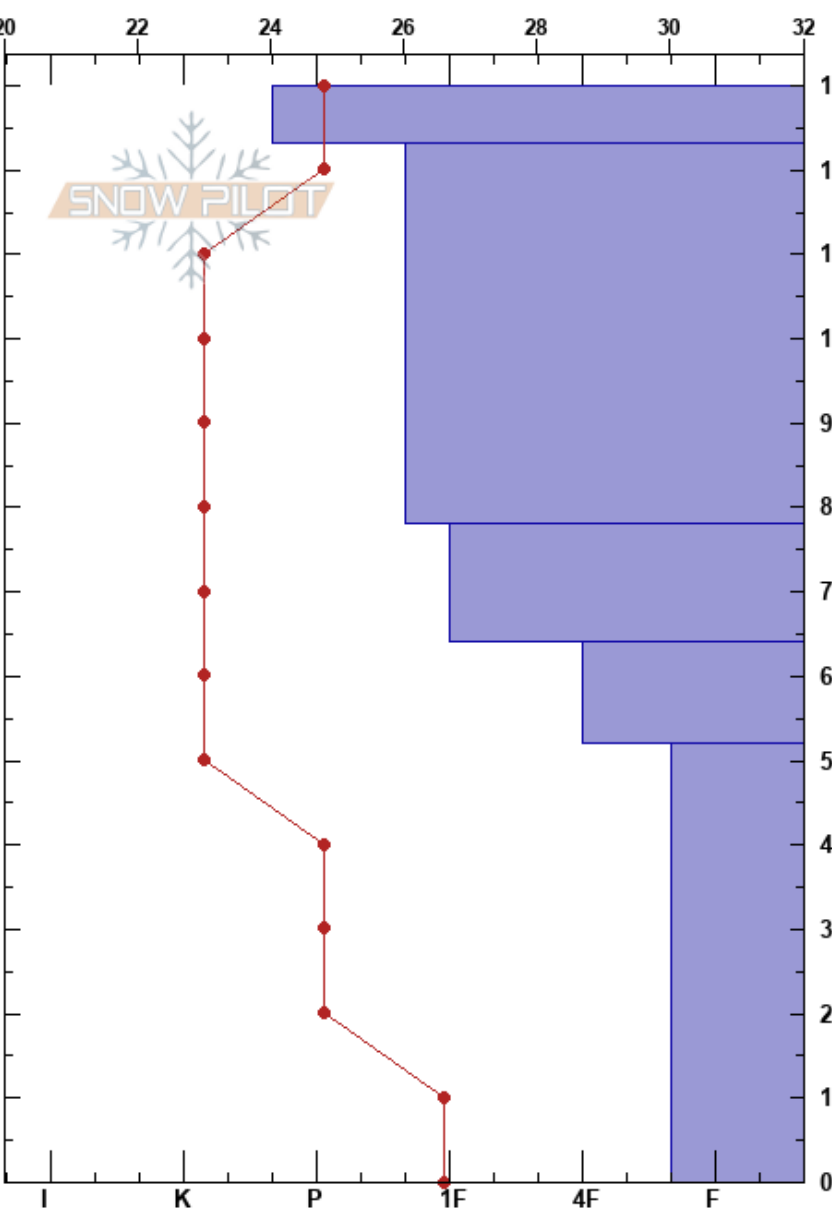

Low Prom Date Warren Hanson
 Arapahoe Basin Ski Area 05/08/2023 - 1:00am
 CO Co-ord: 39.62596N, -105.86582W
 Elevation: 12090 ft Slope Angle: 30°
 Aspect: NW Wind Loading: previous
 Specifics: Pit dug in a Ski Area

Stability: HS: 130 Layer Notes:
 Air Temperature: 34°F PF: 7
 Sky Cover: FEW PS: 0
 Precipitation: NO
 Wind: SW Calm

Form	Crystal		Moisture	ρ kg/m ³	Stability tests & Layer comments
	Size				
⊙					
● (⊕)	0.5-2 (2-5)				
⊖ (⊕)	1-2 (1)				
⊖ (■)	1-2 (2)				
⊖ (^)	2-3				