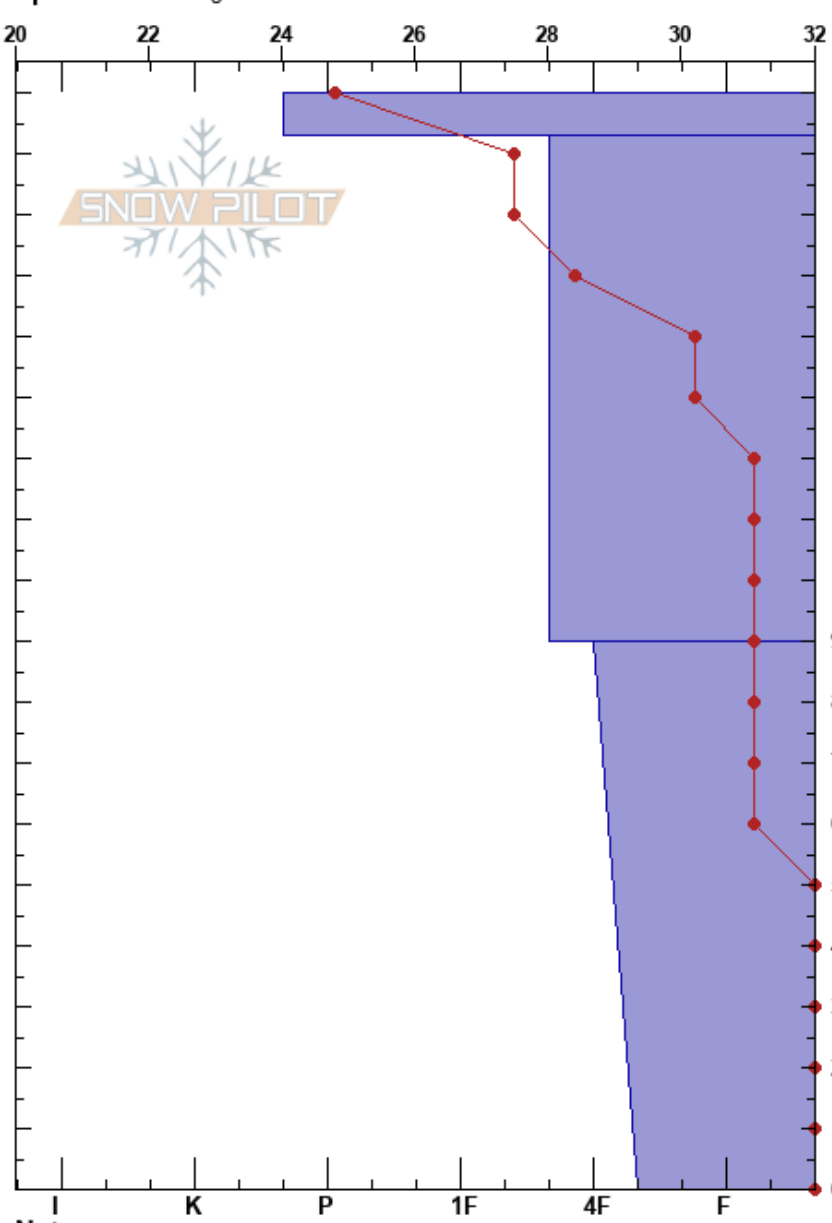

MGD Max Warren Hanson  
 Arapahoe Basin Ski Area 05/06/2023 - 10:00am  
 CO Co-ord: 39.62140N, -105.86956W  
 Elevation: 12200 ft Slope Angle: 32°  
 Aspect: Wind Loading: previous  
 Specifics: Pit dug in a Ski Area

Stability:  
 Air Temperature: 26°F HS: 180  
 Sky Cover: FEW PF: 10  
 Precipitation: NO PS: 3  
 Wind: SW Calm

Layer Notes:

Form	Crystal		$\rho$ kg/m <sup>3</sup>	Stability tests & Layer comments
	Size	Moisture		
⊙				
⊗ (■)				
⊖ (●)	0.5-2.5			