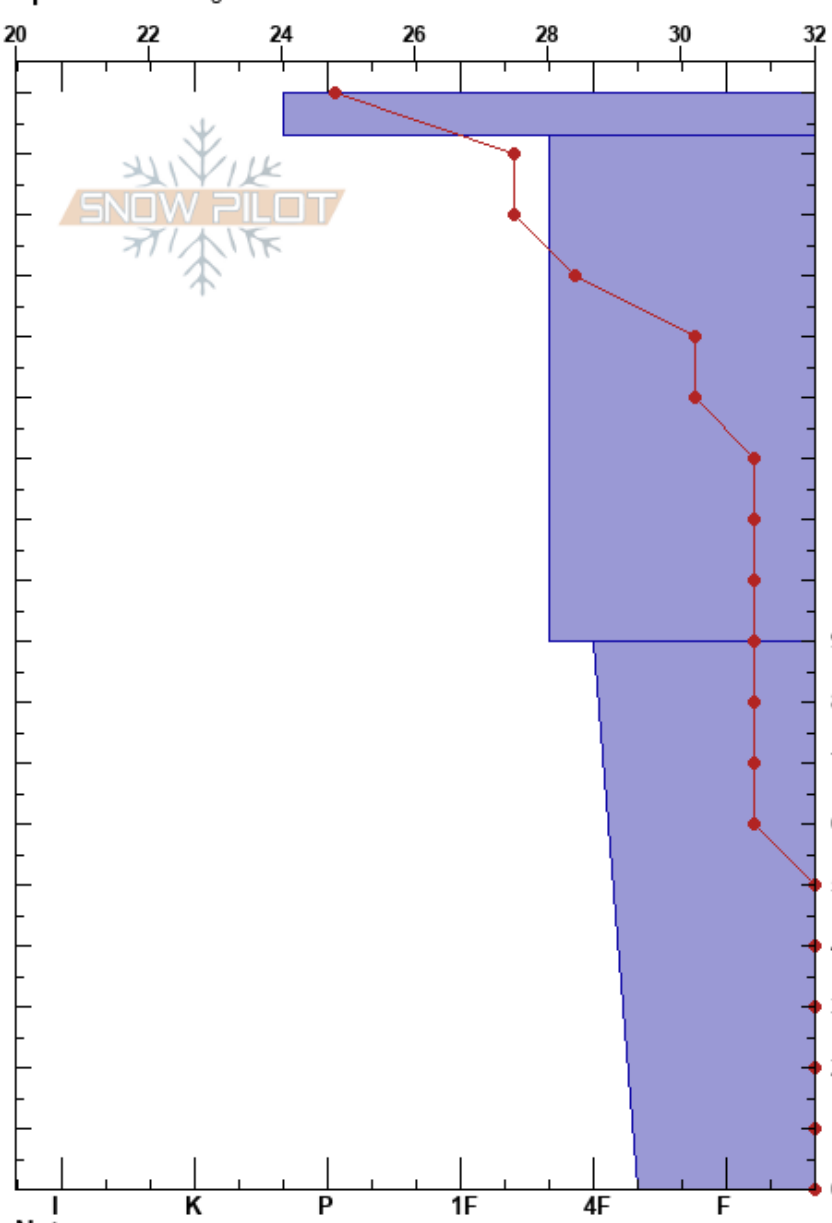

MGD Max Warren Hanson
 Arapahoe Basin Ski Area 05/06/2023 - 10:00am
 CO Co-ord: 39.62140N, -105.86956W
 Elevation: 12200 ft Slope Angle: 32°
 Aspect: Wind Loading: previous
 Specifics: Pit dug in a Ski Area

Stability:
 Air Temperature: 26°F HS: 180
 Sky Cover: FEW PF: 10
 Precipitation: NO PS: 3
 Wind: SW Calm

Layer Notes:

Form	Crystal		ρ kg/m ³	Stability tests & Layer comments
	Size	Moisture		
☉☉				
☼ (■)				
☼ (●)	0.5-2.5			