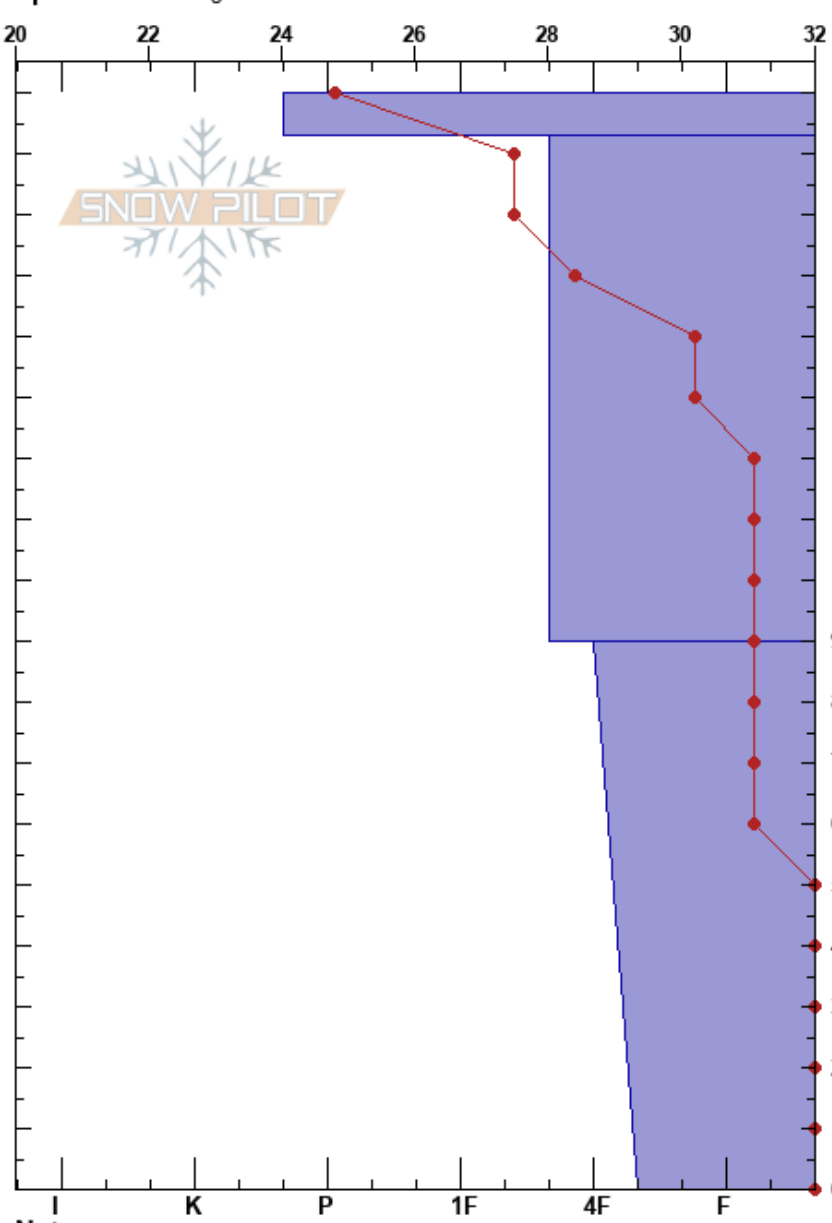

MGD Max Warren Hanson
 Arapahoe Basin Ski Area 05/06/2023 - 10:00am
 CO Co-ord: 39.62140N, -105.86956W
 Elevation: 12200 ft Slope Angle: 32°
 Aspect: Wind Loading: previous
 Specifics: Pit dug in a Ski Area

Stability:
 Air Temperature: 26°F HS: 180
 Sky Cover: FEW PF: 10
 Precipitation: NO PS: 3
 Wind: SW Calm

Layer Notes:

Form	Crystal		ρ kg/m ³	Stability tests & Layer comments
	Size	Moisture		
⊙				
⊗ (■)				
⊖ (●)	0.5-2.5			