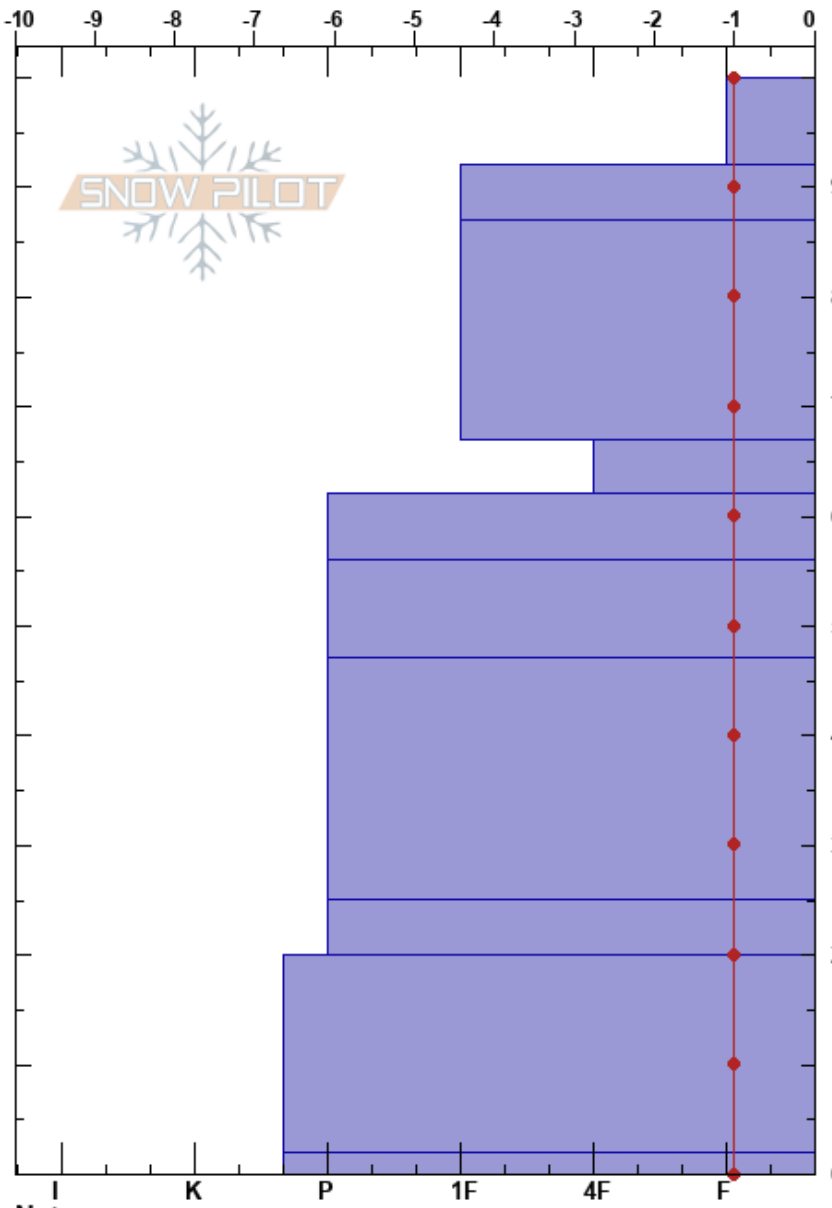

Castleberry-Snowpit5/6
North Cascades, West
WA

Kathleen Castleberry
05/06/2023 - 12:00pm
Co-ord: 48.85377N, -121.68853W
Slope Angle: 20°
Wind Loading: no

Stability: Poor
Air Temperature: 33°C
Sky Cover: X
Precipitation: RL
Wind: SW Calm

Layer Notes:
67-62cm: Problematic layer

Elevation: 4395 m
Aspect: NW
Specifics: Recent avalanche activity on different slopes

Form	Crystal		Moisture	ρ kg/m³	Stability tests & Layer comments
	Size				
.	0.5				