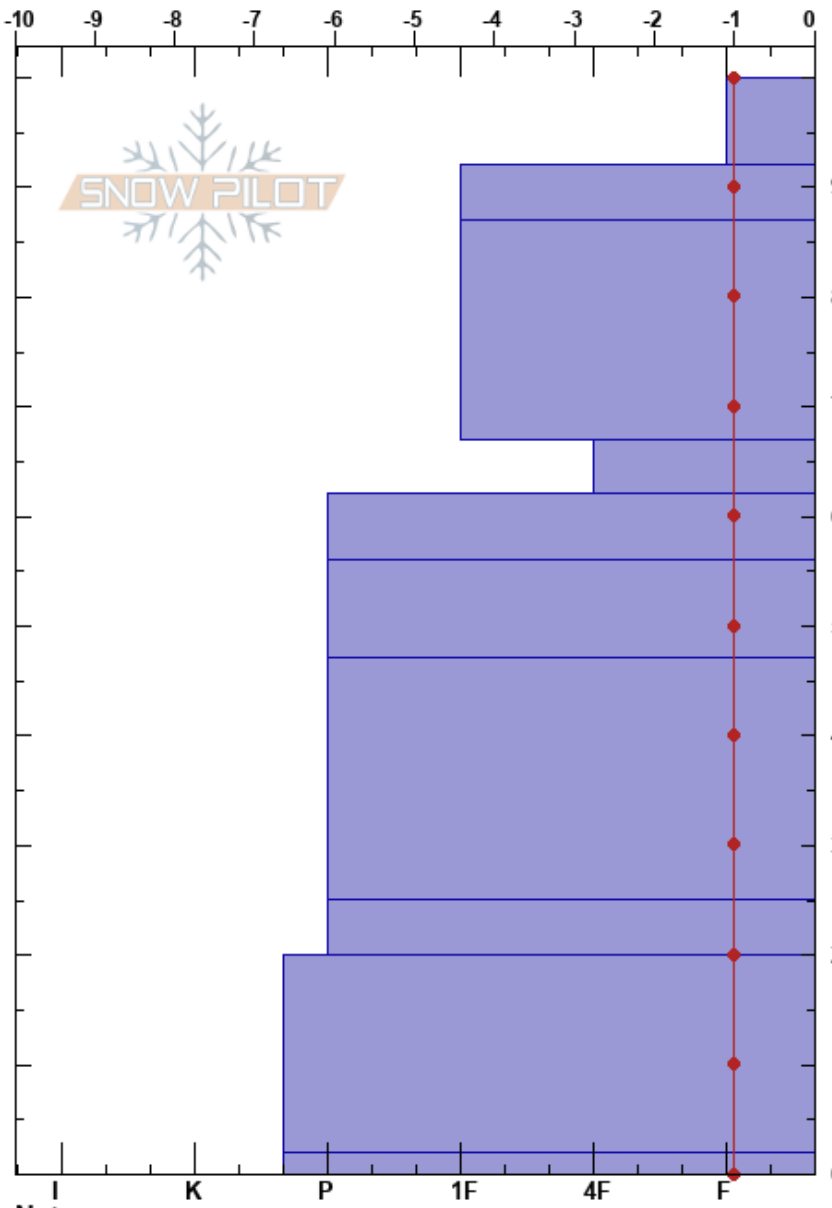

Castleberry-Snowpit5/6
 North Cascades, West
 WA

Kathleen Castleberry
 05/06/2023 - 12:00pm
 Co-ord: 48.85377N, -121.68853W
 Slope Angle: 20°
 Wind Loading: no

Stability: Poor
 Air Temperature: 33°C
 Sky Cover: X
 Precipitation: RL
 Wind: SW Calm

Layer Notes:
 67-62cm: Problematic layer

Elevation: 4395 m
 Aspect: NW
 Specifics: Recent avalanche activity on different slopes

Height (cm)	Crystal		Moisture	ρ kg/m ³	Stability tests & Layer comments
	Form	Size			
100	.	0.5		0.559	
90				0.487	
80				0.594	
70				0.457	
60				0.515	
50				0.555	
40				0.5	
30				0.542	
20				0.62	
10				0.584	
0					