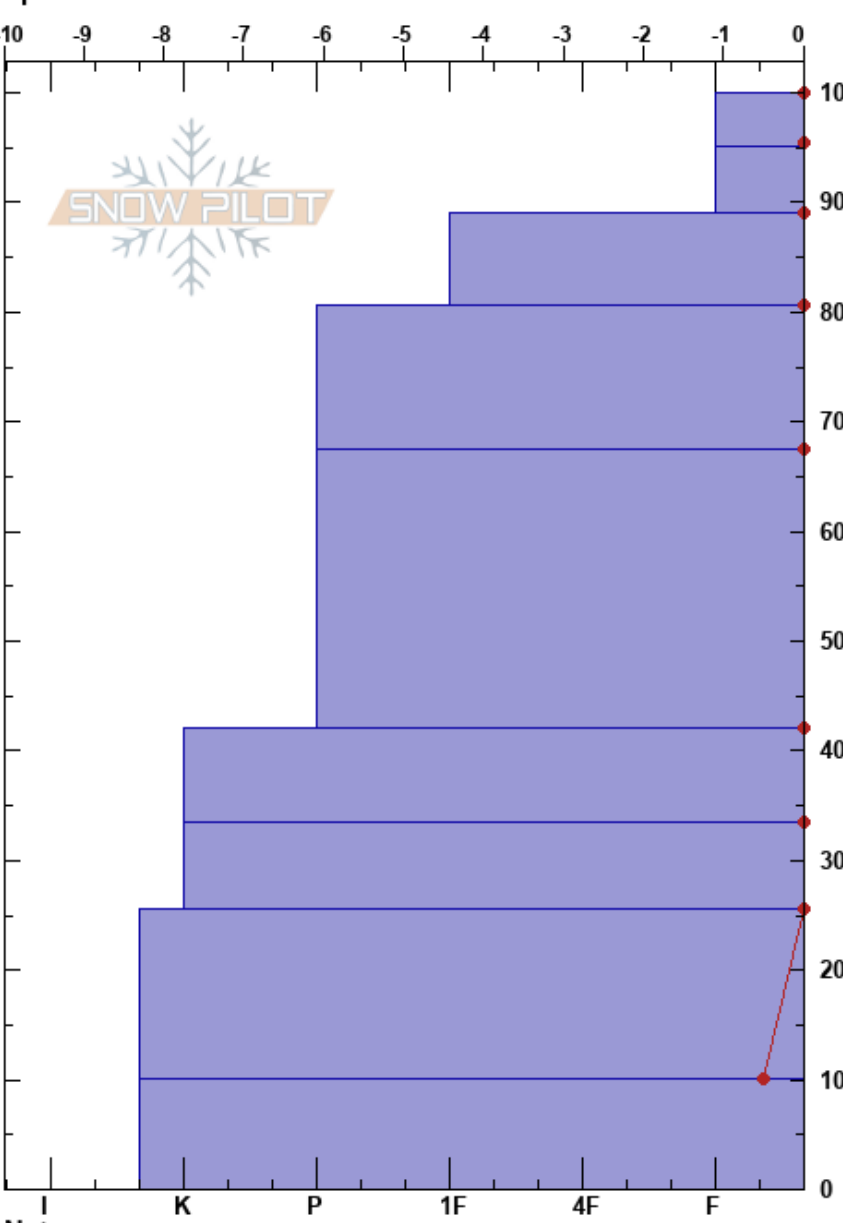

Cold Turtle Clara Snow  
 North Cascades, West WA  
 Elevation: 1330 m  
 Aspect: NW  
 Specifics:

Clara Magsarili  
 05/06/2023 - 12:00pm  
 Co-ord: 48.85374N, -121.68800W  
 Slope Angle: 20°  
 Wind Loading: yes

Stability:  
 Air Temperature: 0°C  
 Sky Cover: X  
 Precipitation: RL  
 Wind: S Light Breeze

HS: 100  
 PF: 20 89-80.5cm: Problematic layer  
 PS: 10

Form	Crystal		Moisture	$\rho$ kg/m <sup>3</sup>	Stability tests & Layer comments
	Size				
.				505	
.				413	
⊖				384	
•				421	
				519	
•				490	
□				473	
□				558	
□				539	