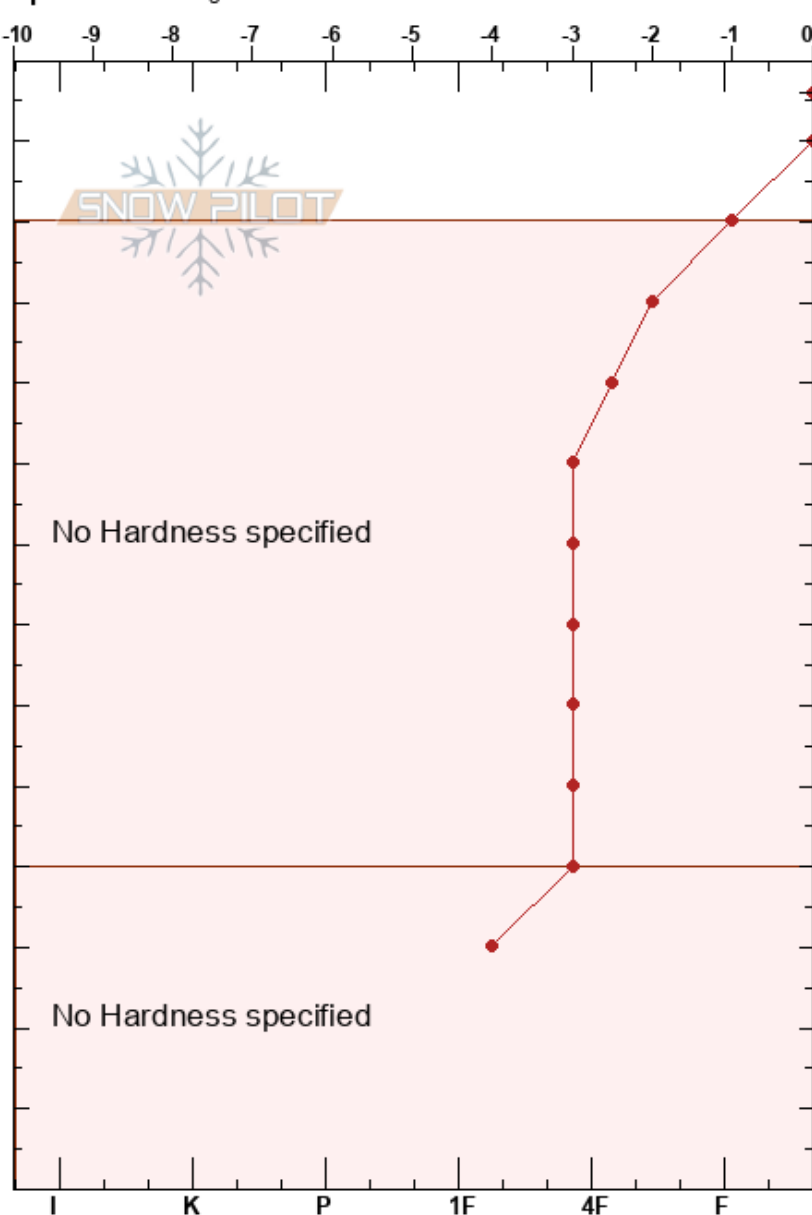

Willies, skier left

xiker mendia

Arapahoe Basin Ski Area 05/08/2023 - 1:00pm

CO

Elevation: 3672 m

Co-ord: Slope Angle: 25°

Aspect: NW

Wind Loading:

Specifics: Pit dug in a Ski Area

Stability:

Air Temperature:

Sky Cover: SCT

Precipitation: NO

Wind:

HS: 136

PF: 5

PS: 0

Layer Notes:

120-40cm: ice bodies observed to 40cm

Form	Crystal		ρ kg/m ³	Stability tests & Layer comments
	Size	Moisture		
				120-40cm: ice bodies observed to 40cm

Notes: Willies, skier left traverse level temp profile