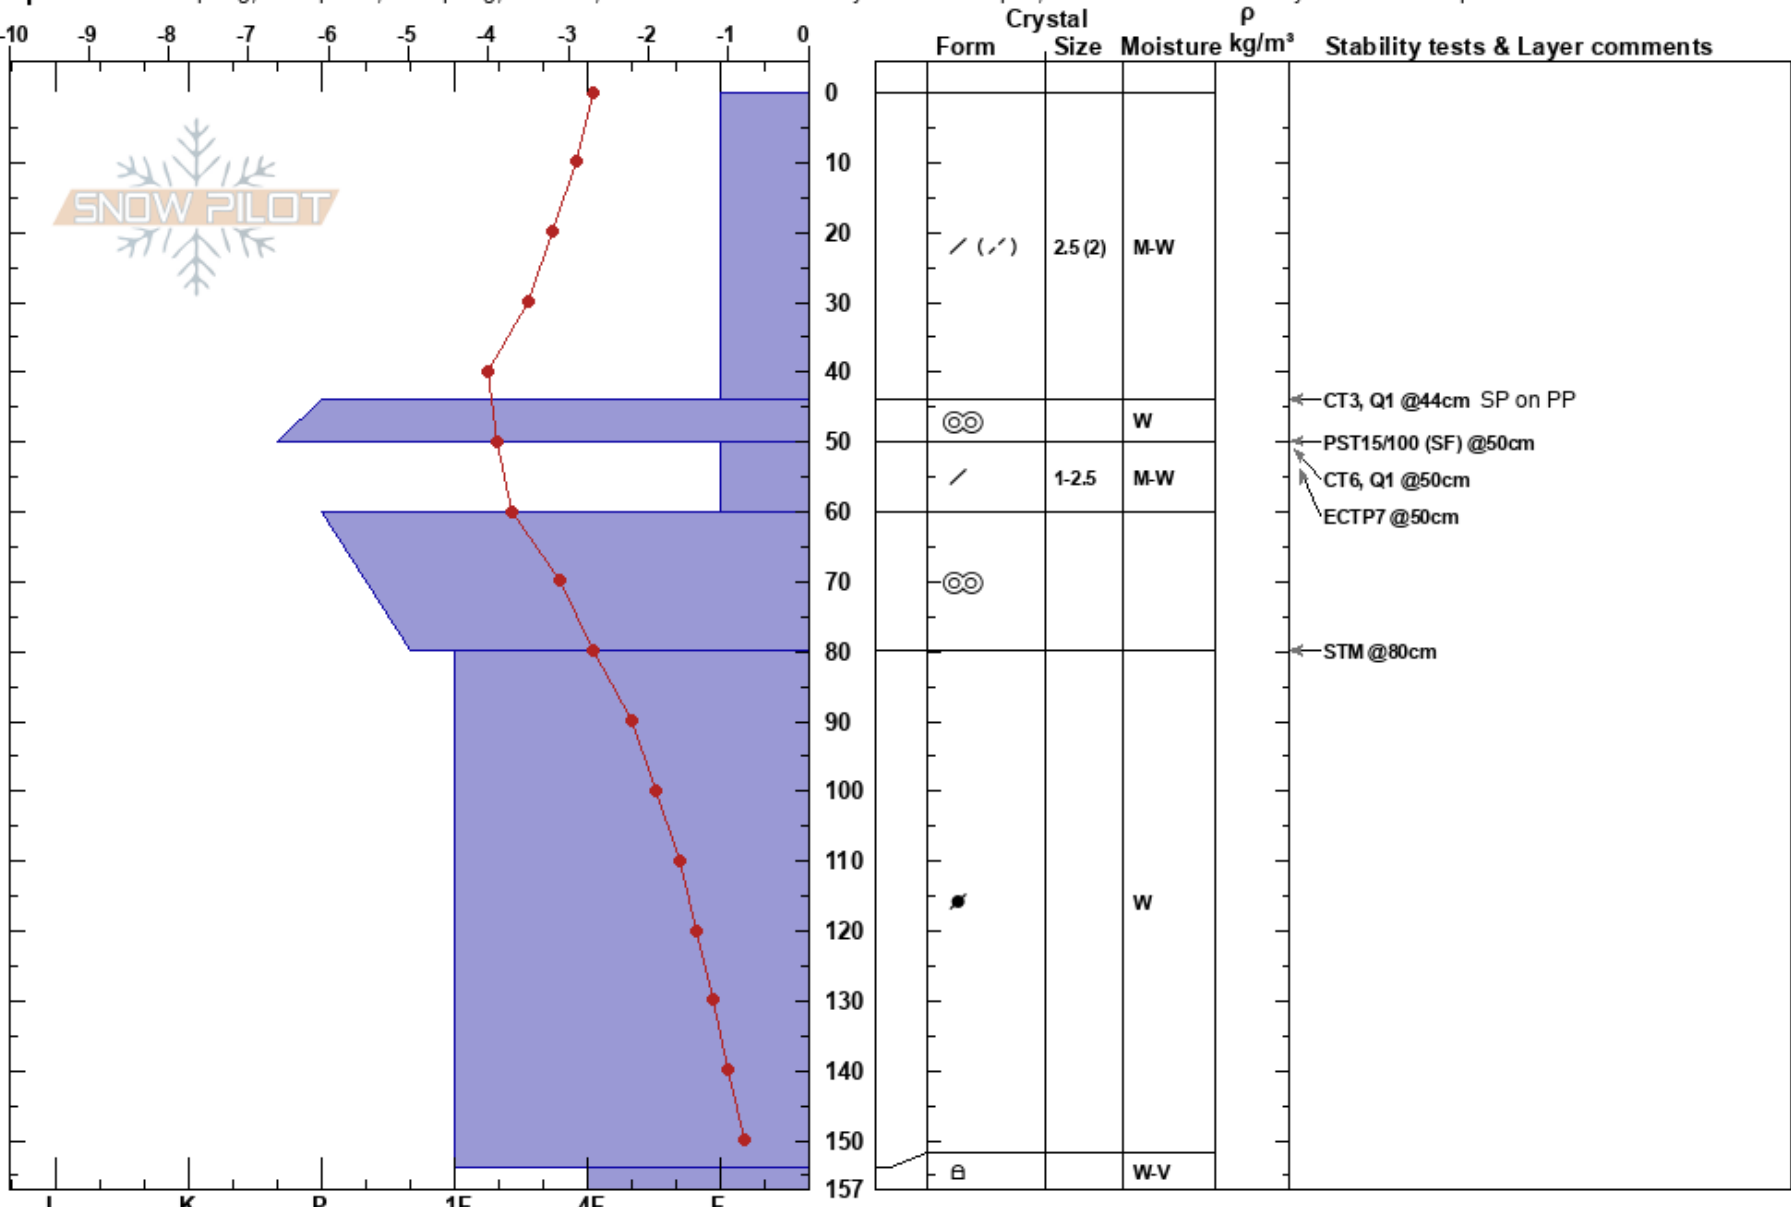

Baralacha La  
 himalayas  
 India  
 Elevation: 4890 m  
 Aspect: E

DHRUV SHARMA  
 07/05/2023 - 14:00  
 Co-ord: 32.40877N, 77.19475W  
 Slope Angle: 35°  
 Wind Loading: previous

Stability: Fair  
 Air Temperature: -3°C  
 Sky Cover: OVC  
 Precipitation: S-1  
 Wind: W Light Breeze

HS: 157  
 PF: 25 44-50cm: Problematic layer

Specifics: Collapsing, widespread; Collapsing, localized; Recent avalanche activity on similar slopes; Recent avalanche activity on different slopes

Notes: Huge cornice above 100m to the West. Site is wind loaded.