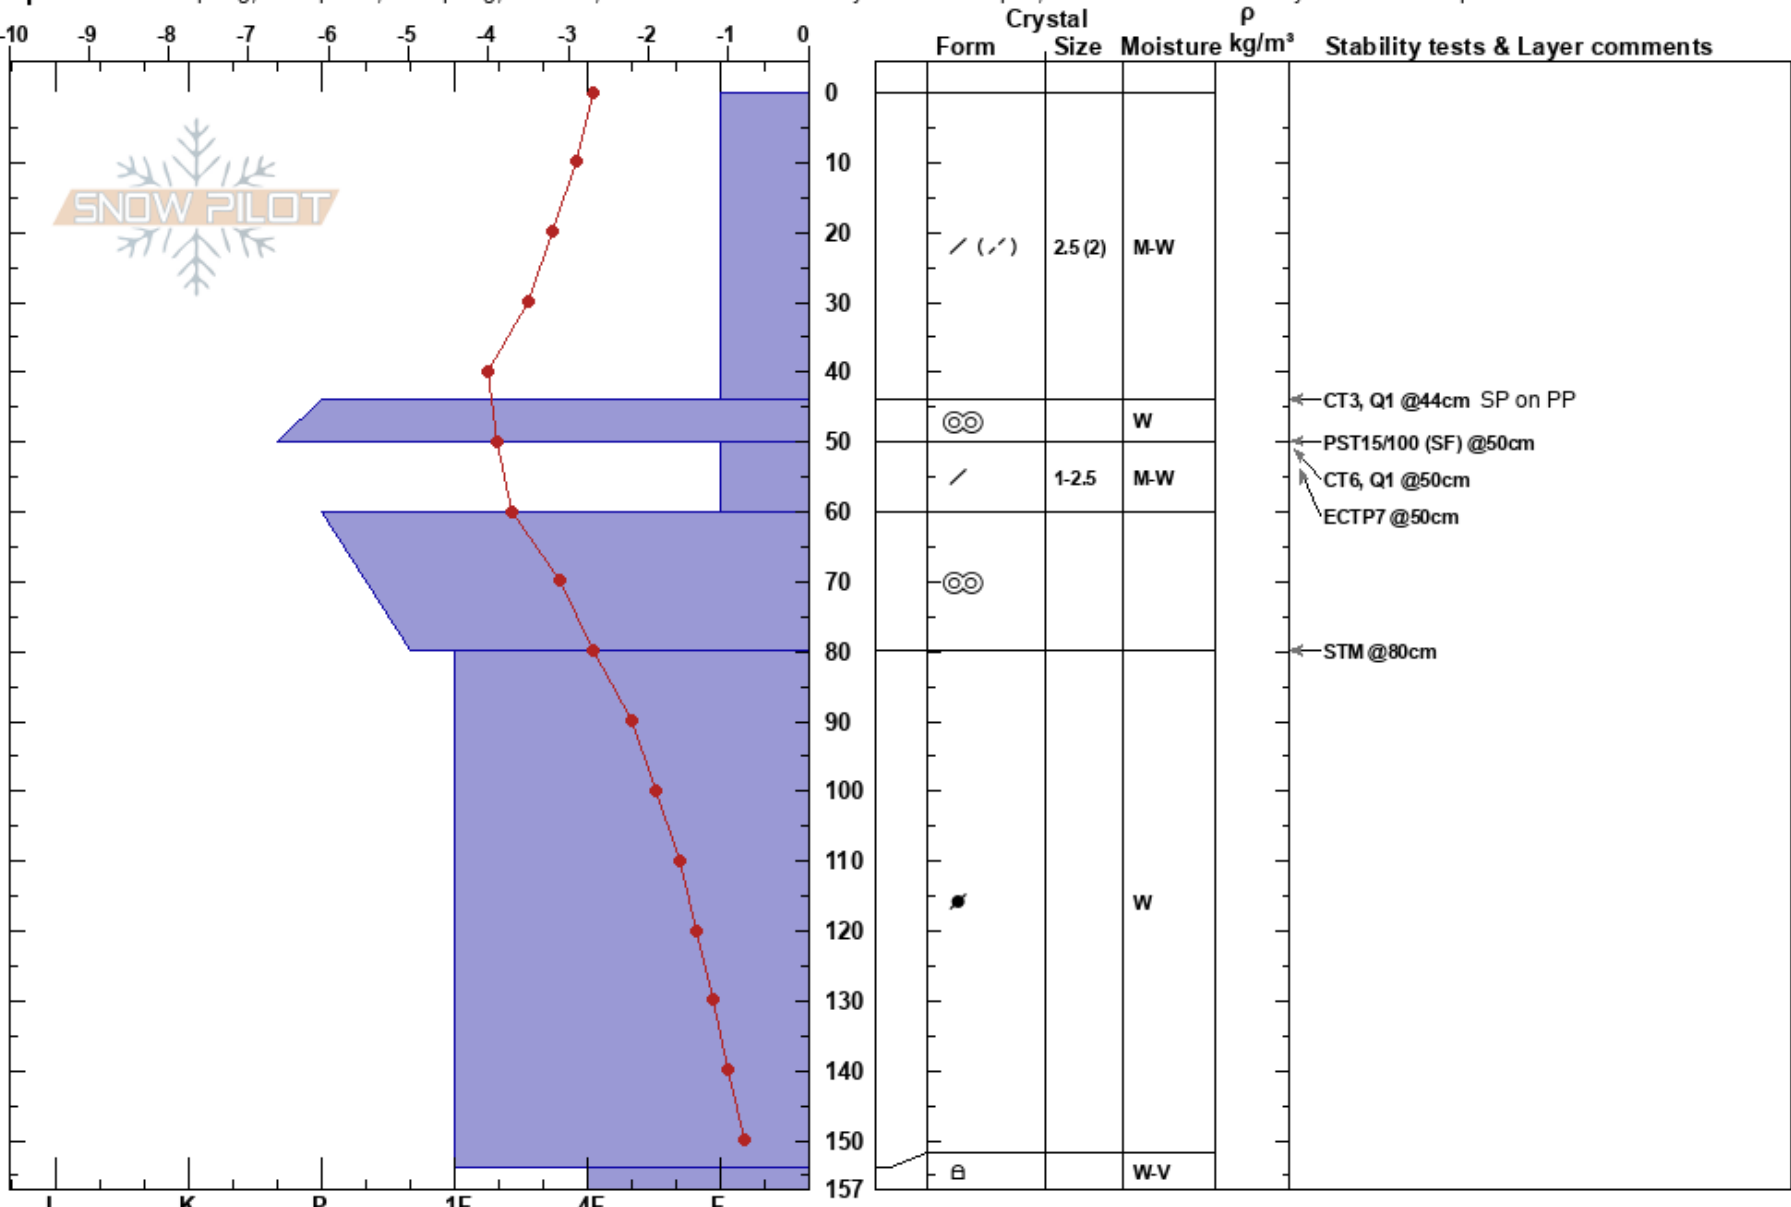

Baralacha La
 himalayas
 India
 Elevation: 4890 m
 Aspect: E

DHRUV SHARMA
 07/05/2023 - 14:00
 Co-ord: 32.40877N, 77.19475W
 Slope Angle: 35°
 Wind Loading: previous

Stability: Fair
 Air Temperature: -3°C
 Sky Cover: OVC
 Precipitation: S-1
 Wind: W Light Breeze

HS: 157
 PF: 25 44-50cm: Problematic layer

Specifics: Collapsing, widespread; Collapsing, localized; Recent avalanche activity on similar slopes; Recent avalanche activity on different slopes

Notes: Huge cornice above 100m to the West. Site is wind loaded.