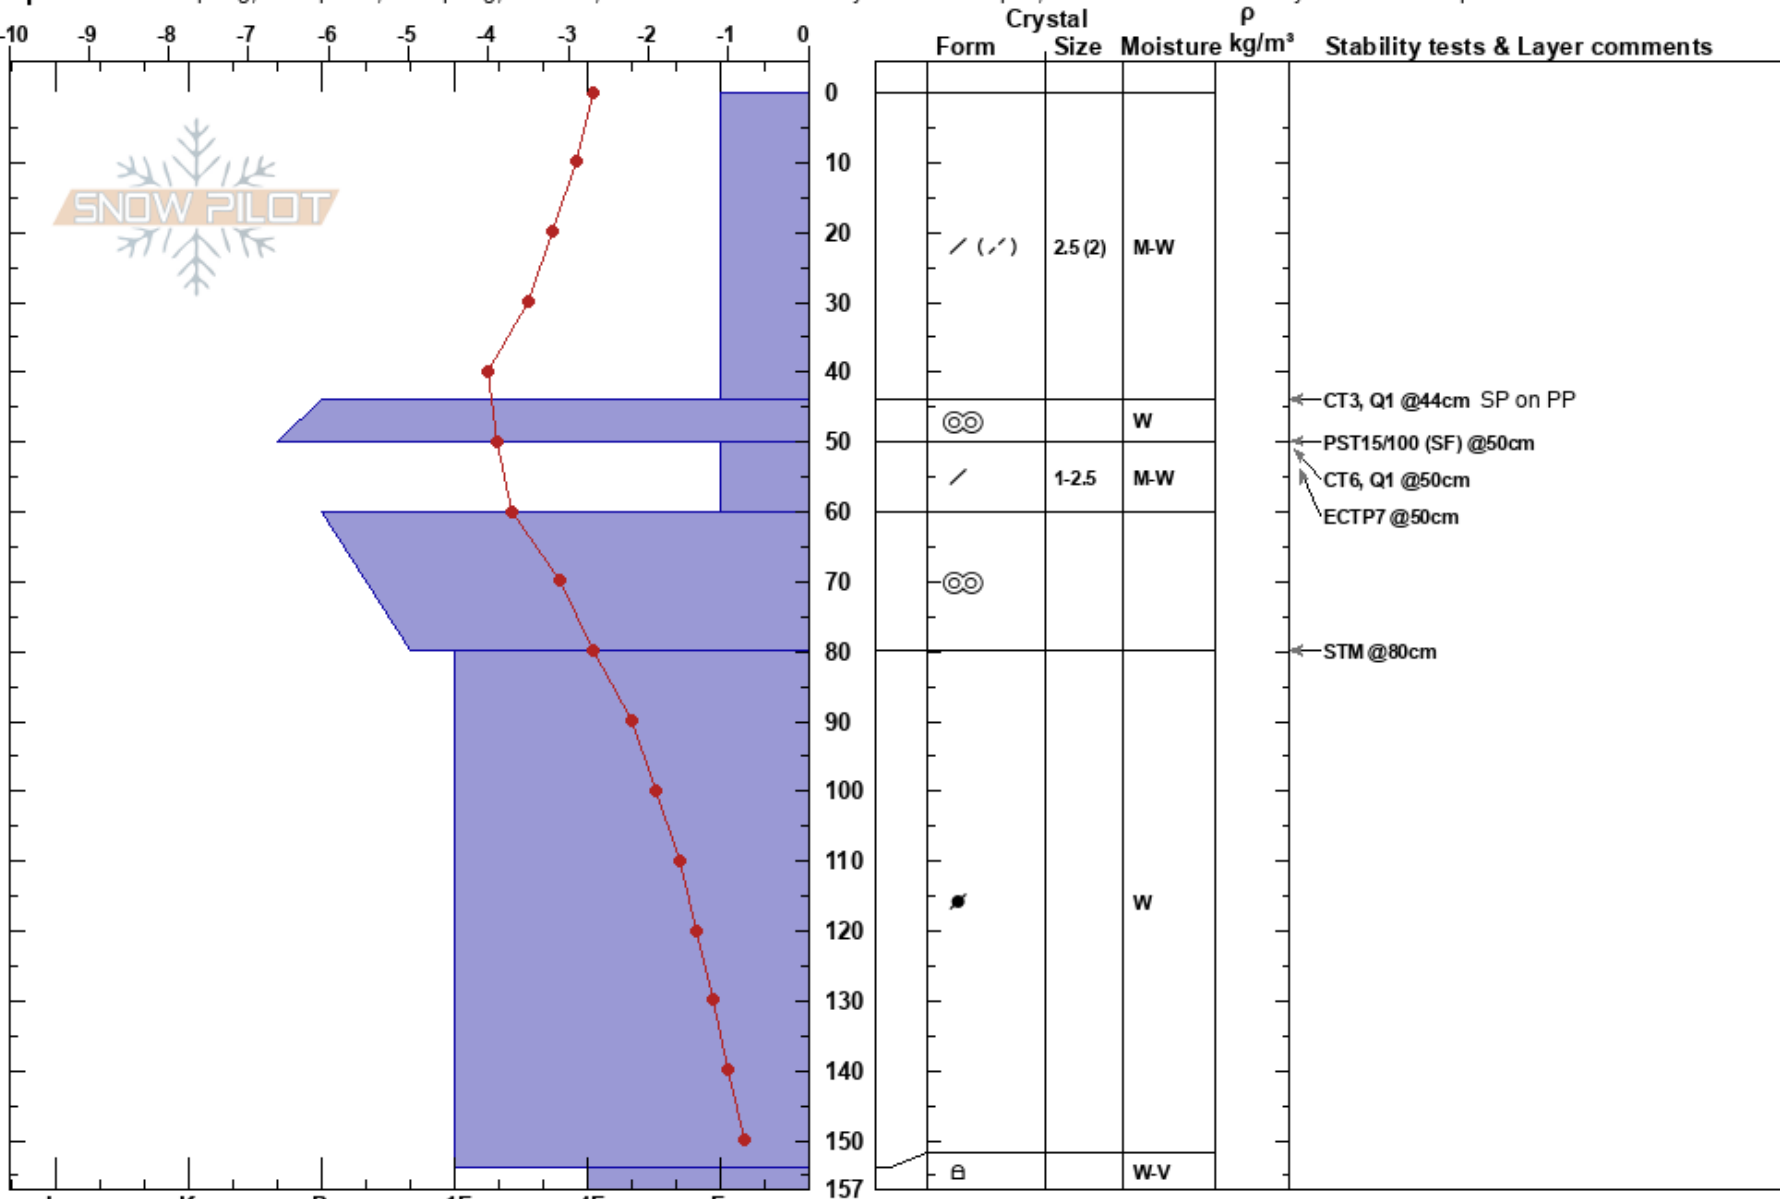

Baralacha La
 himalayas
 India
 Elevation: 4890 m
 Aspect: E

DHRUV SHARMA
 07/05/2023 - 14:00
 Co-ord: 32.40877N, 77.19475W
 Slope Angle: 35°
 Wind Loading: previous

Stability: Fair
 Air Temperature: -3°C
 Sky Cover: OVC
 Precipitation: S-1
 Wind: W Light Breeze

HS: 157
 PF: 25
 44-50cm: Problematic layer

Specifics: Collapsing, widespread; Collapsing, localized; Recent avalanche activity on similar slopes; Recent avalanche activity on different slopes

Notes: Huge cornice above 100m to the West. Site is wind loaded.