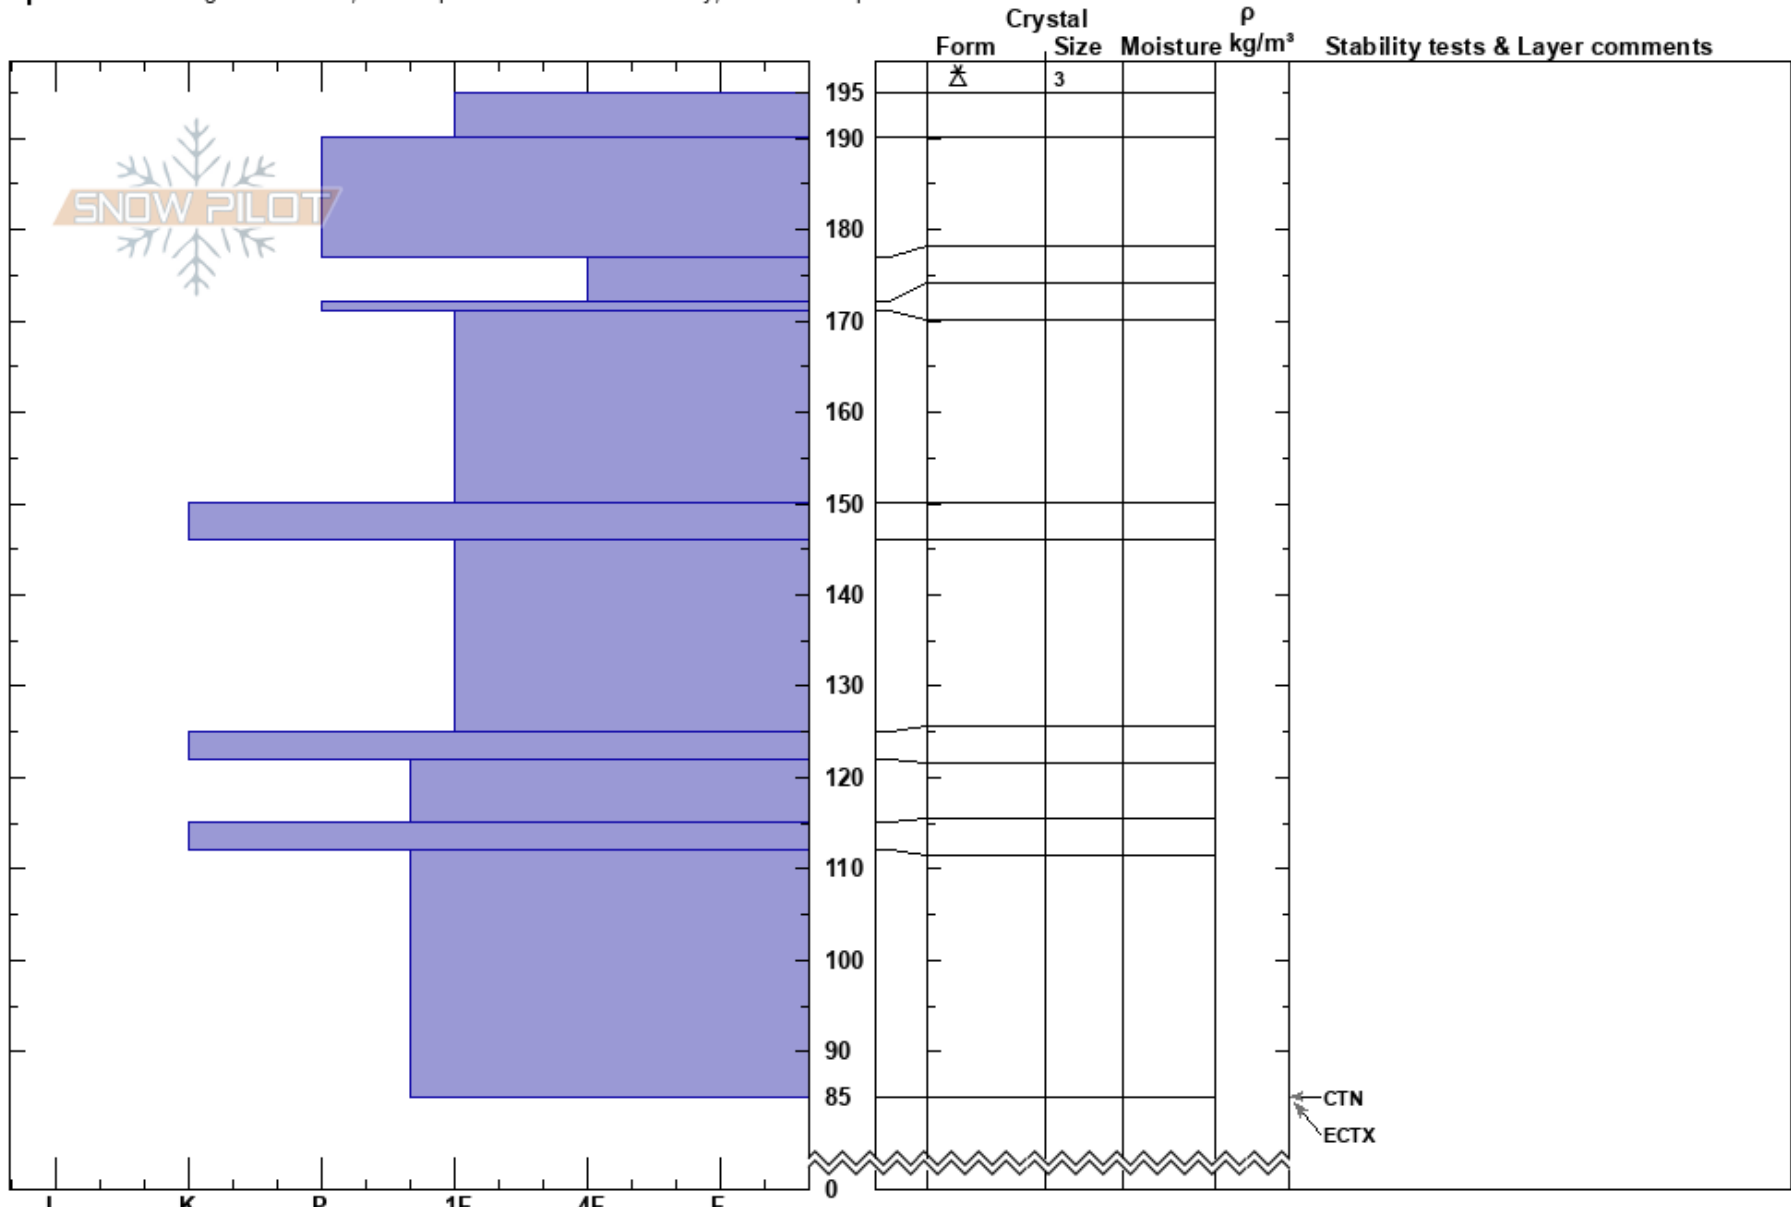

Black Forest
 Spring Mountains
 NV
 Elevation: 9920 ft
 Aspect: NE

Seth Shanahan
 05/05/2023 - 2:30pm
 Co-ord: 36.29194N, -115.68583E
 Slope Angle: 32°
 Wind Loading: no

Stability: Very Good HS: 195
 Air Temperature: 25°C
 Sky Cover: BKN
 Precipitation: NO
 Wind: E Light Breeze

Specifics: Pit dug in a Ski Area; Pit is representative of backcountry; We skied slope

Notes: