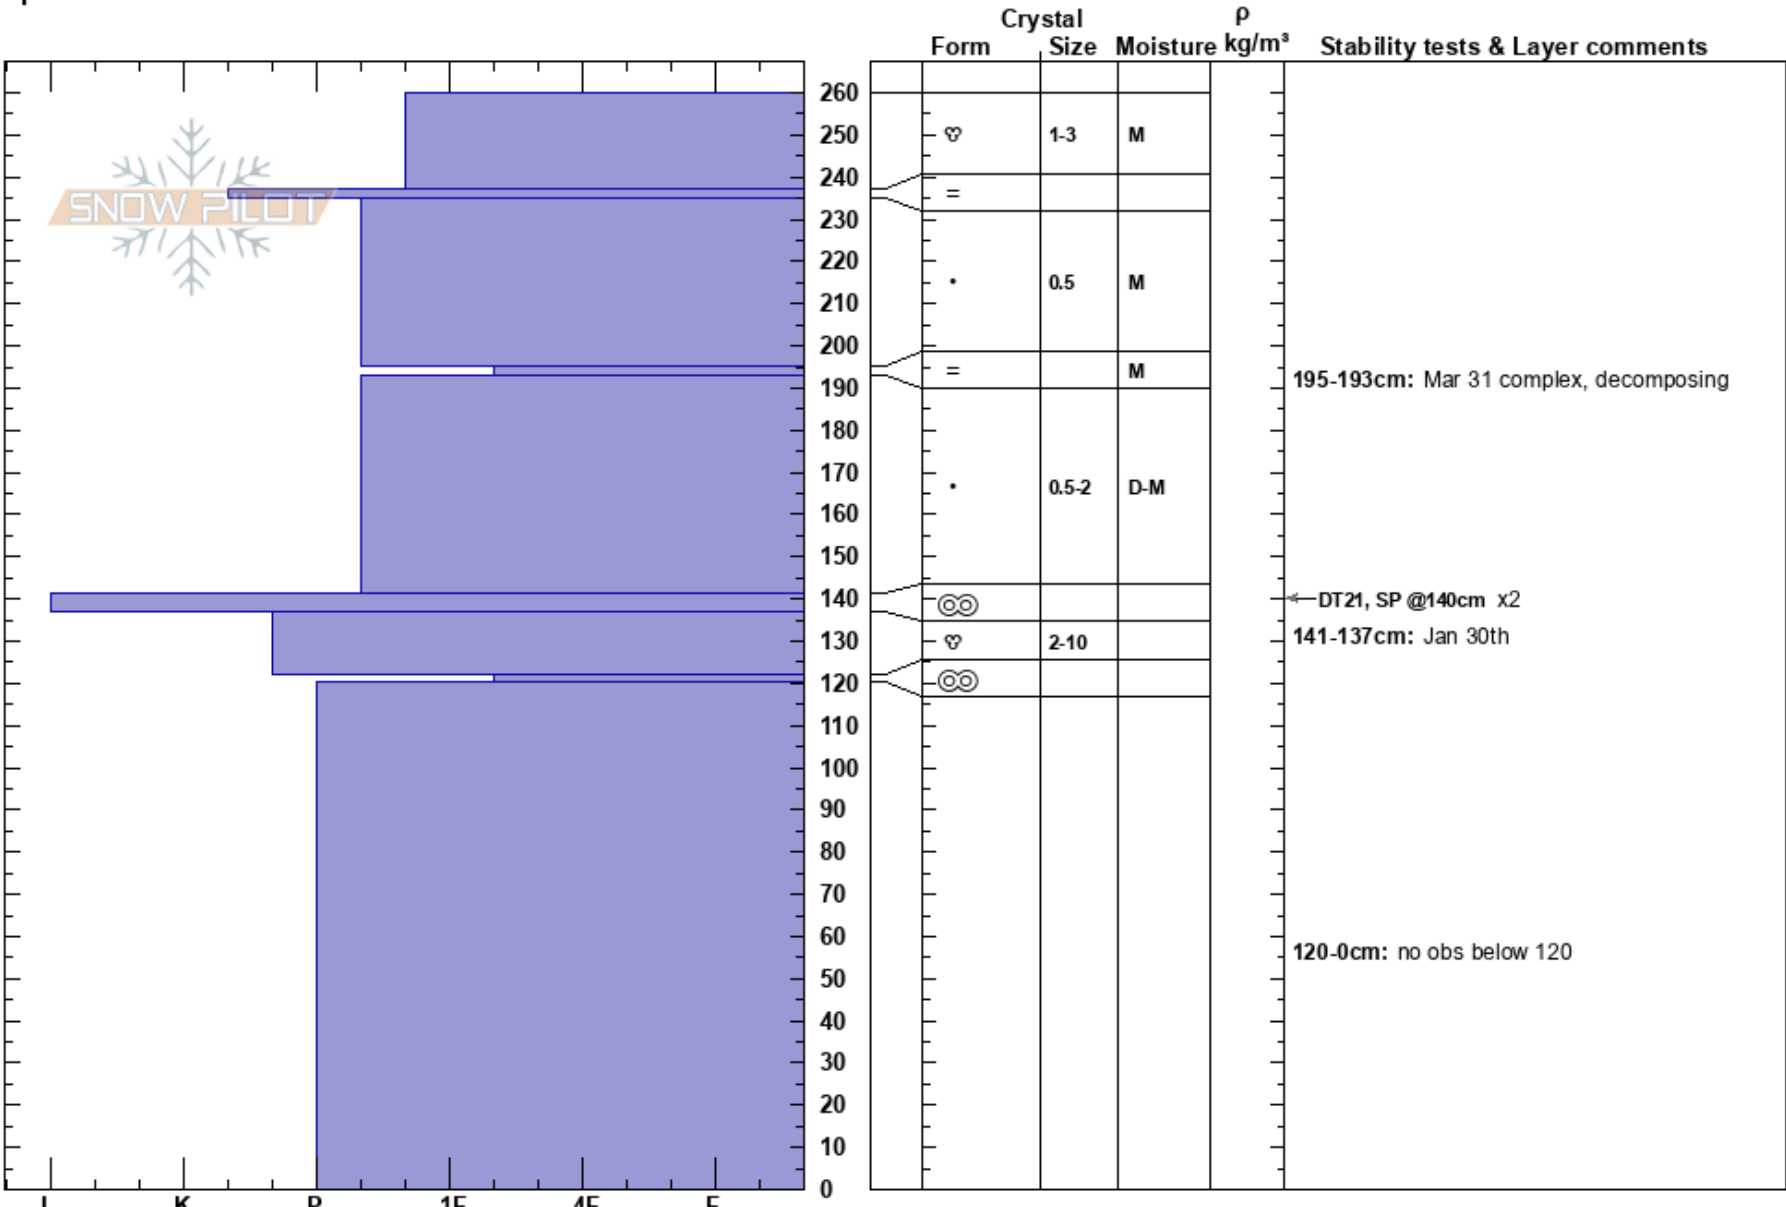

SL camp slopes 230504
 KSM
 BC
 Elevation: 1310 m
 Aspect: N
 Specifics:

KSM MTN Safety
 04/05/2023 - 14:00
 Co-ord: 09V 420245E 6259842N
 Slope Angle: 36°
 Wind Loading:

Stability:
 Air Temperature: 5°C
 Sky Cover: OVC
 Precipitation: NO
 Wind: S Light Breeze

HS:260
 Layer Notes:
 195-193cm: Mar 31 complex, decomposing
 141-137cm: Jan 30th
 141-137cm: Problematic layer
 120-0cm: no obs below 120

Notes: Test profile on slopes adjacent to previous Xh mission (sz2.5 results) looking for information on Jan 30th