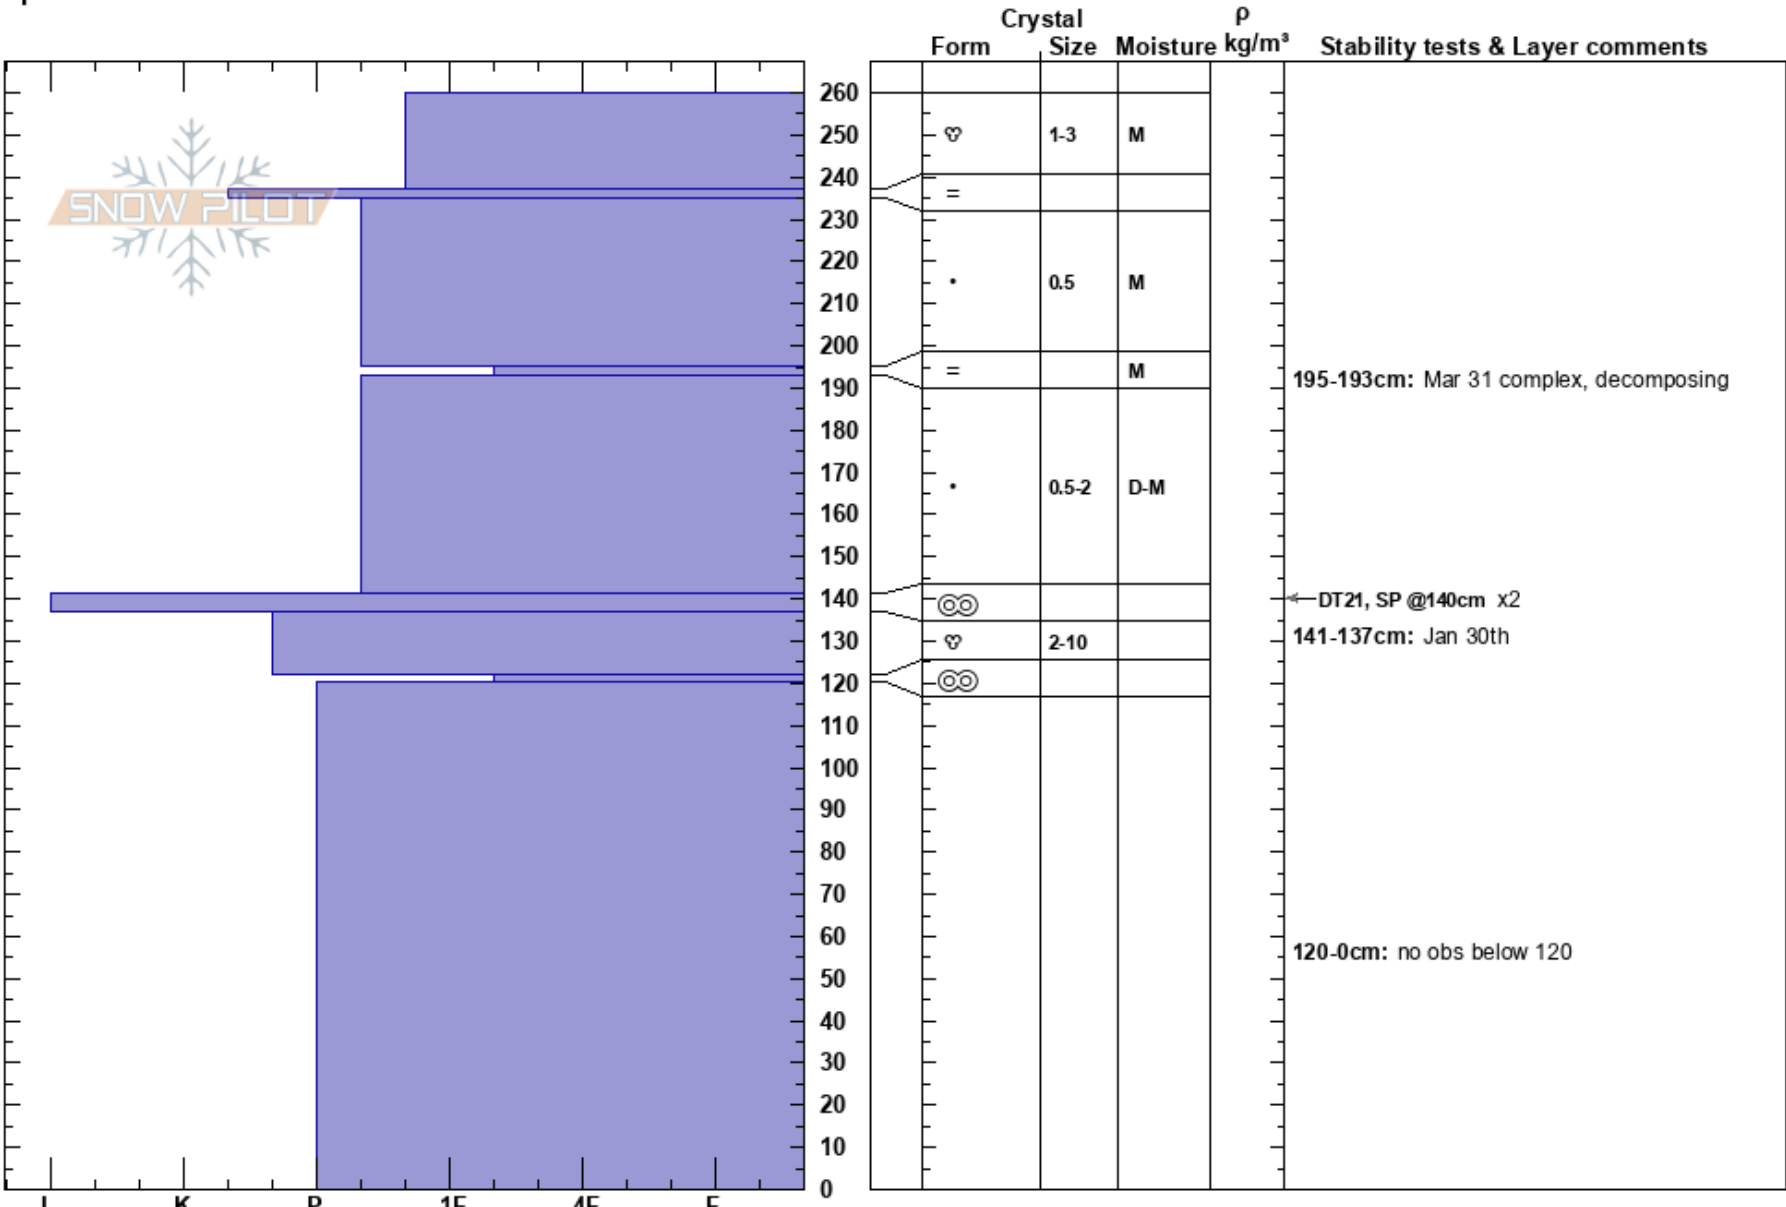

SL camp slopes 230504  
 KSM  
 BC  
 Elevation: 1310 m  
 Aspect: N  
 Specifics:

KSM MTN Safety  
 04/05/2023 - 14:00  
 Co-ord: 09V 420245E 6259842N  
 Slope Angle: 36°  
 Wind Loading:

Stability:  
 Air Temperature: 5°C  
 Sky Cover: OVC  
 Precipitation: NO  
 Wind: S Light Breeze

HS:260  
 Layer Notes:  
 195-193cm: Mar 31 complex, decomposing  
 141-137cm: Jan 30th  
 141-137cm: Problematic layer  
 120-0cm: no obs below 120

Notes: Test profile on slopes adjacent to previous Xh mission (sz2.5 results) looking for information on Jan 30th