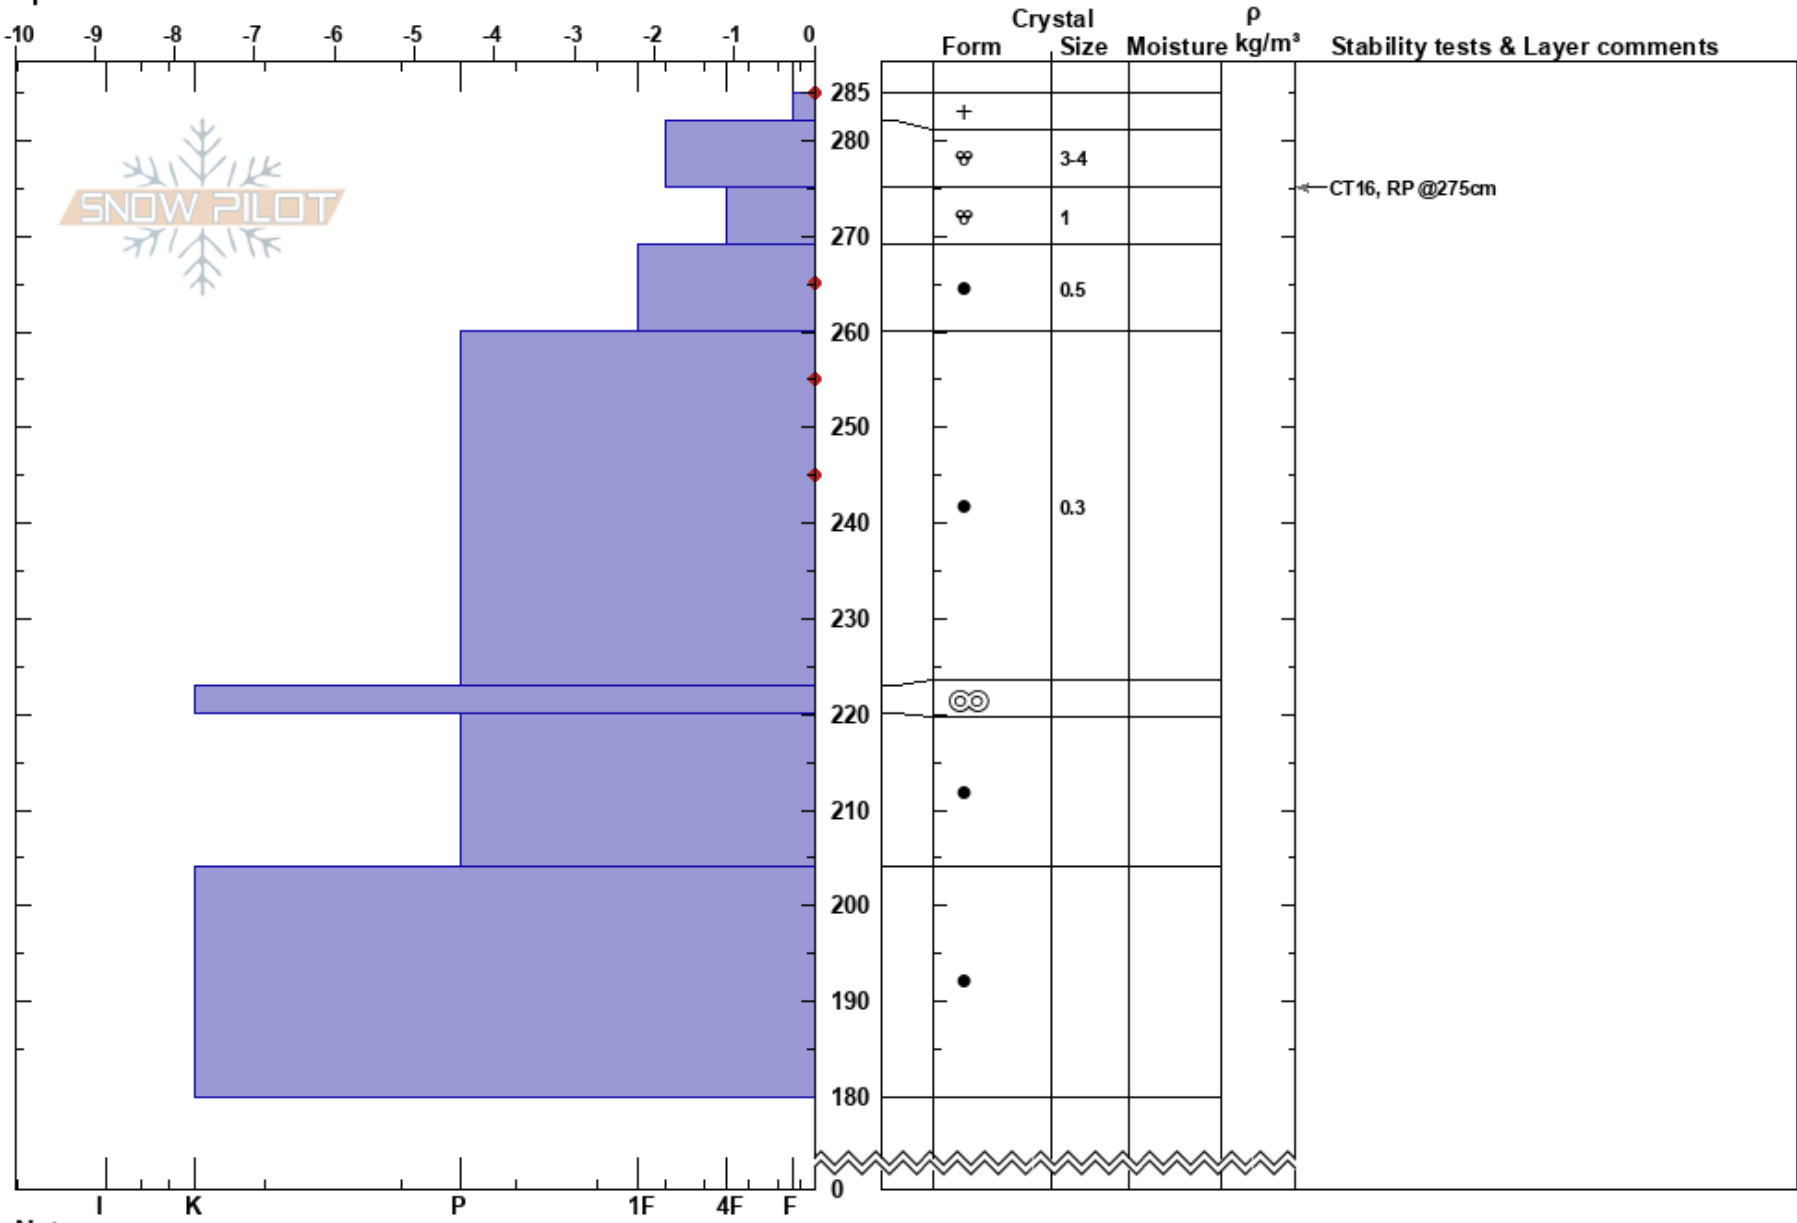

north Beacon
 Front Range
 CO
 Elevation: 11500 ft
 Aspect: N
 Specifics:

Ian Fowler
 05/03/2023 - 10:50am
 Co-ord: 13S 442337W 4418635N
 Slope Angle:
 Wind Loading:

Stability:
 Air Temperature: 4°C
 Sky Cover:
 Precipitation:
 Wind:

HS:285
 275-269cm: Problematic layer

Notes:

I K P 1F 4F F