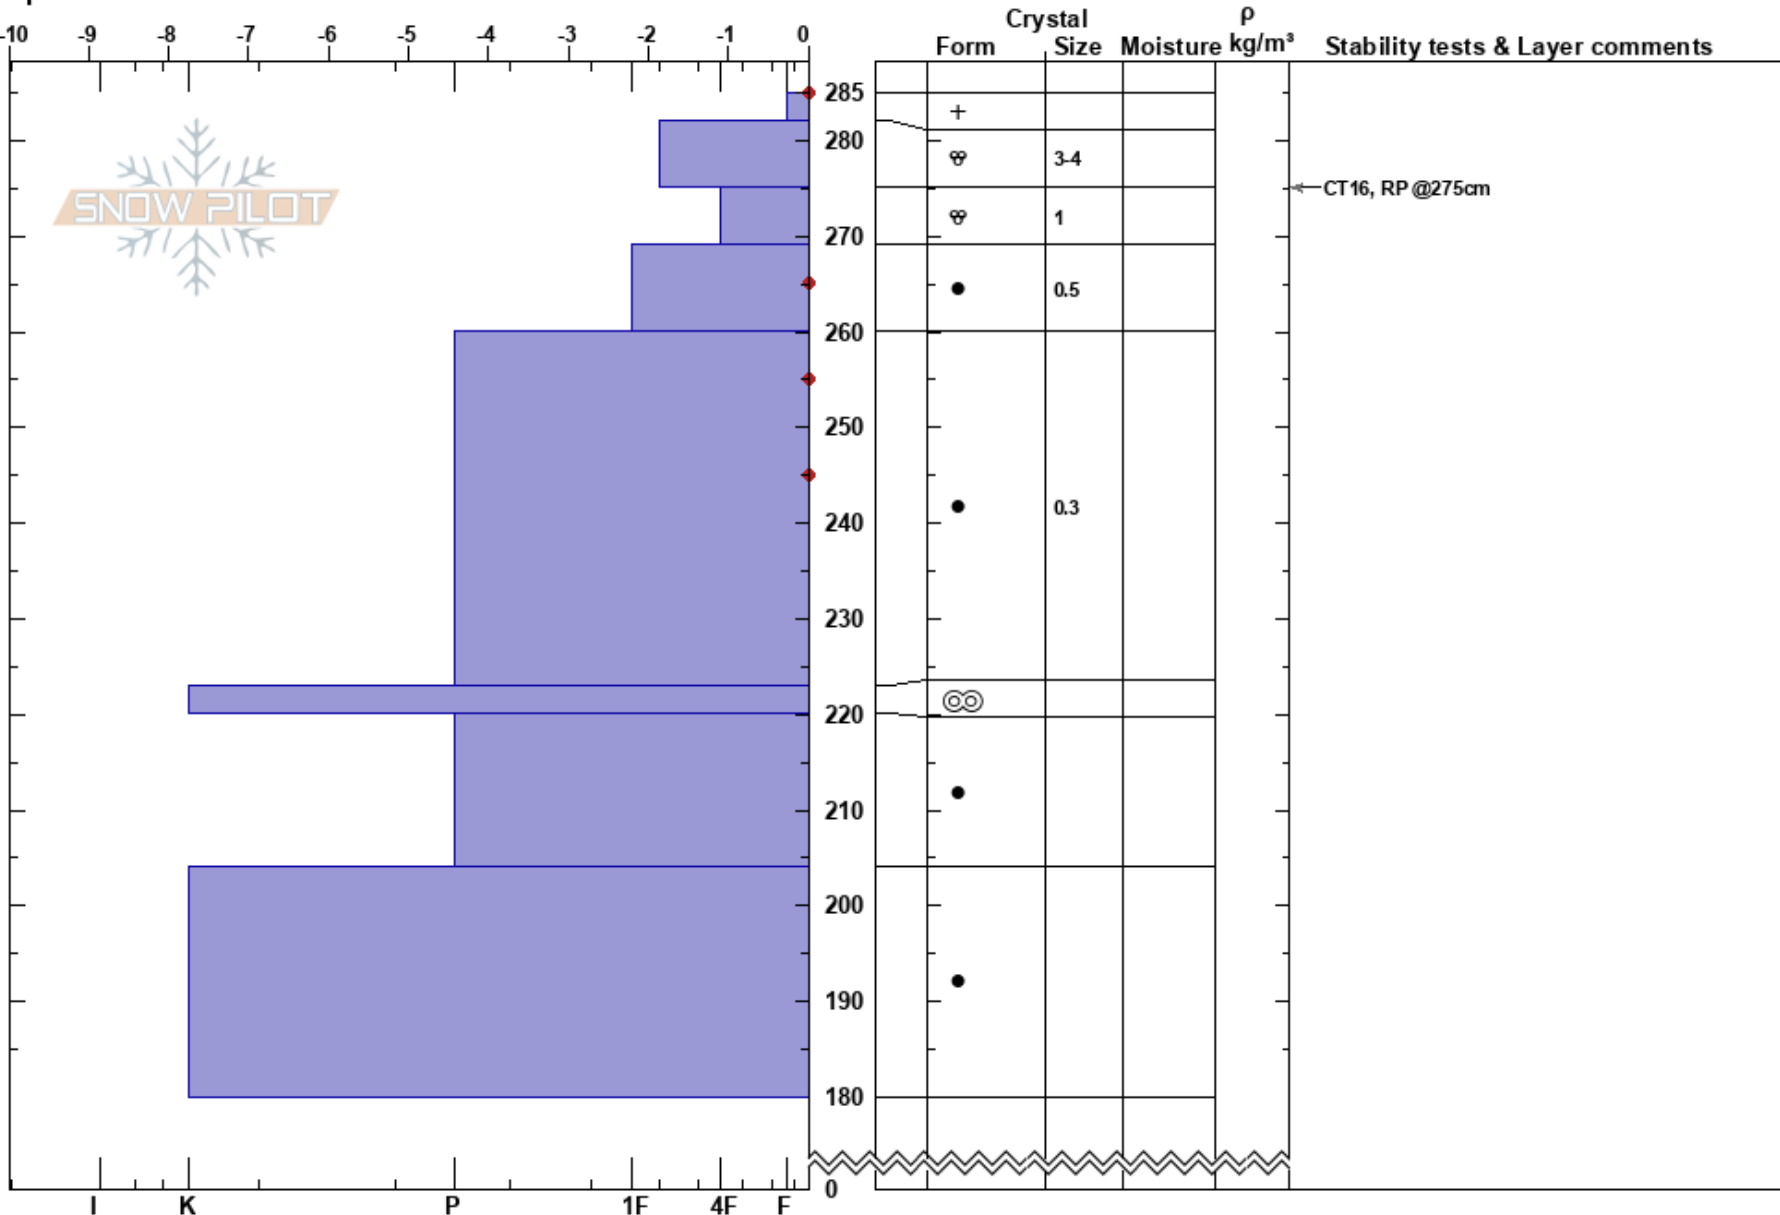

north Beacon  
 Front Range  
 CO  
 Elevation: 11500 ft  
 Aspect: N  
 Specifics:

Ian Fowler  
 05/03/2023 - 10:50am  
 Co-ord: 13S 442337W 4418635N  
 Slope Angle:  
 Wind Loading:

Stability:  
 Air Temperature: 4°C  
 Sky Cover:  
 Precipitation:  
 Wind:

HS:285  
 275-269cm: Problematic layer

← CT16, RP @275cm

Notes: